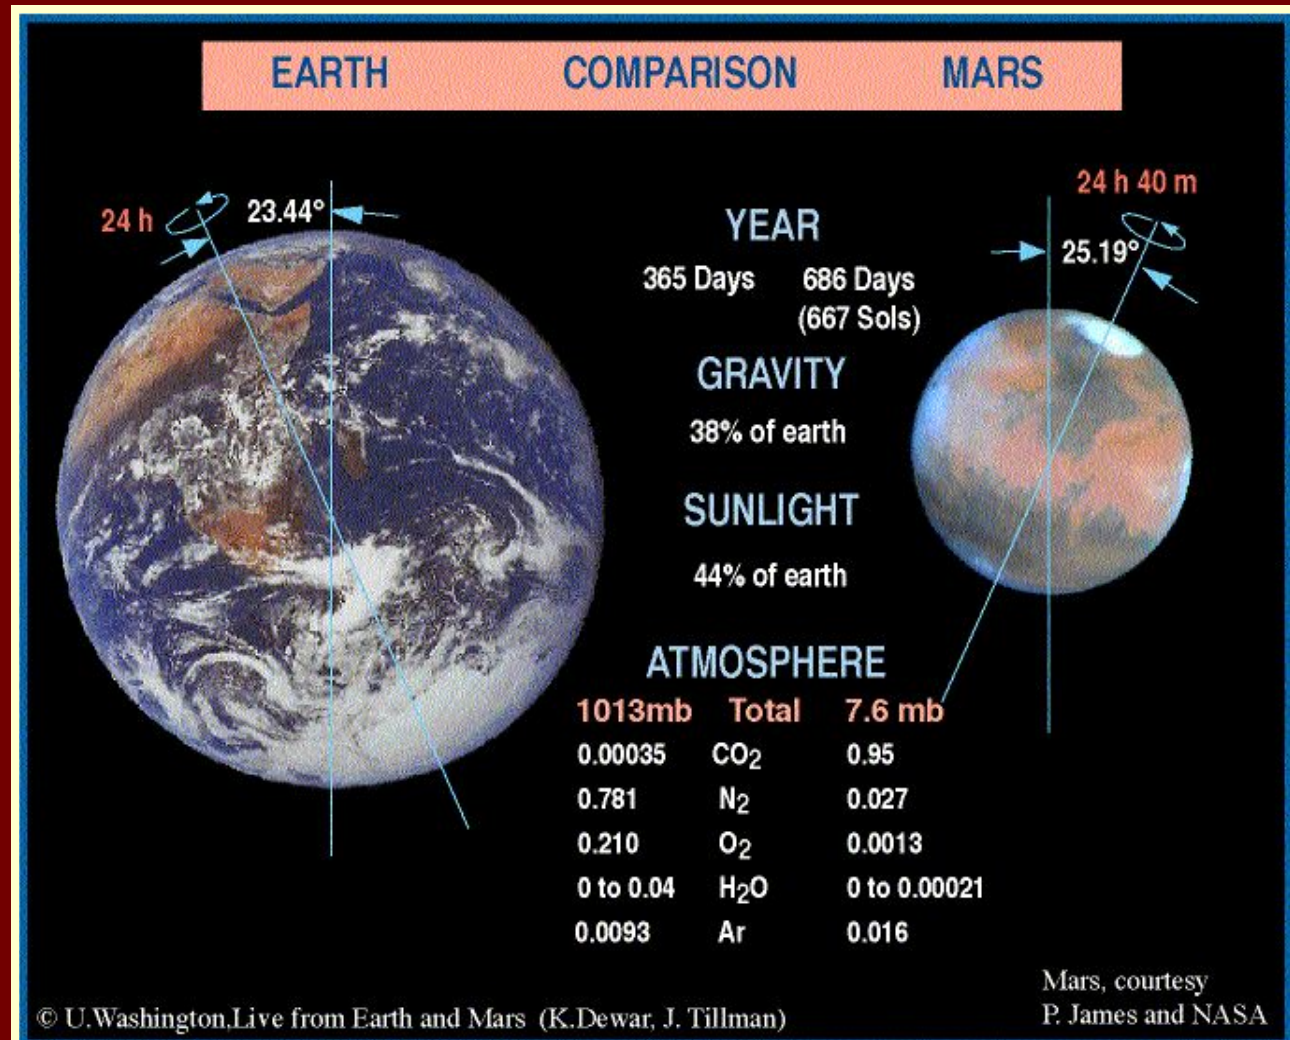

«The Planet Mars (Red planet)»

The Mars.

- The only planet similar to Earth
- The first planet after Earth
- Assumes the existence of life
- There are alleged traces of ancient civilizations

Mars - the planet of mystery. This theme we liked, the goal of our project is to try to unravel them. We are interested in questions about the planet, about possible life on earth, past Mars as mysteriously as the future. With this project we want to draw attention to the most mysterious planet in the Solar system.

The Structure Of Mars

- The core of Mars to 9% of the mass of the planet.
- Has a powerful bark thickness 100 km

The Satellites Of Mars - Deimos

The satellites of Mars - Phobos

Grooves on the satellite

The Topography Of Mars

The chemical composition of the Martian surface

The weather on Mars

Mysteries Of Mars

The "Face" Of Mars

The Town Of Mars

The Rivers Of Mars

People have not yet been on Mars. They were sent back satellites, which photographed the surface of Mars. Thus, studying the planet. But in 2023 plans to send a group of people that they enlivened planet. Scientists believe that Mars is life. And they want to prove it.