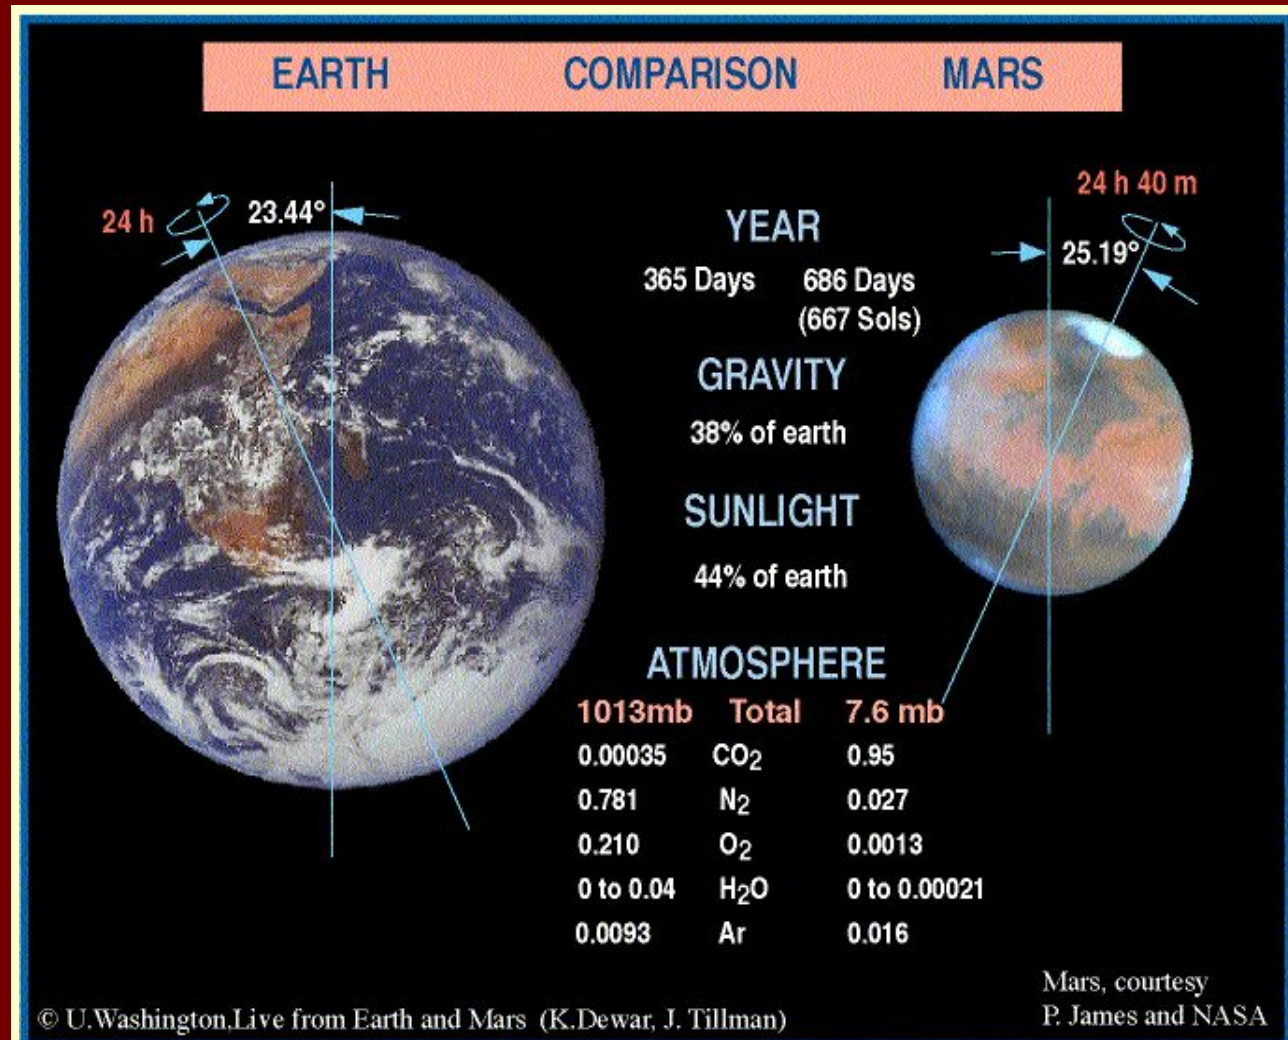

# «The Planet Mars (Red planet)»

# The Mars.

- The only planet similar to Earth
- The first planet after Earth
- Assumes the existence of life
- There are alleged traces of ancient civilizations

***Mars - the planet of mystery. This theme we liked, the goal of our project is to try to unravel them. We are interested in questions about the planet, about possible life on earth, past Mars as mysteriously as the future. With this project we want to draw attention to the most mysterious planet in the Solar system.***

# The Structure Of Mars

- The core of Mars to 9% of the mass of the planet.
- Has a powerful bark thickness 100 km