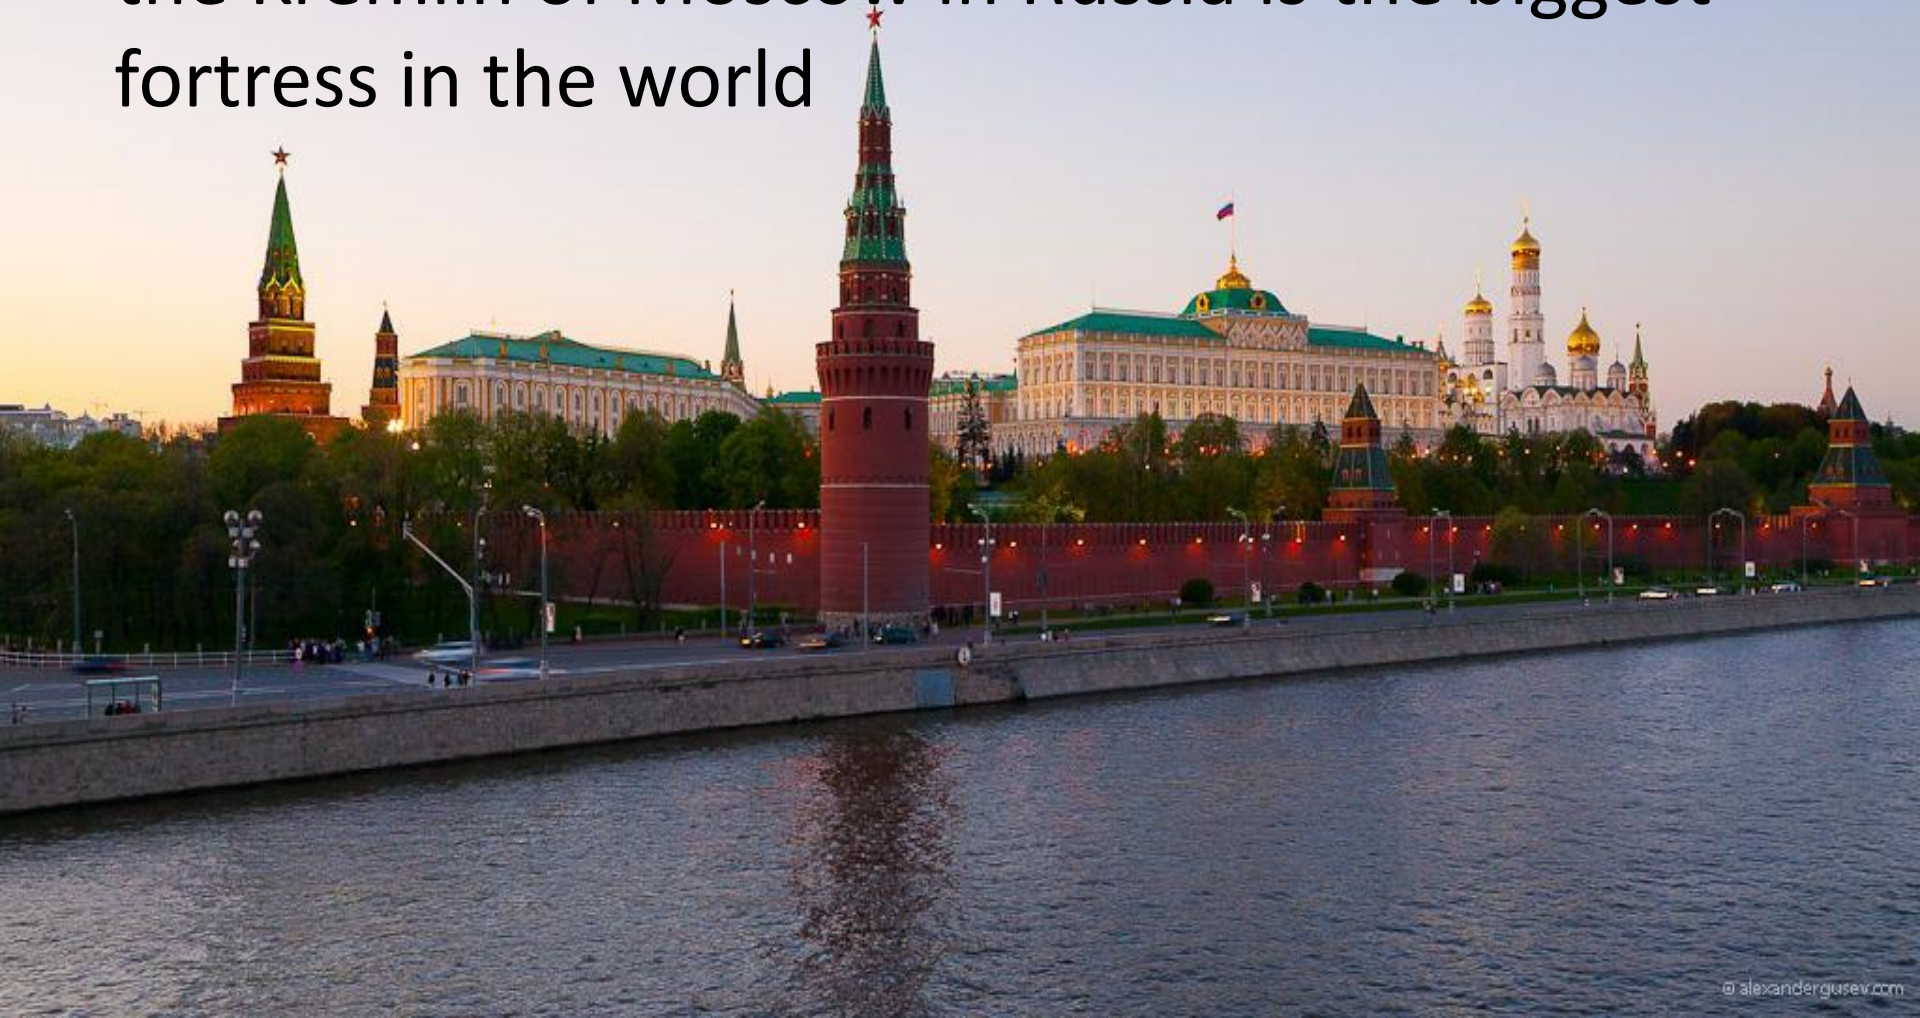

# Lake Baikal

Baikal is the world's deepest lake with a maximum depth of 1,642 m

# Moscow Kremlin

the Kremlin of Moscow in Russia is the biggest fortress in the world