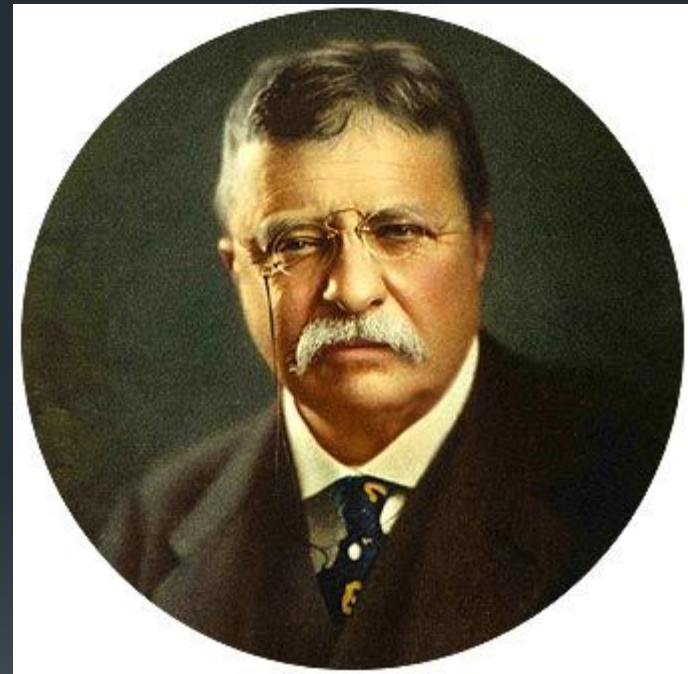

PRESIDENCY

As President, Roosevelt worked to improve the lives of American citizens. He also was the nation's first President, who worked to establish national parks and forests. In foreign policy, Roosevelt wanted to make the United States a global power by increasing its influence worldwide. Also he built the Panama Canal. Roosevelt is considered the first modern U.S. President because he greatly strengthened the power of the executive branch. Also Roosevelt made the White House the center of news every day, providing interviews and photo opportunities.

In 1919, at the age of sixty, he died in his bed.