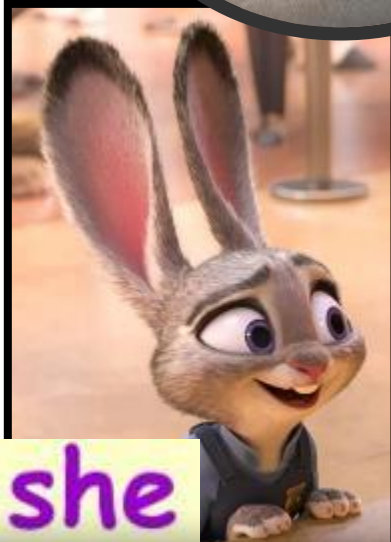

am

talking

is

talking

we
you
they } are

talking