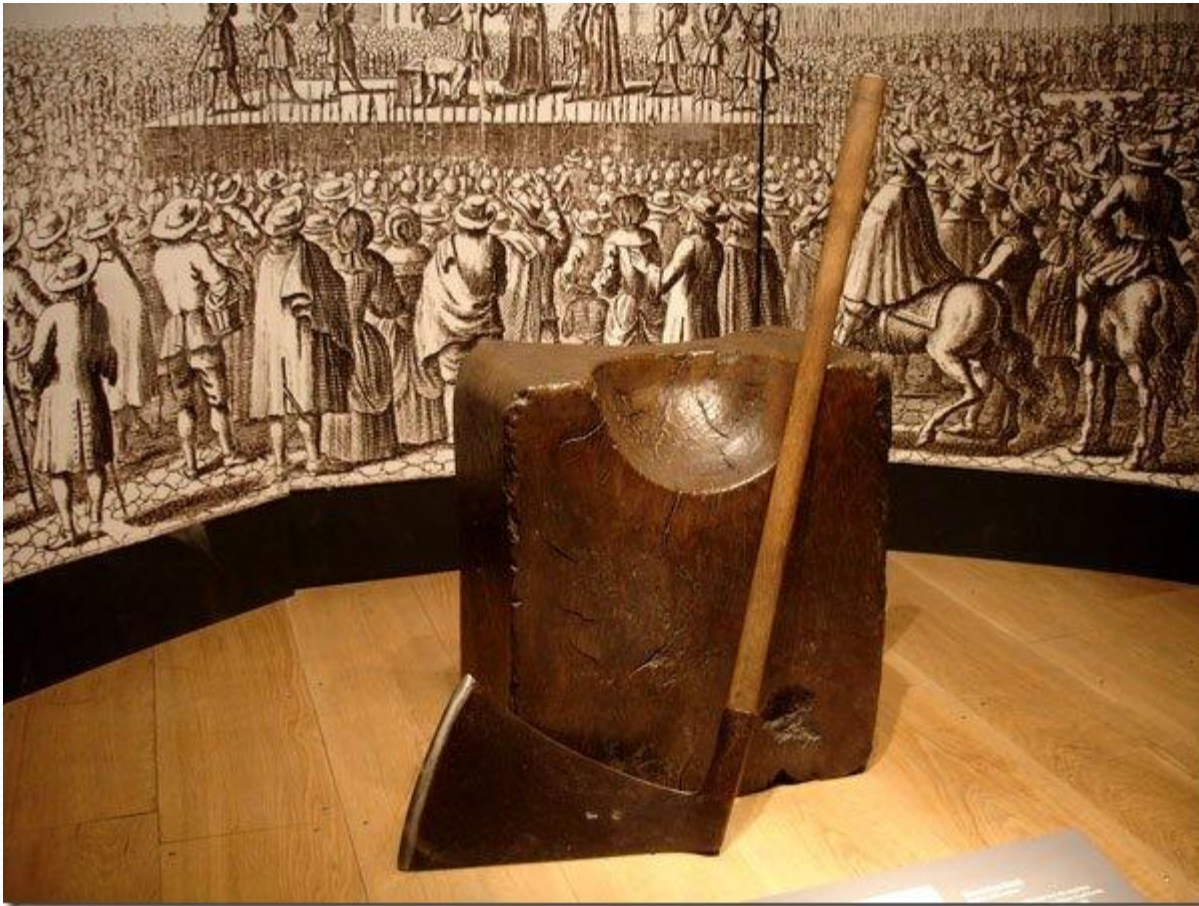

Tower of London

Учитель английского языка
ГБОУ СОШ № 546 г Санкт-Петербурга
Листова Елена Геннадьевна

Цели презентации

- Познакомить учащихся с одной из главных достопримечательностей Лондона.
- Развивать воображение и языковую догадку у детей.
- Учить рассказывать о достопримечательности по плану-презентации.

Tower of London - symbol of Great Britain

Fortress round the city

Was built from
1066 to 1377

Tower as a prison

The first prisoner was confined to the Tower in 1100.

Henry VI, and also 12-year-old Edward V and his younger brother were killed.

Reputation of an ominous place

A lot of the persons of a royal sort were forwarded in the Tower and then were executed.

Tower Hill

1500 people's
bodies were
buried in chapel
cellars.

The main office of a royal mint