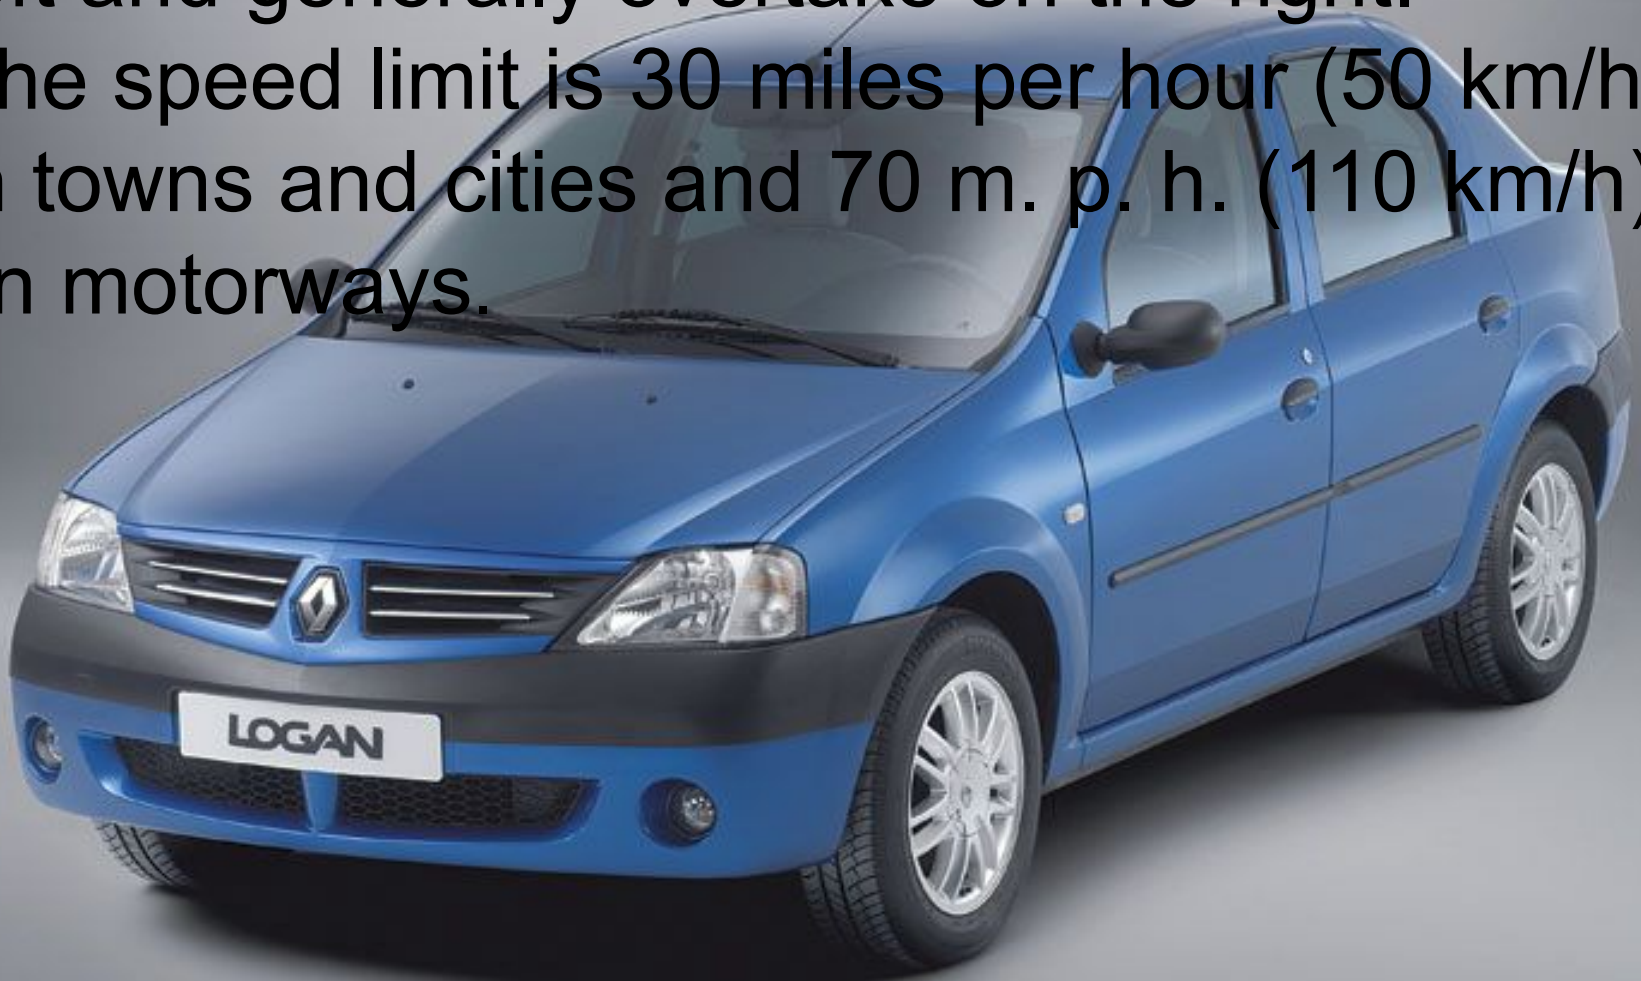

Channel Tunnel

Do you know that people in Britain drive on the left and generally overtake on the right.

The speed limit is 30 miles per hour (50 km/h) in towns and cities and 70 m. p. h. (110 km/h) on motorways.