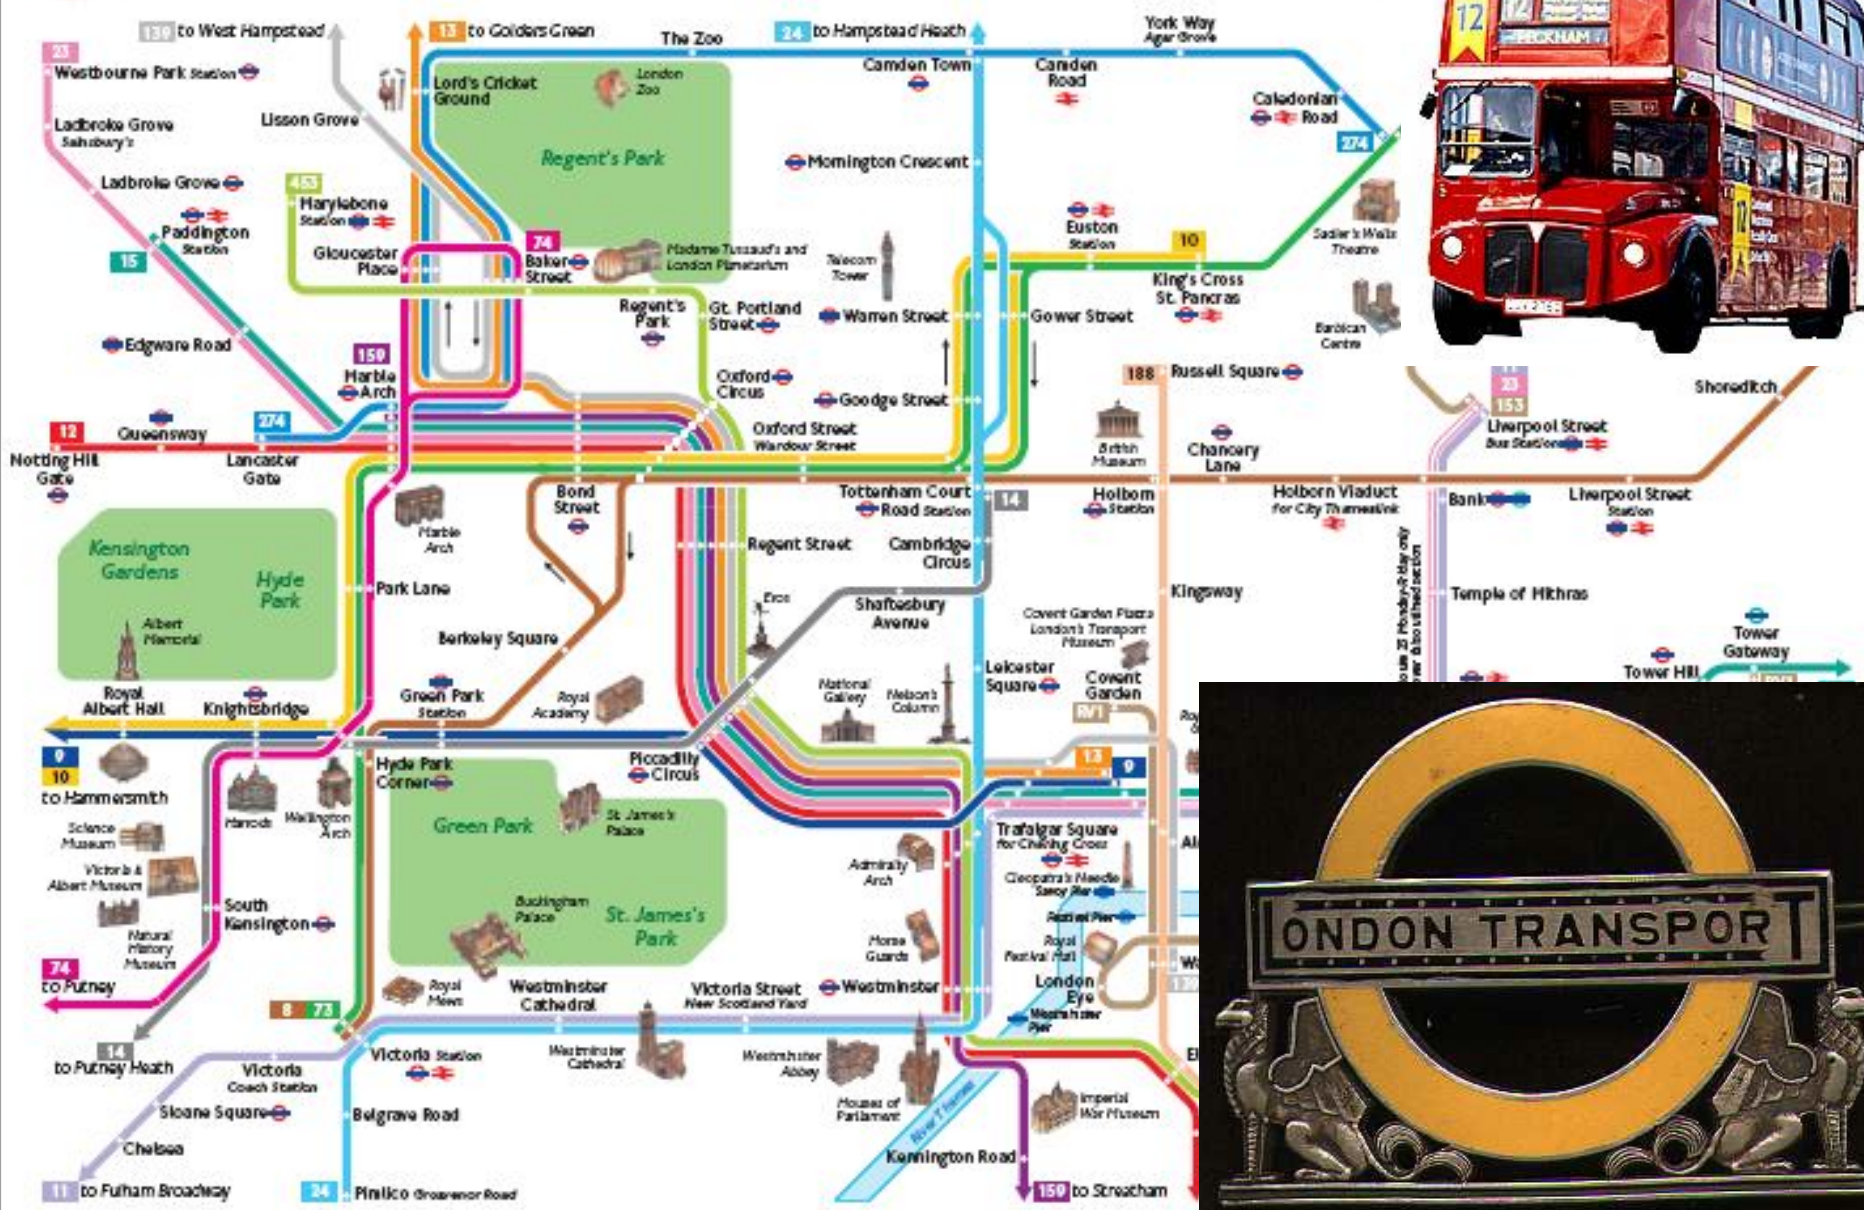

Transport

By train

By car

By taxi

By bus

By underground

On foot

By ship

By helicopter

By plane

You can reach England either by plane, by train, by car or by ship. The fastest way is by plane.

England to France – Channel Tunnel

Map of the Channel Tunnel

ain or by car you have to
Opening of the Channel Tunnel
is a frequent service of
by Queen Elizabeth II by Queen
Elizabeth II and French President
and François Mitterrand.

Channel Tunnel

Do you know that people in Britain drive on the left and generally overtake on the right.

The speed limit is 30 miles per hour (50 km/h) in towns and cities and 70 m. p. h. (110 km/h) on motorways.

Key bus routes

UNDERGROUND

UNDERGROUND