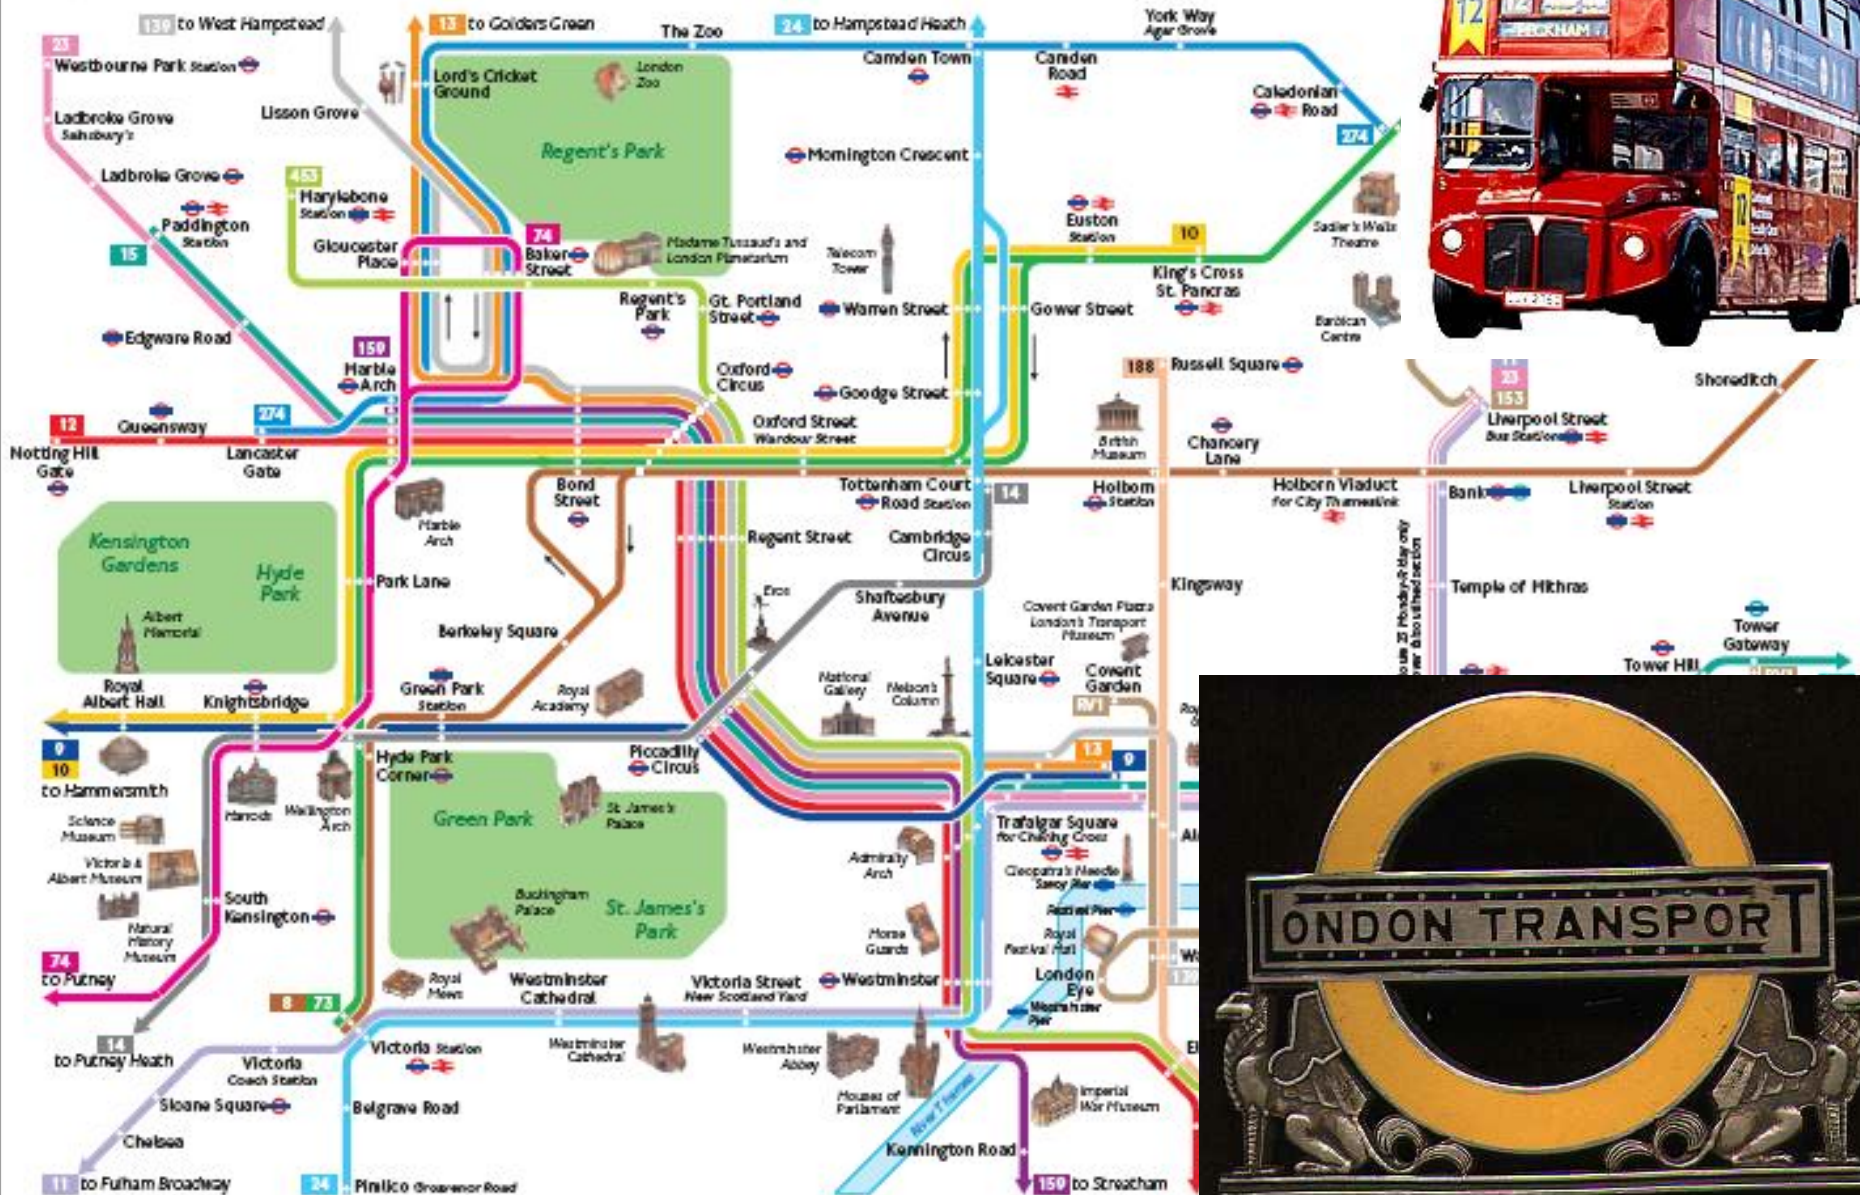

Transport

By train

By car

By taxi

By bus

By underground

On foot

By ship

By helicopter

By plane

You can reach England either by plane, by train, by car or by ship. The fastest way is by plane.

England to France – Channel Tunnel

Map of the Channel Tunnel

ain or by car you have to
Opening of the Channel Tunnel
is a frequent service of
by Queen Elizabeth II by Queen
Elizabeth II and French President
and François Mitterrand.

Channel Tunnel

Do you know that people in Britain drive on the left and generally overtake on the right.

The speed limit is 30 miles per hour (50 km/h) in towns and cities and 70 m. p. h. (110 km/h) on motorways.

Key bus routes

UNDERGROUND

UNDERGROUND