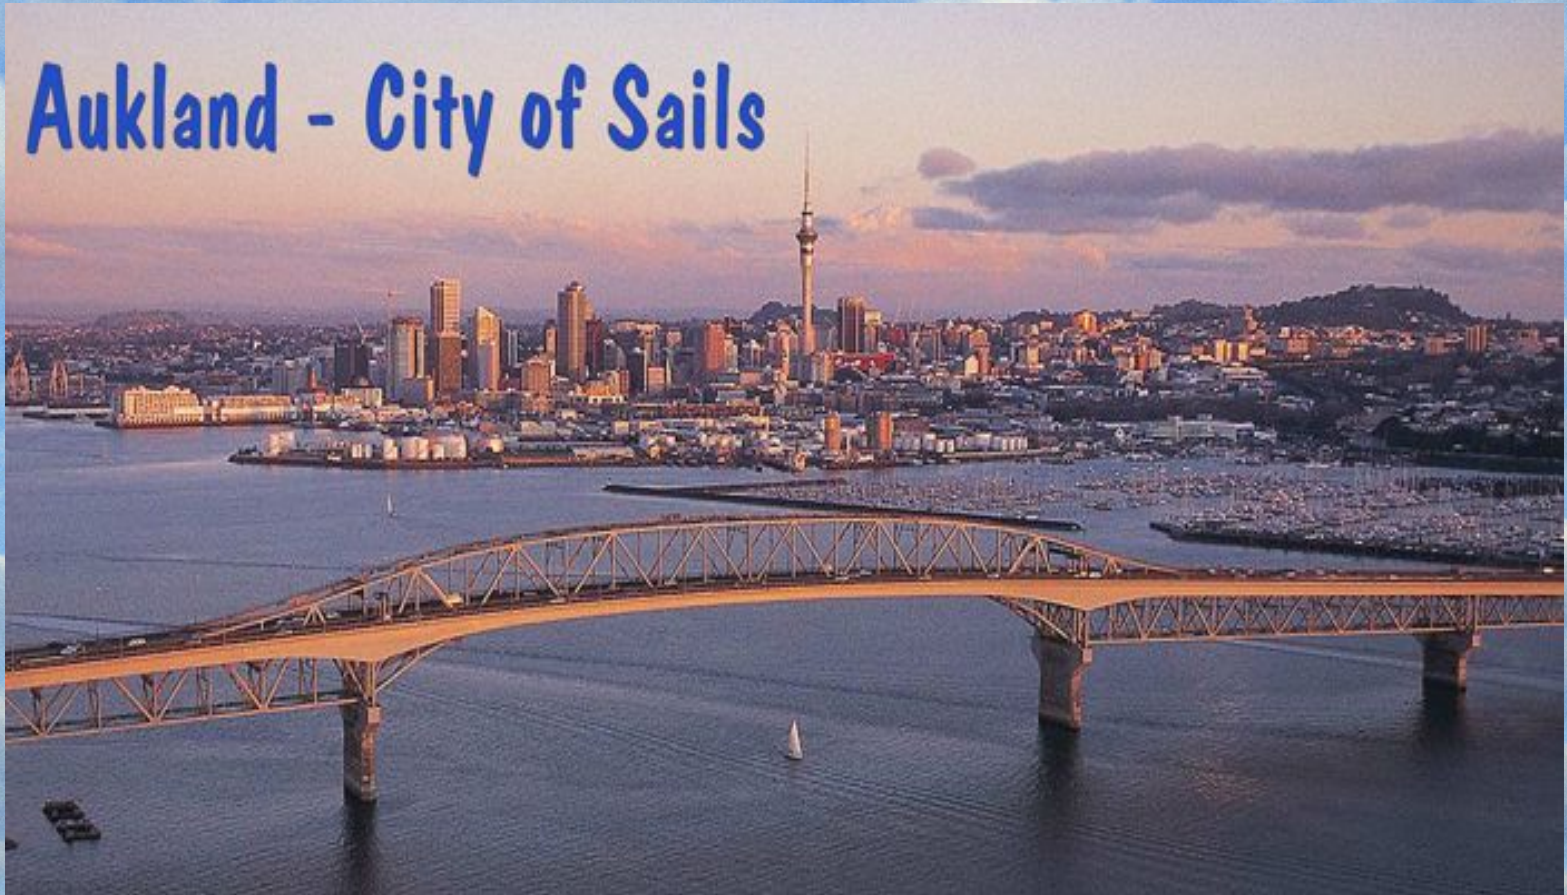

Stewart
Island

Population

- **European-73 %**
- **Maori- 12%** →
- **Polynezeian group-4 %**
- **Other ethnic groups**

Wellington

Auckland

Auckland - City of Sails

Active volcanoes

Subtropical rainforest