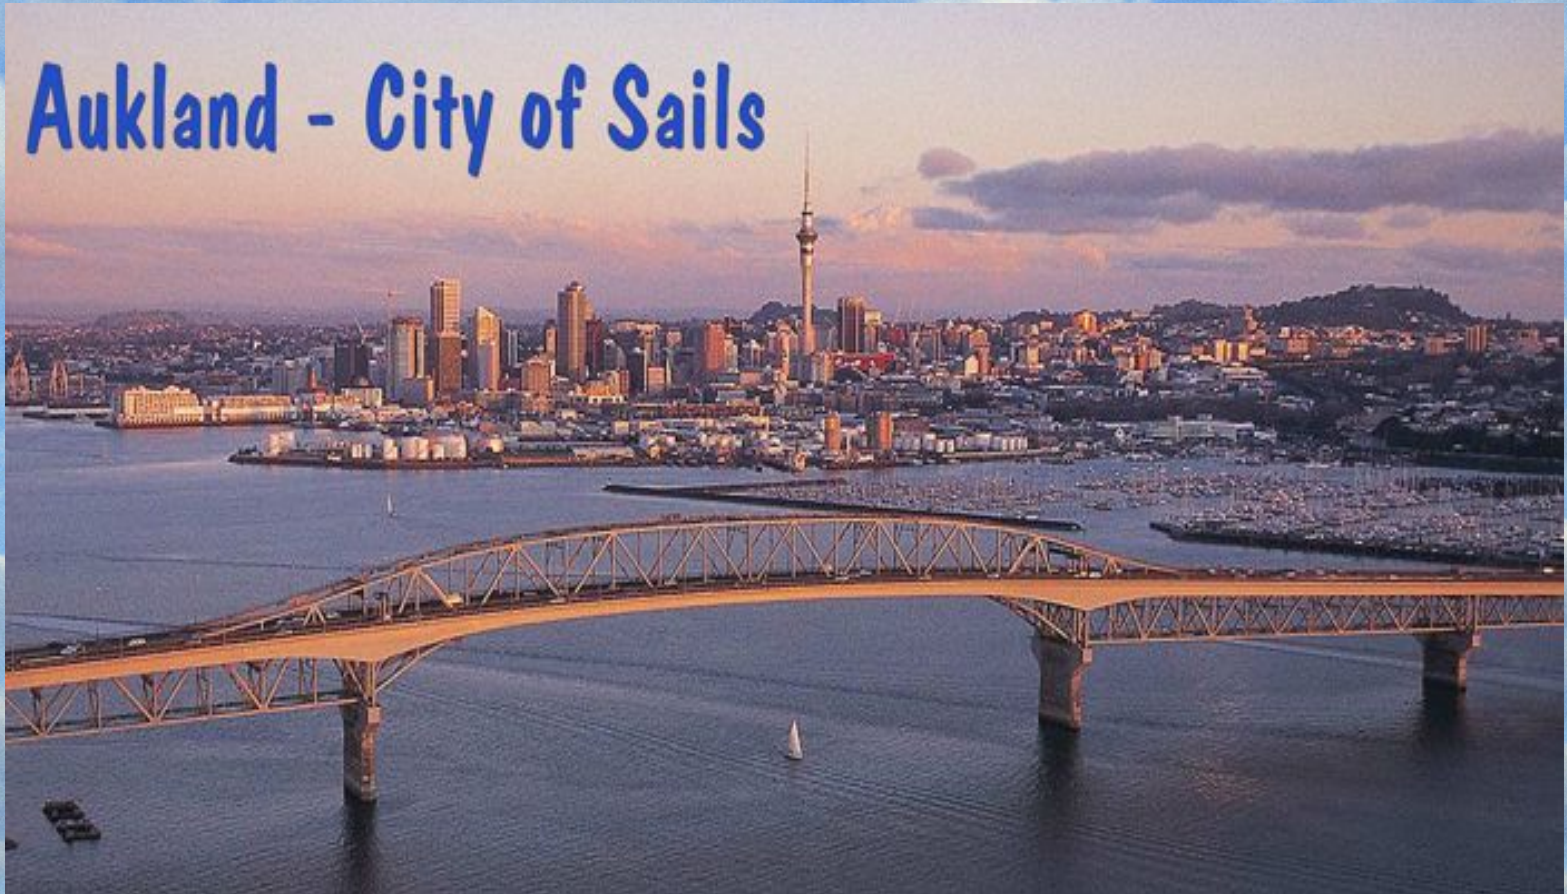

Stewart
Island

Population

- **European-73 %**
- **Maori- 12%** →
- **Polyneesian group-4 %**
- **Other ethnic groups**

Wellington

Auckland

Auckland - City of Sails

Active volcanoes

Subtropical rainforest