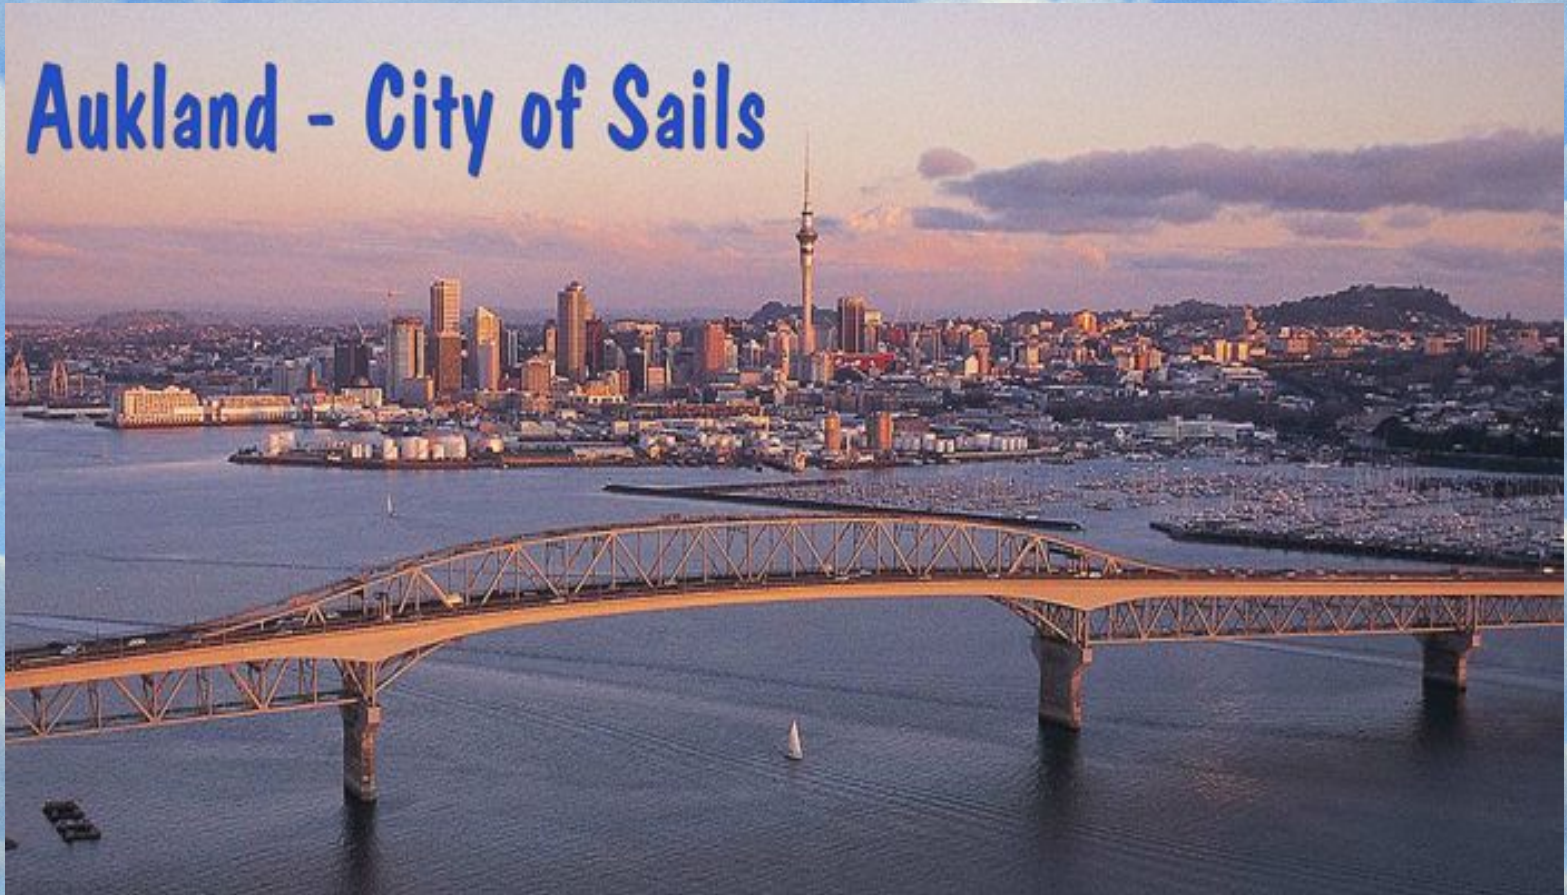

Stewart
Island

Population

- **European-73 %**
- **Maori- 12%** →
- **Polynezian group-4 %**
- **Other ethnic groups**

Wellington

Auckland

Auckland - City of Sails

Active volcanoes

Subtropical rainforest