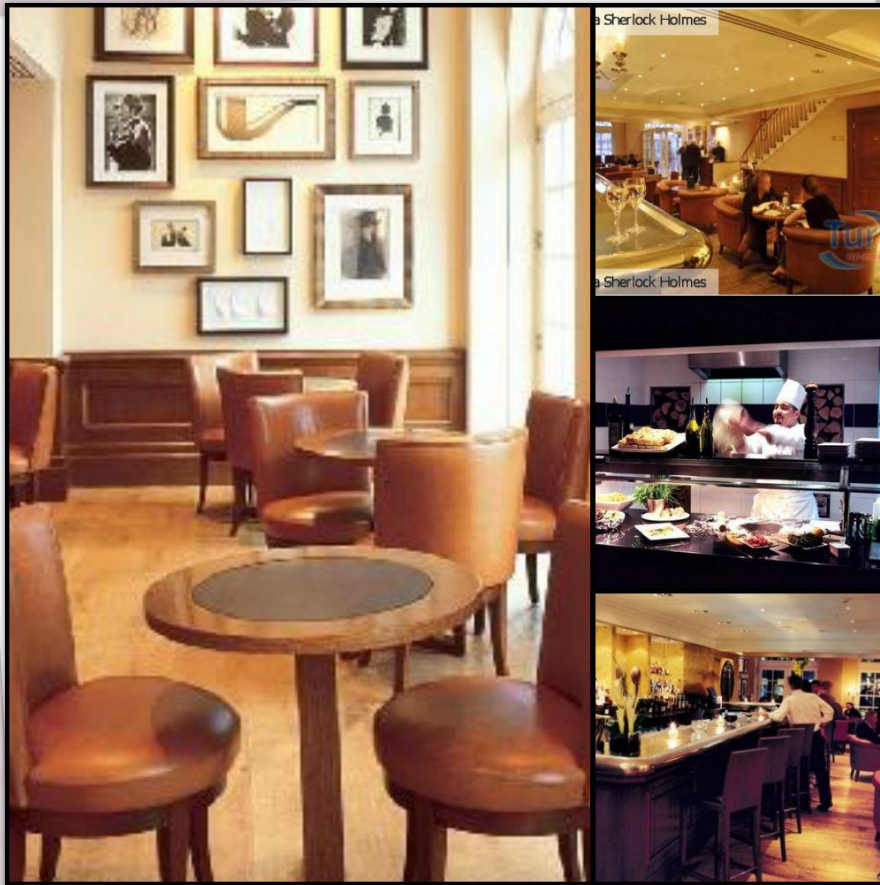

Sherlock's Bar & Grill

The trendy Sherlock's bar offers a wide selection of cocktails, wines, beers, Champagnes and coffees along a bar menu of Mediterranean Tapas, pizzas from the mesquite wood oven and a variety of salads, sandwiches and other light meals in a stylish and lively atmosphere available to enjoy by the fireplace in the winter or alfresco on bustling Baker Street during the summer months - perfectly London.

Sunday evening's our restaurants is closed. However,