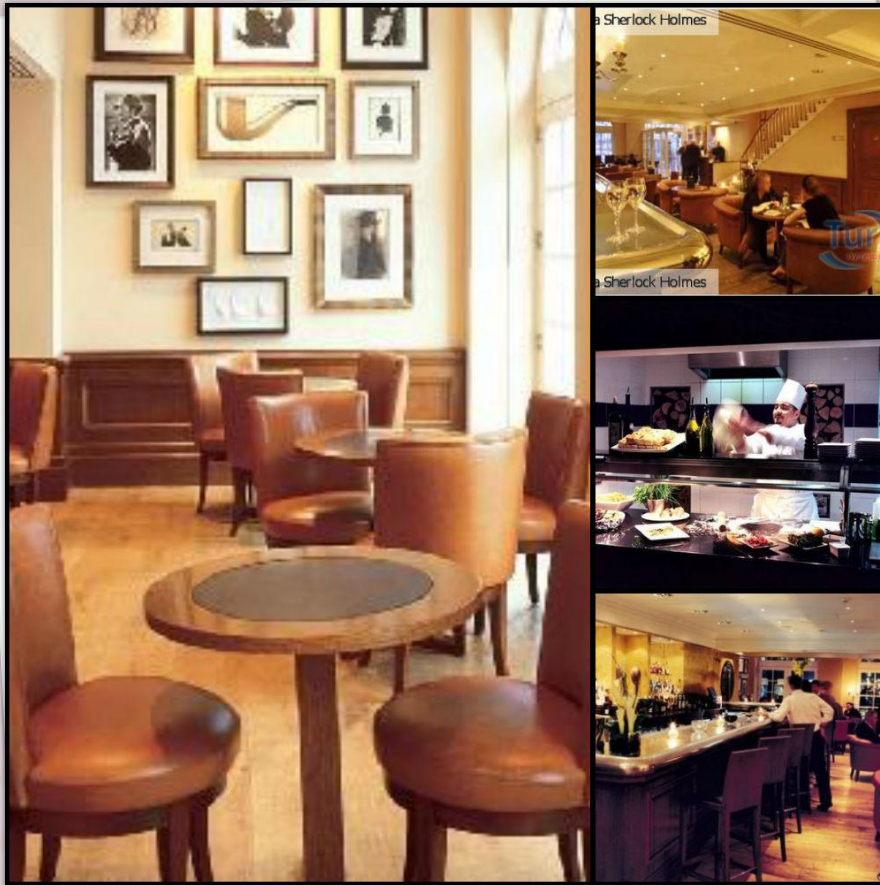

WELCOME TO
PARK PLAZA
SHERLOCK HOLMES

Park Plaza

SHERLOCK HOLMES
LONDON

LUXURIOUS ACCOMMODATION

THE PARK PLAZA SHERLOCK HOLMES LONDON COMPRISES TWO 18TH CENTURY HOUSES OVER FIVE FLOORS ACCOMMODATING 119 BEAUTIFULLY RE-DESIGNED BEDROOMS, ALL AIR-CONDITIONED AND INCLUDING SUPERIOR ROOMS, EXECUTIVE ROOMS, EXECUTIVE STUDIO SUITES AND LOFT SUITES. STYLISHLY DESIGNED GUEST BATHROOMS OFFER A UNIQUE TOUCH WITH FROSTED GLASS SLIDING DOORS TO MAXIMISE BATHROOM SPACE.

Sherlock's Bar & Grill

The trendy Sherlock's bar offers a wide selection of cocktails, wines, beers, Champagnes and coffees along a bar menu of Mediterranean Tapas, pizzas from the mesquite wood oven and a variety of salads, sandwiches and other light meals in a stylish and lively atmosphere available to enjoy by the fireplace in the winter or alfresco on bustling Baker Street during the summer months - perfectly London.