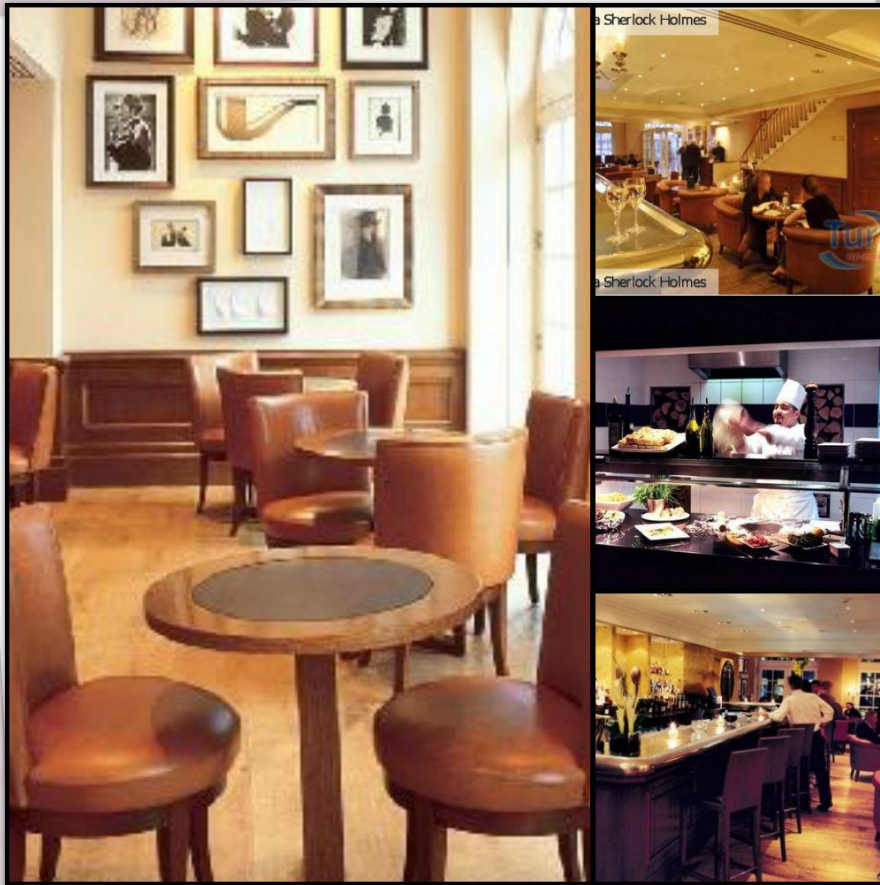

# Sherlock's Bar & Grill

The trendy Sherlock's bar offers a wide selection of cocktails, wines, beers, Champagnes and coffees along a bar menu of Mediterranean Tapas, pizzas from the mesquite wood oven and a variety of salads, sandwiches and other light meals in a stylish and lively atmosphere available to enjoy by the fireplace in the winter or alfresco on bustling Baker Street during the summer months - perfectly London.

# Meetings & Events

The Park Plaza Sherlock Holmes London offers some of the most intimate and stylish meeting space in central London with 7 stunning function rooms all equipped with the most modern technology for small and large meetings.