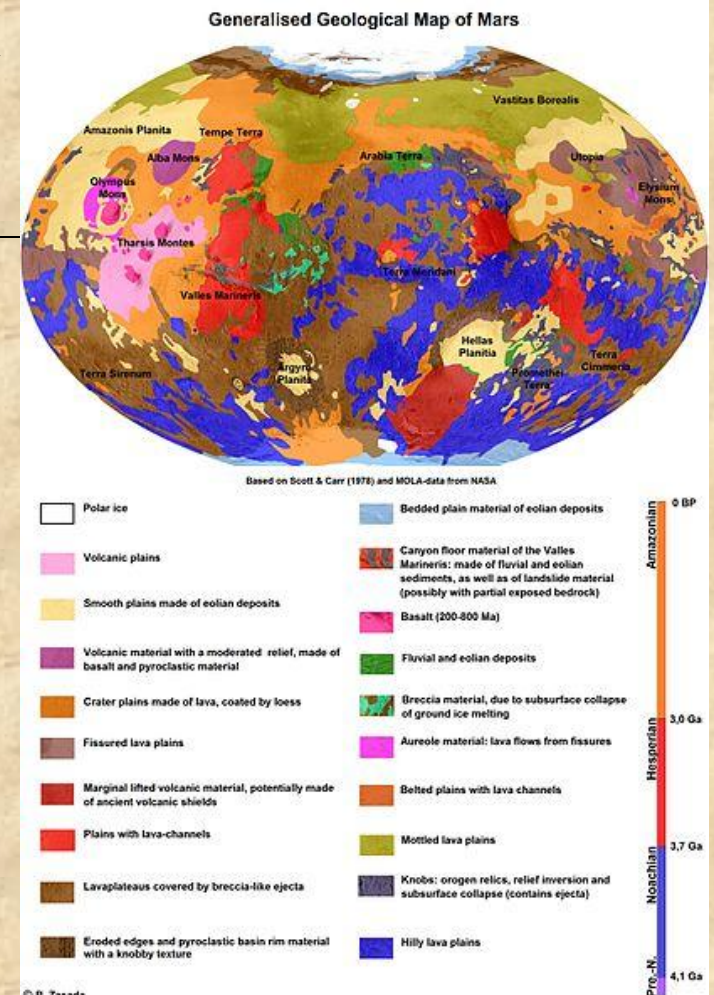

JOY CRISP

Joy A. Crisp is a planetary geologist specializing in Mars geology

Crisp was born in Colorado

- She got a bachelor's degree in geology from Carleton College in 1979
- and both a Master's (1981)
- and a PhD (1984) from Princeton University .

Crisp was a postdoctoral researcher at Los Angeles for more than two years

Crisp has been a researcher at the Jet Propulsion since 1989.

Jet Propulsion Laboratory
California Institute of Technology

Crisp has worked on numerous projects and NASA missions

She is the deputy project scientist
for the MSL (aka Curiosity rover)
mission.