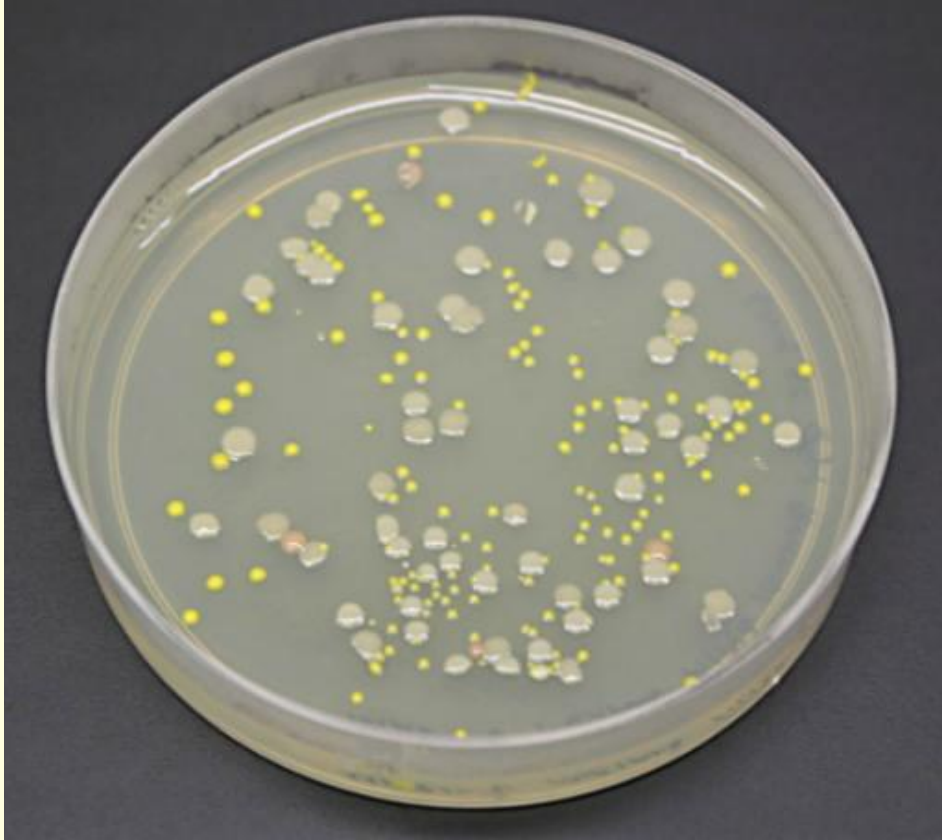

Изображение кокковидных микроорганизмов из подлёдного озера

Необычные места обитания бактерий

Колонии бактерий из образца вод подлёдного озера Уилланс