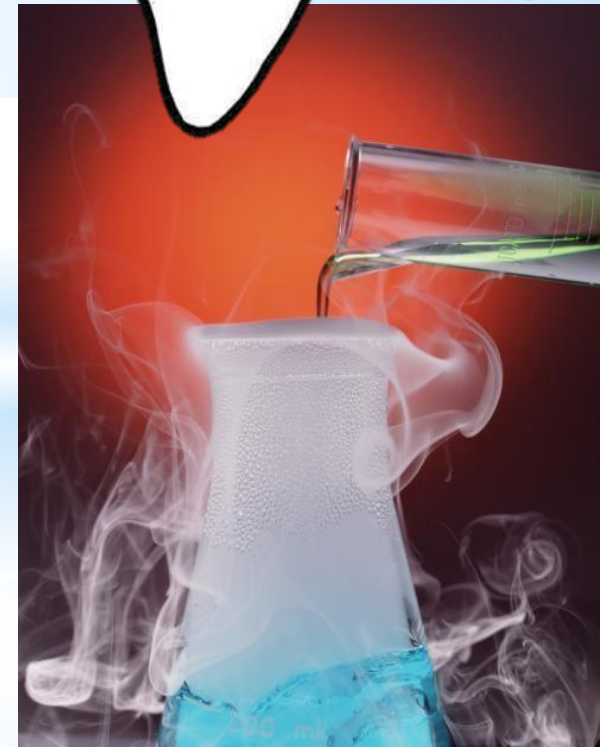

ACID

A LIQUID CHEMICAL SUBSTANCE. SOME OF IT CAN DAMAGE YOUR TEETH