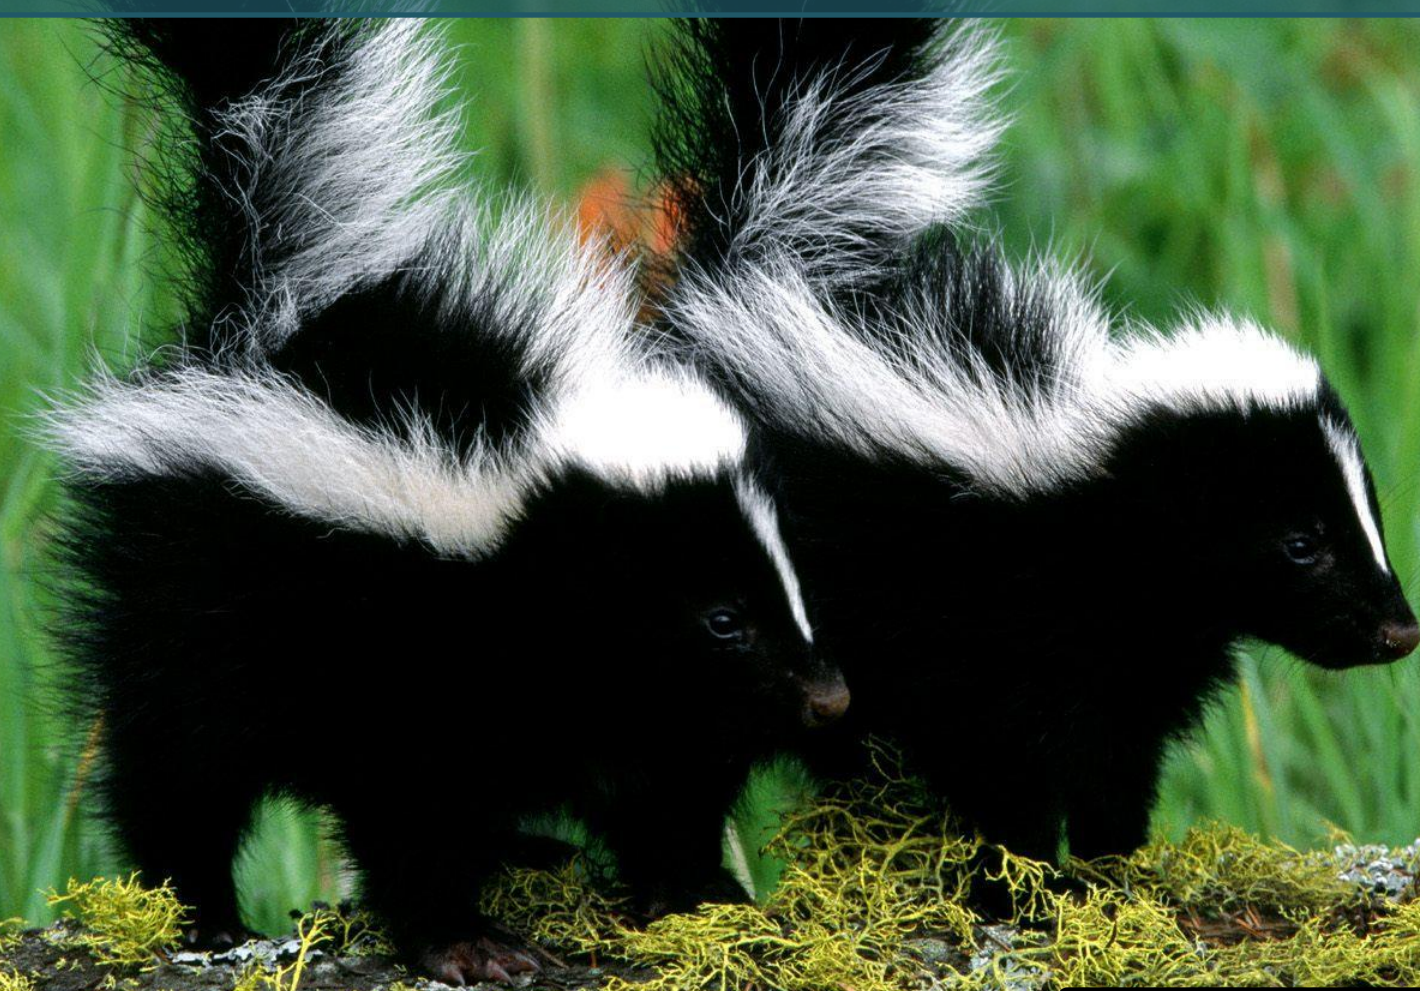

Северная Америка

Скунс