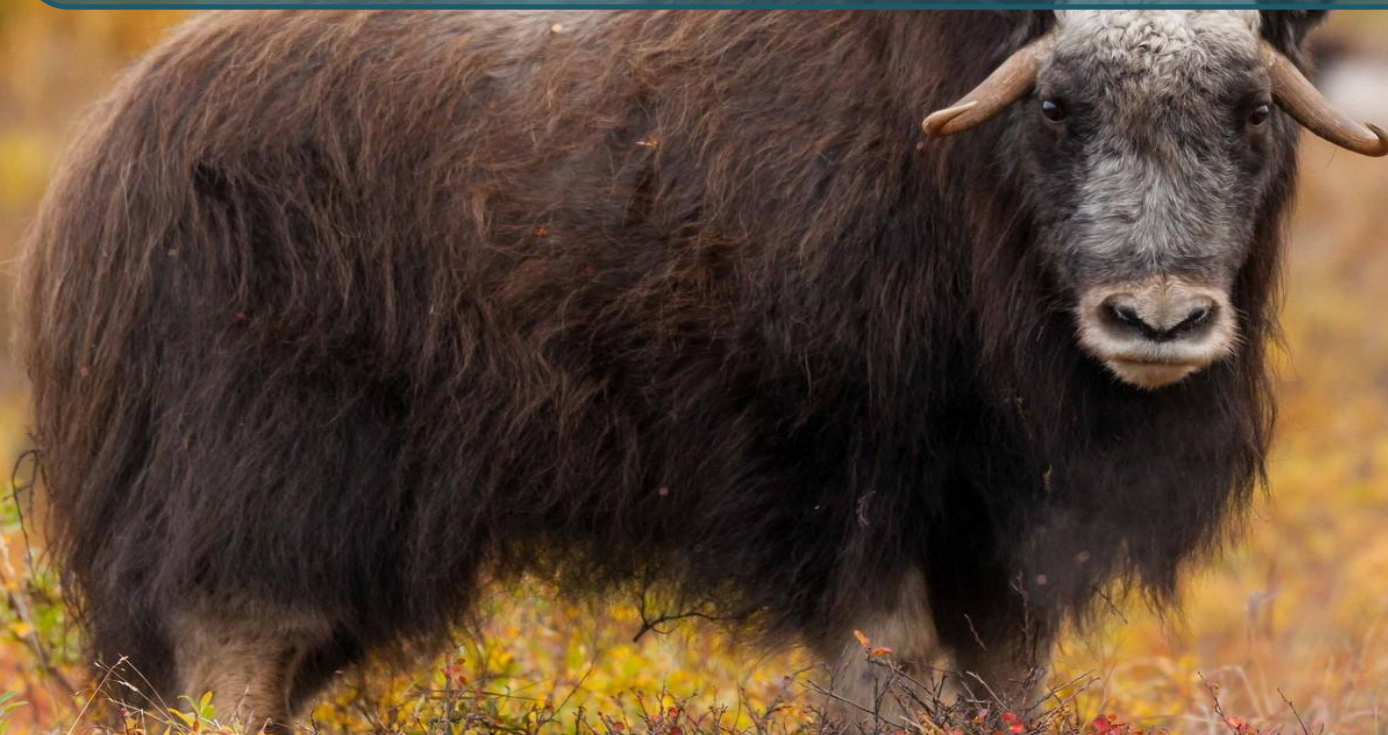

Живой мир Северной Америки и Евразии

Евразия

Сайгак

Северная Америка

Овцебык

Северная Америка

Скунс

Евразия

A close-up photograph of a tiger lying on a patch of green grass. The tiger's head is the central focus, with its eyes looking slightly to the left. Its mouth is open, and its pink tongue is sticking out. The tiger's fur is a mix of orange, black, and white stripes. The background is a soft-focus green, suggesting a natural habitat. A semi-transparent green banner is overlaid at the top of the image, containing the word 'Евразия' in white serif font.