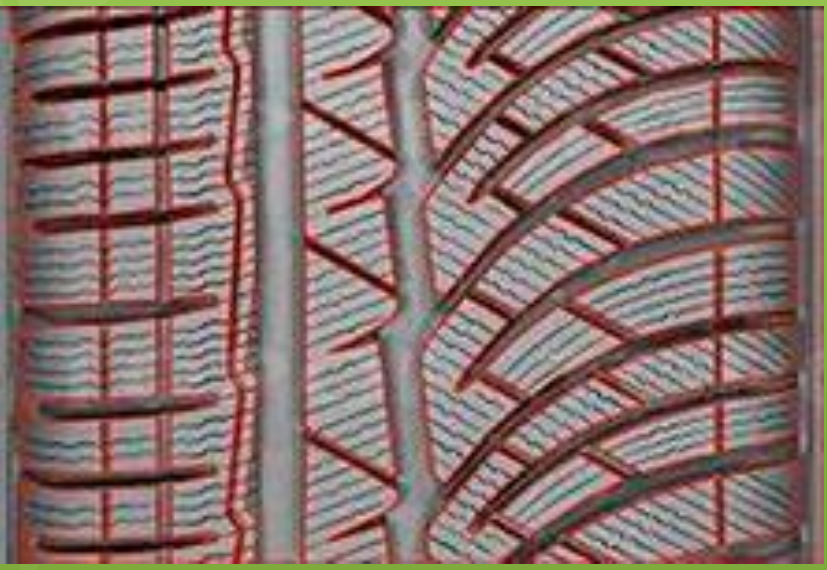

Синицица(с)

The background is a solid light green color with several white butterfly silhouettes scattered across it. The butterflies are in various orientations and sizes, some appearing to fly towards the center.

Прочное сцепление

Снегоступы

Заяц-беляк

След лапы
зайца-беляка.

Гепард

Шипованные бутсы

<http://ovs-zipper.ruprom.net/>