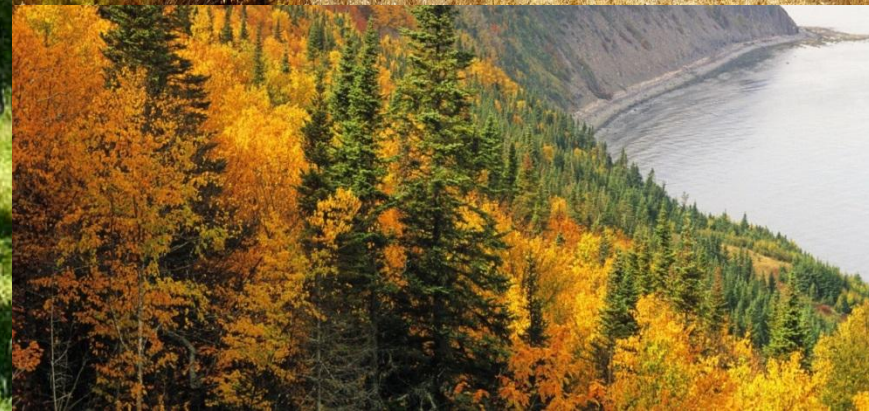

Защитник воздуха, водоёмов, почв.