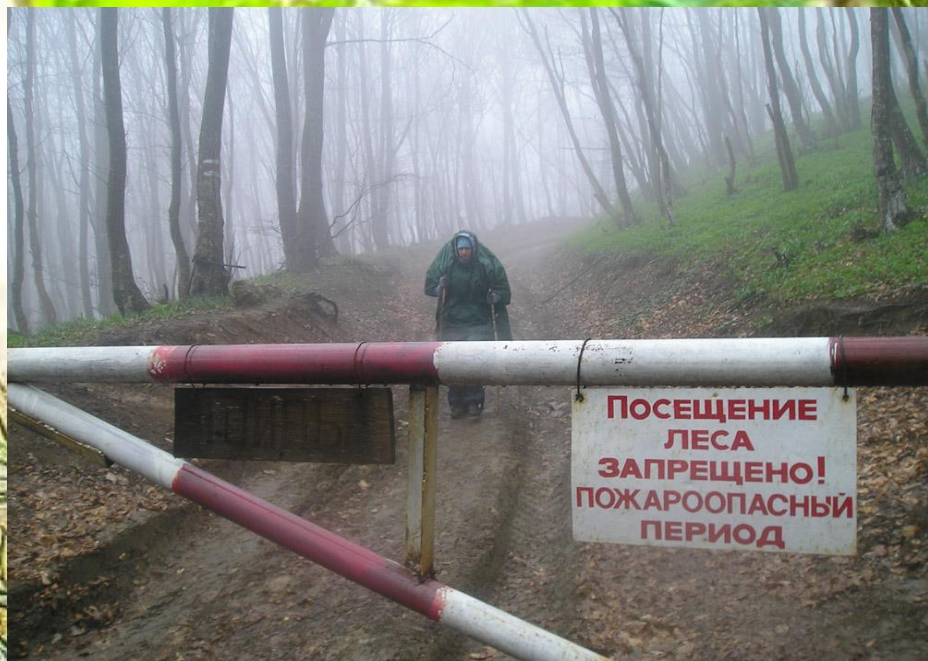

**ПОСЕЩЕНИЕ
ЛЕСА
ЗАПРЕЩЕНО!
ПОЖАРООПАСНЫЙ
ПЕРИОД**