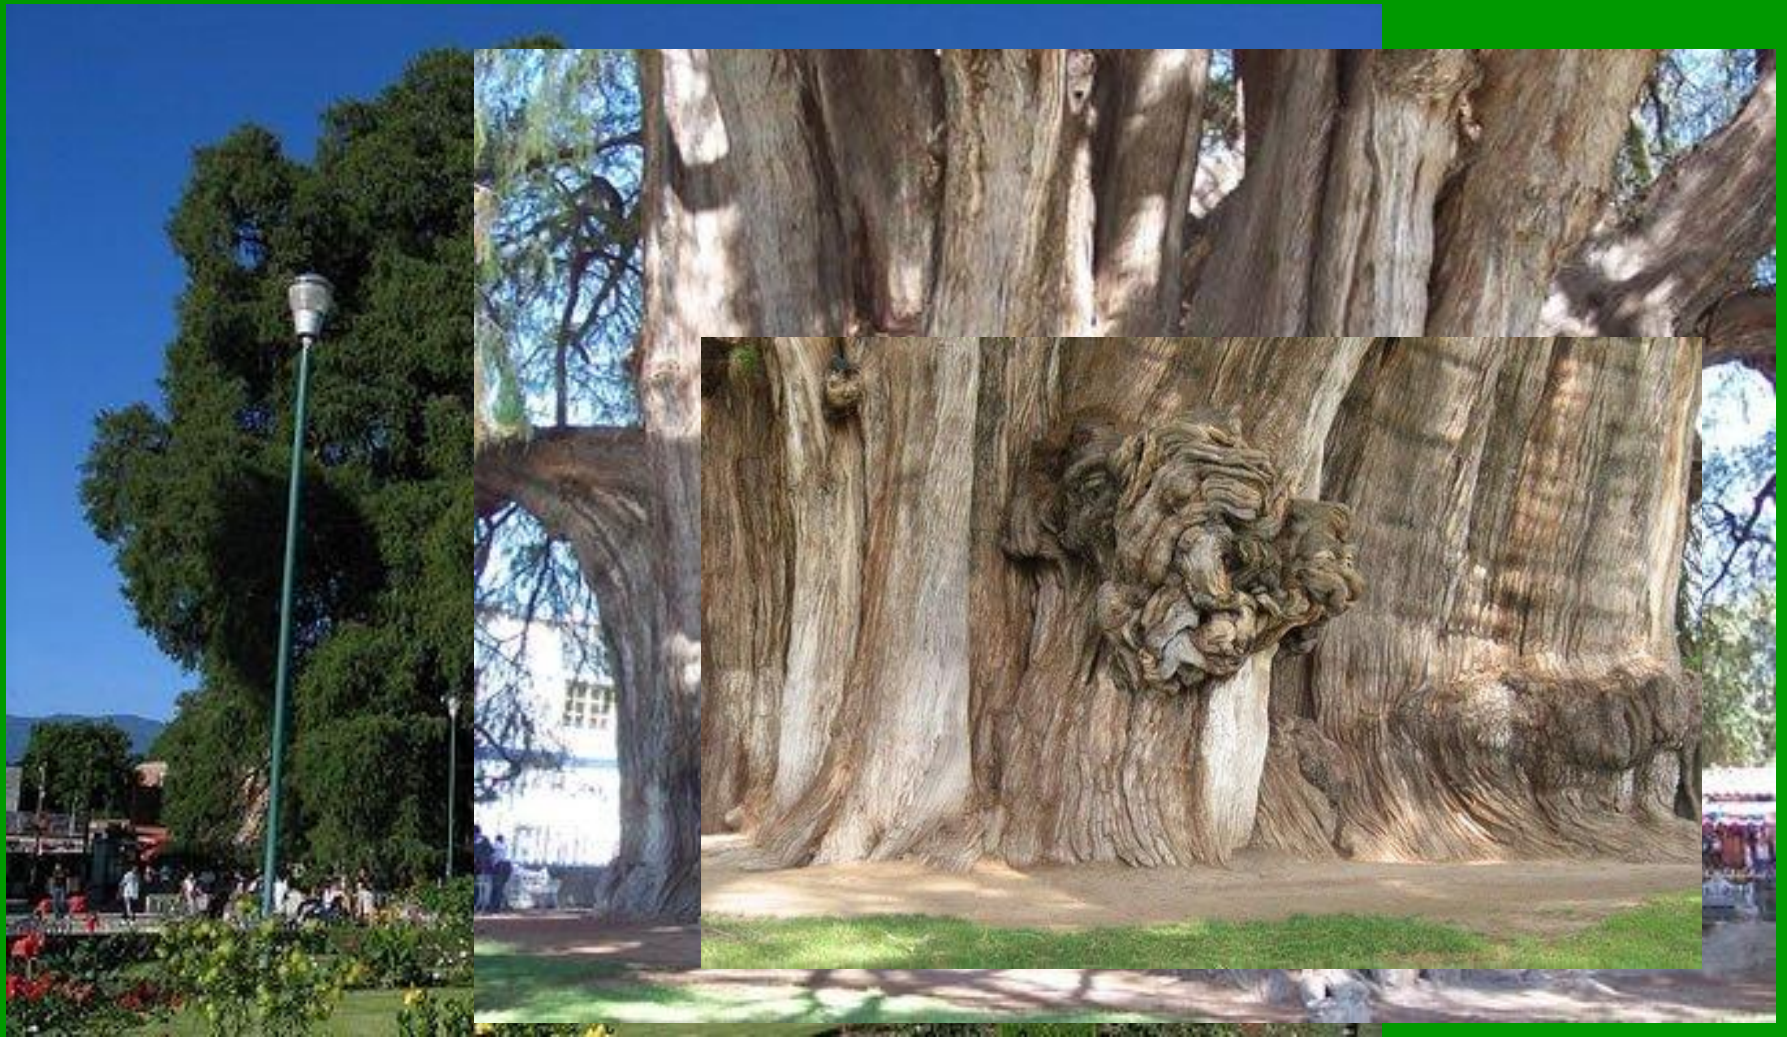

A scenic landscape featuring a large, vibrant green pine tree in the foreground on the left. In the middle ground, there is a small village with several houses, including a prominent red brick house and a white house with a brown roof. The background shows rolling green hills and mountains under a cloudy sky, with some snow patches visible on the higher elevations. The overall scene is bright and natural.

**Дерево-канделябр,
Леггет, Калифорния**

**Дуб-церковь,
Голландия**

Дуб-церковь, Голландия

**Дерево Туле,
Оаксака, Мексика**

Дерево баньян, Камбоджия

**Баобабы - достигают 30 метров
в высоту и 11 метров в ширину
(растут в Африке и в Австралии)**