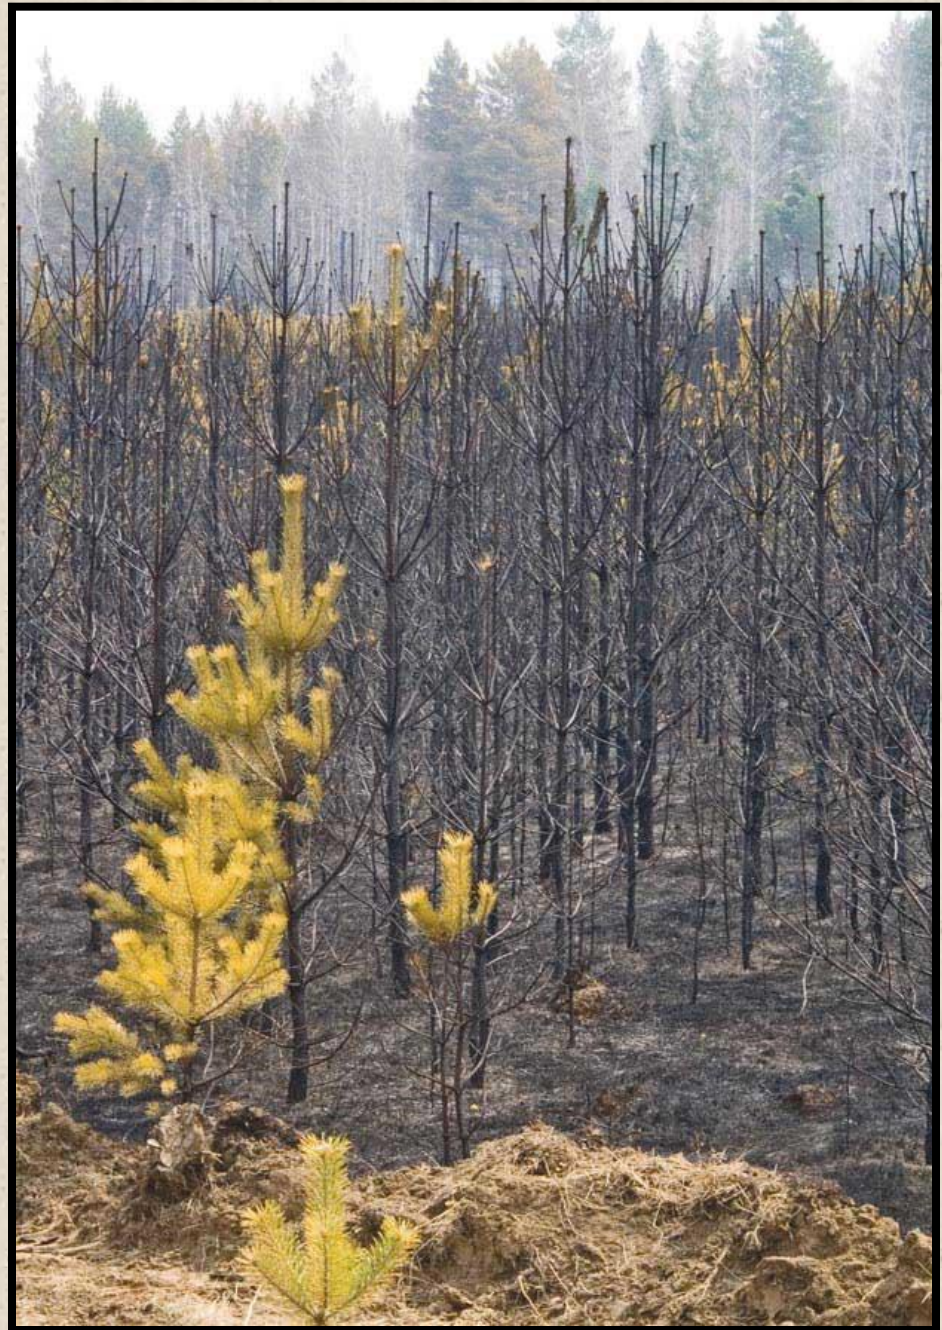

ЭКОЛОГИЧЕСКИЕ

КАТАСТРОФЫ

РАЗЛИВ НЕФТИ

The image is a composite graphic. The background is a dark, stormy sky with swirling clouds and a bright purple lightning bolt striking down on the left side. In the center, there is an oval-shaped frame. The top half of the oval shows a white swan swimming in clear blue water. The bottom half of the oval shows a white swan sitting on a nest made of sticks and twigs, but the nest is surrounded by and partially covered with various pieces of trash and debris, including what looks like a plastic bottle and other litter. A red banner with yellow text is superimposed over the middle of the oval, separating the two scenes.

ЭКОЛОГИЧЕСКИЕ КАТАСТРОФЫ

© Peter Dyrnda

СБРОС СТОЧНЫХ ВОД

ЛЕСНЫЕ ПОЖАРЫ

WWW.ASFERA.INFO

ЗАГРЯЗНЕНИЕ ВОЗДУХА

ВЫРУБКА ЛЕСА

REPUBLIC OF SERBIA