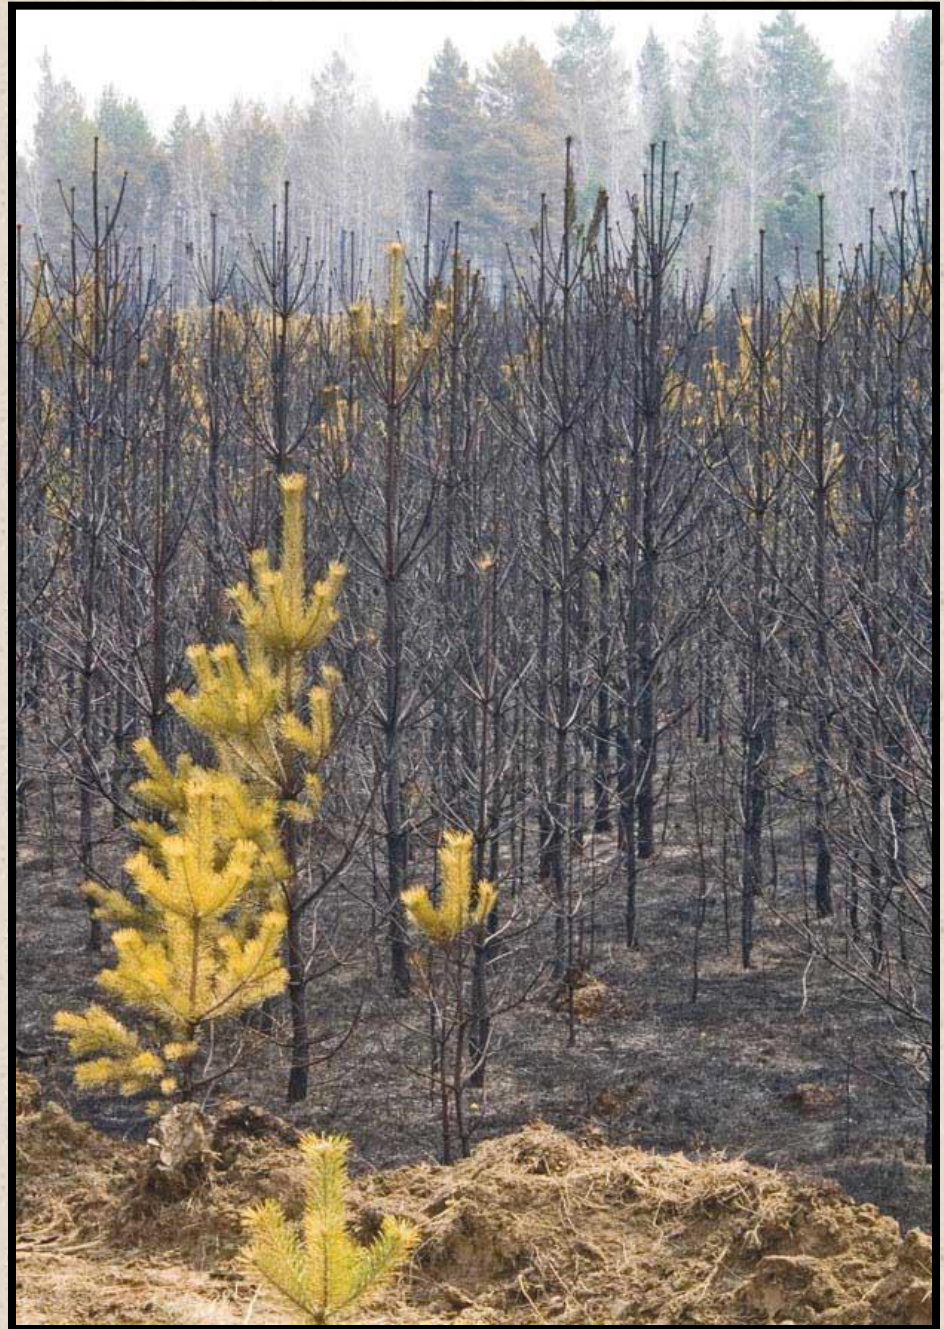

ELIX

ЭКОЛОГИЧЕСКИЕ

КАТАСТРОФЫ

РАЗЛИВ НЕФТИ

The image is a composite graphic. The background is a dark, stormy sky with swirling clouds and a bright purple lightning bolt striking down on the left side. In the center, there is an oval-shaped frame. The top half of the oval shows a white swan swimming in clear blue water. The bottom half of the oval shows a white swan sitting on a nest made of sticks and twigs, but the nest is surrounded by and partially covered with various pieces of trash and debris, including what looks like a plastic bottle and other litter. A red banner with yellow text is superimposed over the middle of the oval, separating the two scenes.

ЭКОЛОГИЧЕСКИЕ КАТАСТРОФЫ

© Peter Dyrnda

СБРОС СТОЧНЫХ ВОД

ЛЕСНЫЕ ПОЖАРЫ

WWW.ASFERA.INFO

ЗАГРЯЗНЕНИЕ ВОЗДУХА

ВЫРУБКА ЛЕСА

REPSORTE VERDI