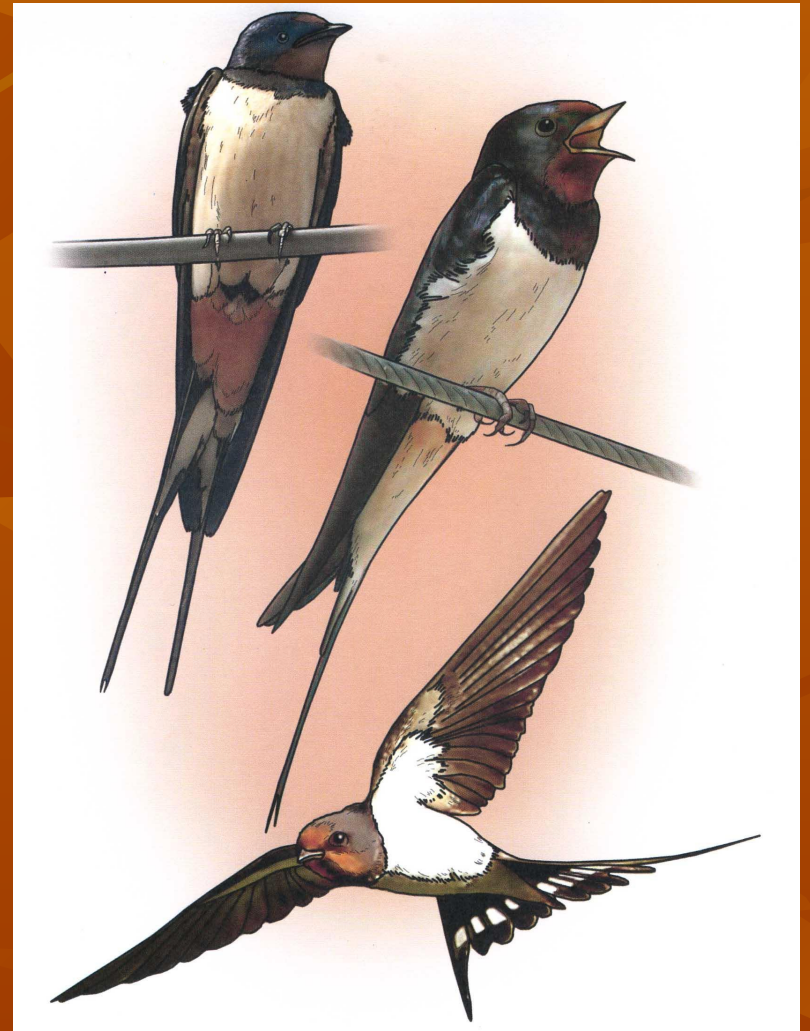

Карлыгач

Ласточка