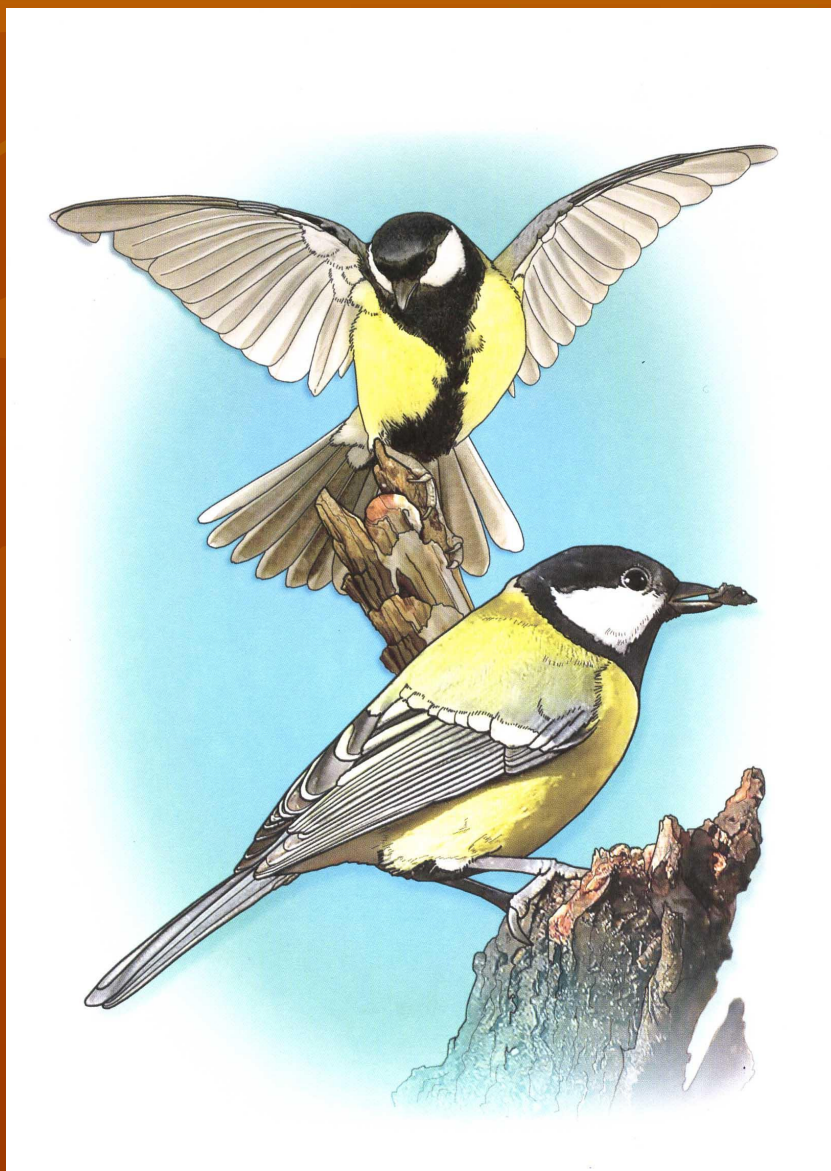

Песнәк

Синица