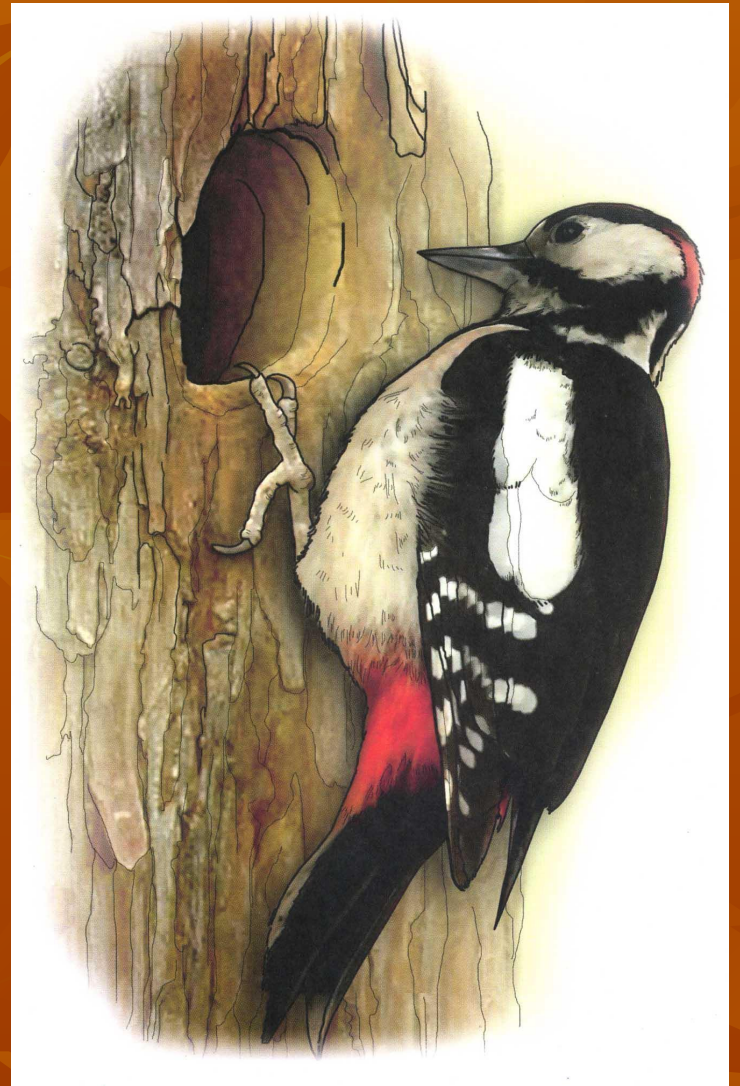

Тукран

Дятел