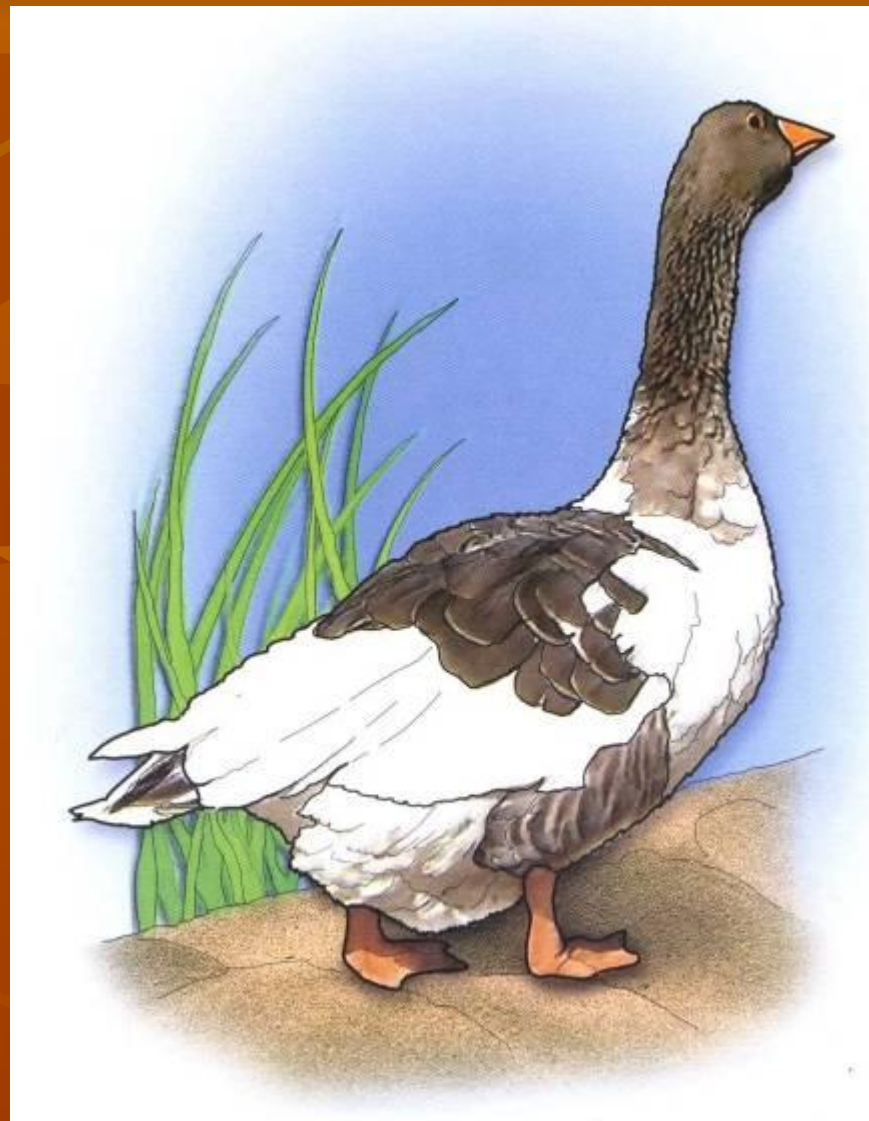

The background of the slide is a solid, warm orange-brown color. Overlaid on this background are several stylized, semi-transparent leaf patterns in a slightly darker shade of the background color, creating a subtle, textured effect. The leaves are scattered across the frame, with some showing prominent veins.

Кукушка

Карга

Грач

Үрдәк

Утка

Каз

Гусь

Песнәк