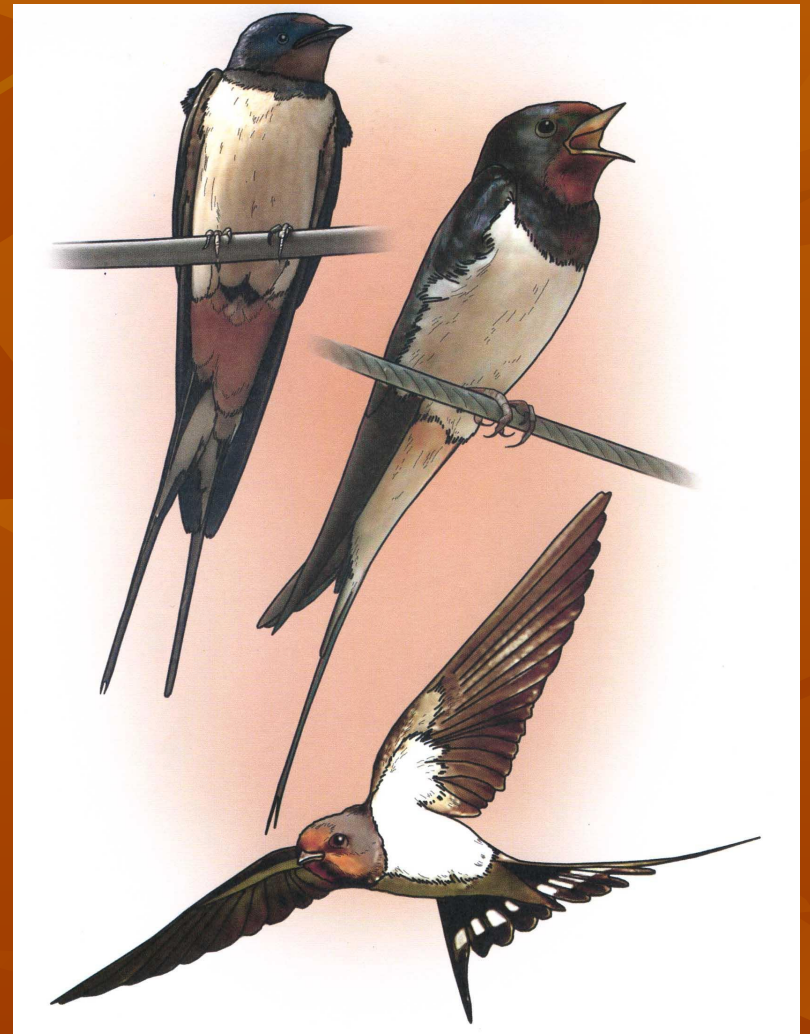

Карлыгач

Ласточка