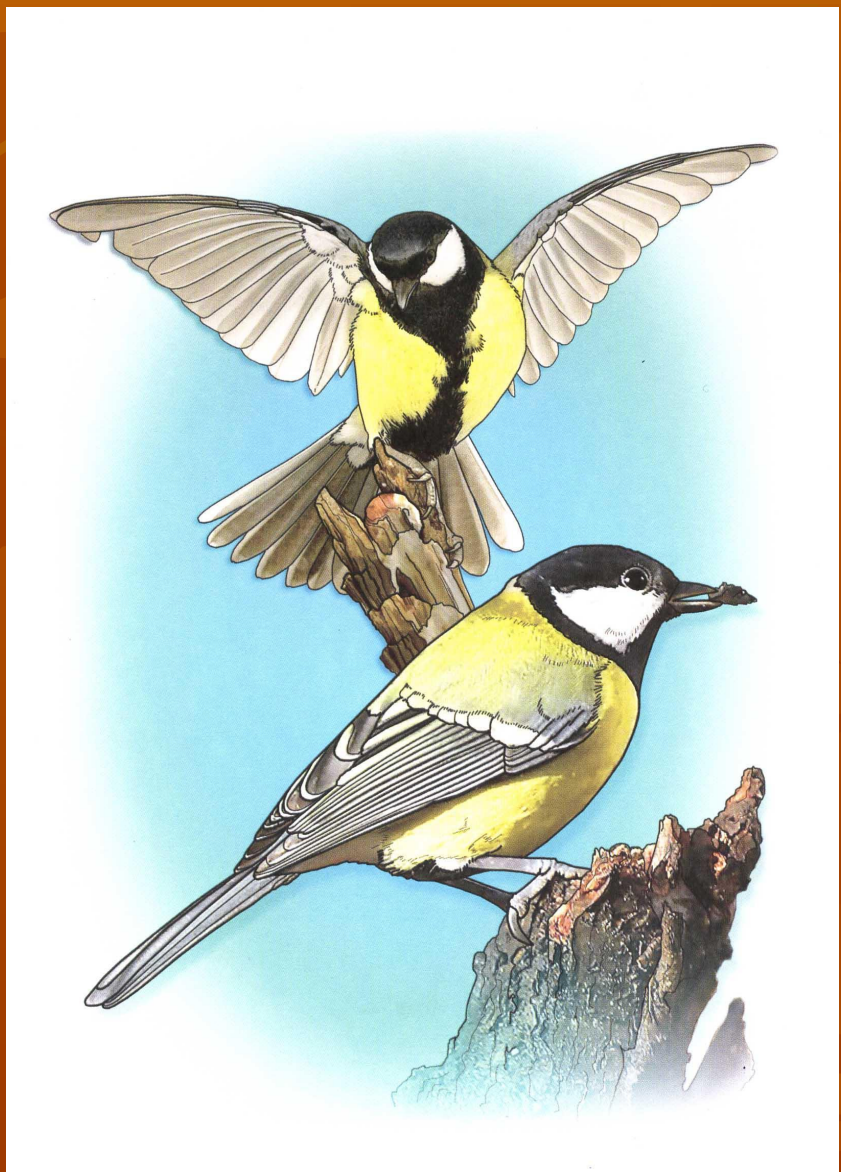

The background of the slide is a solid, warm orange-brown color. Overlaid on this background are several faint, stylized silhouettes of autumn leaves, likely maple leaves, in a slightly darker shade of the background color. The leaves are scattered across the frame, with some showing prominent veins.

# Қошлар Птицы

Песнәк

Синица

**Сыерчык**

**Скворец**

# Ябалак

Сова