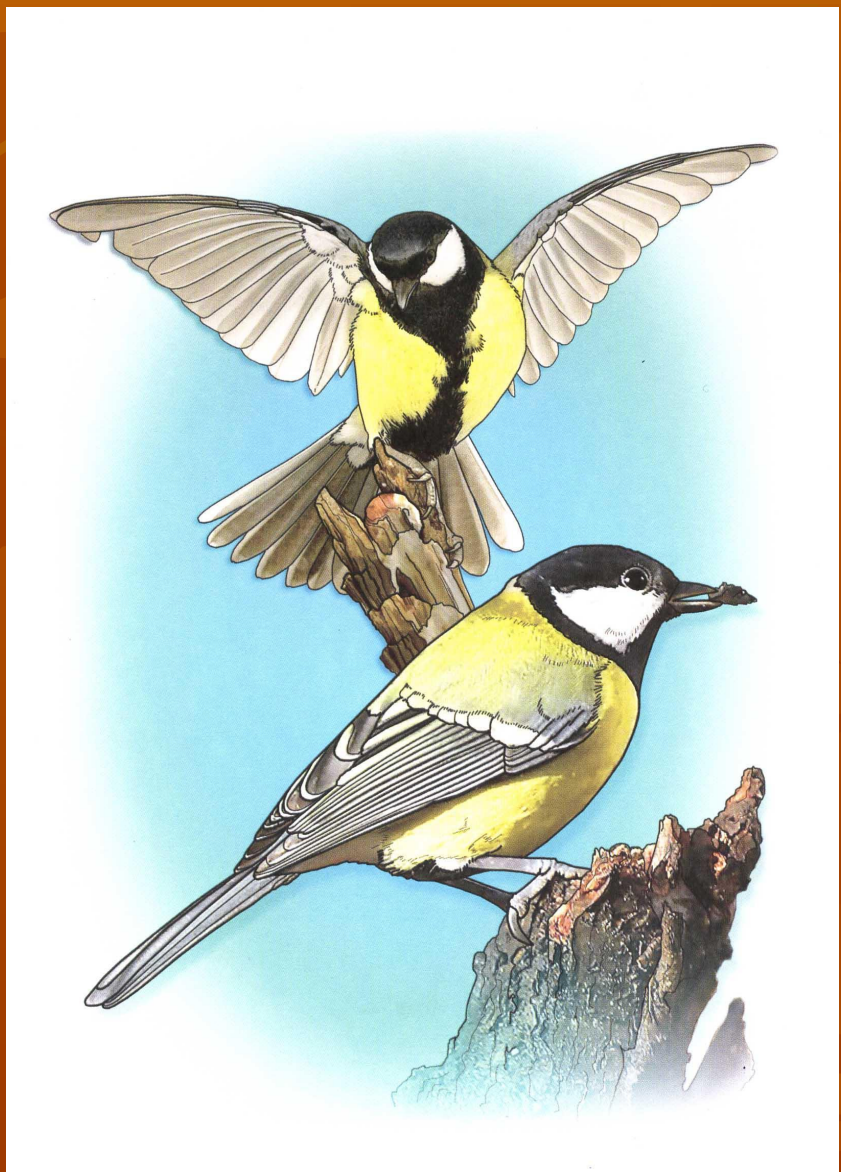

Песнәк

Синица