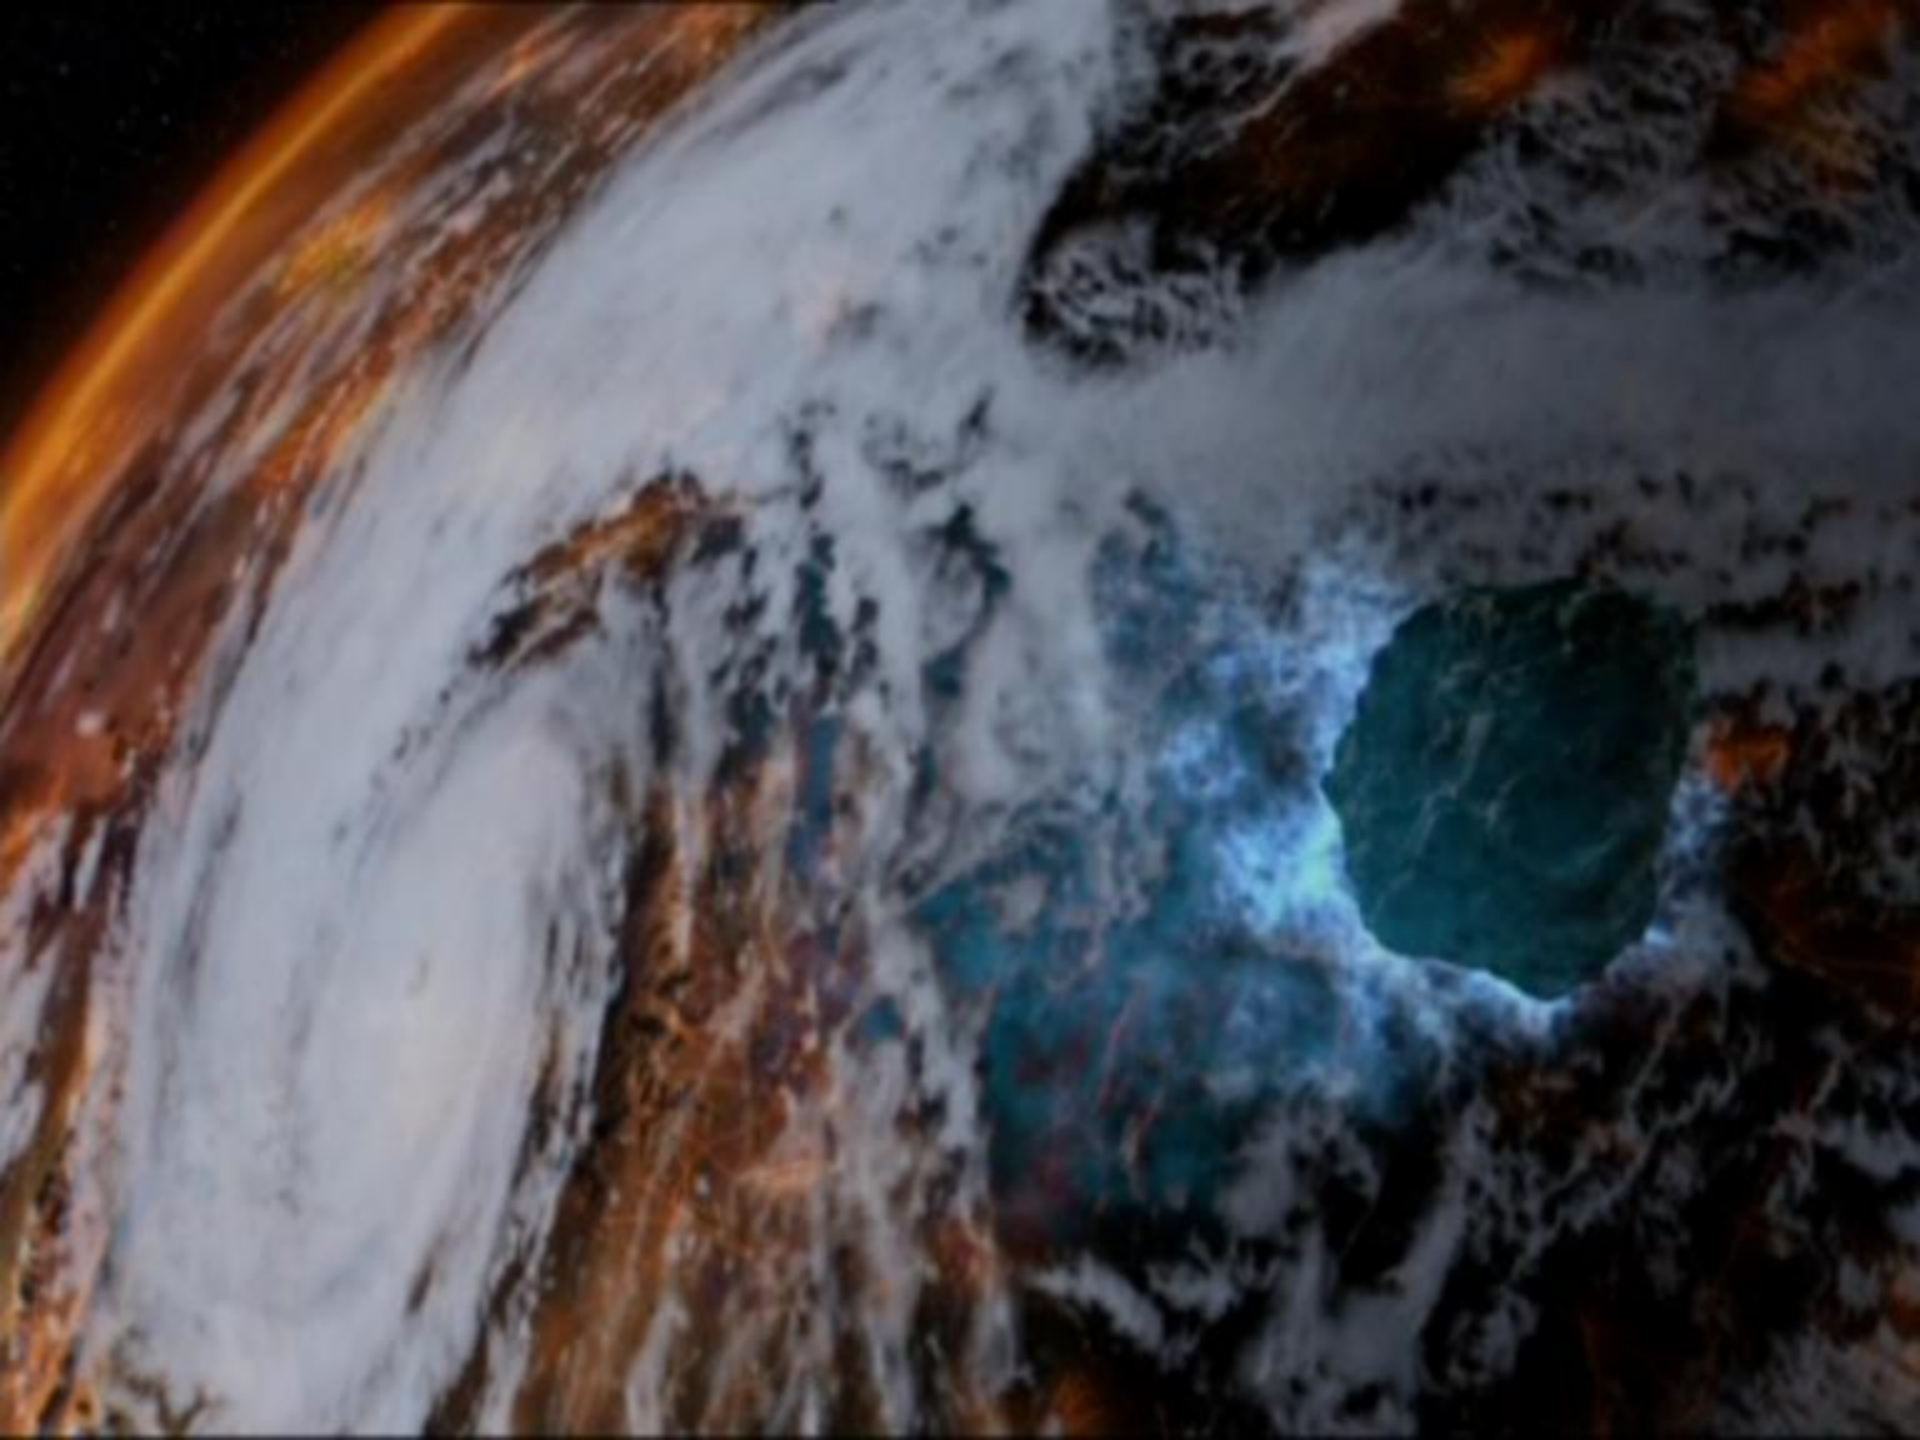

A close-up photograph of a clear glass filled with water and several ice cubes. The water is splashing, creating a dynamic scene with many small droplets and bubbles. The background is a soft, out-of-focus light blue. The text is overlaid in the center of the image.

Круиз
капли Воды
по миру

A close-up photograph of water droplets on a blue surface. The droplets are of various sizes and are scattered across the frame. Some droplets are in sharp focus, showing their spherical shape and the reflection of light. The background is a solid, deep blue color. The overall composition is simple and emphasizes the texture and movement of water.

Все живое на Земле
зависит от воды.

Спасибо за
внимание!