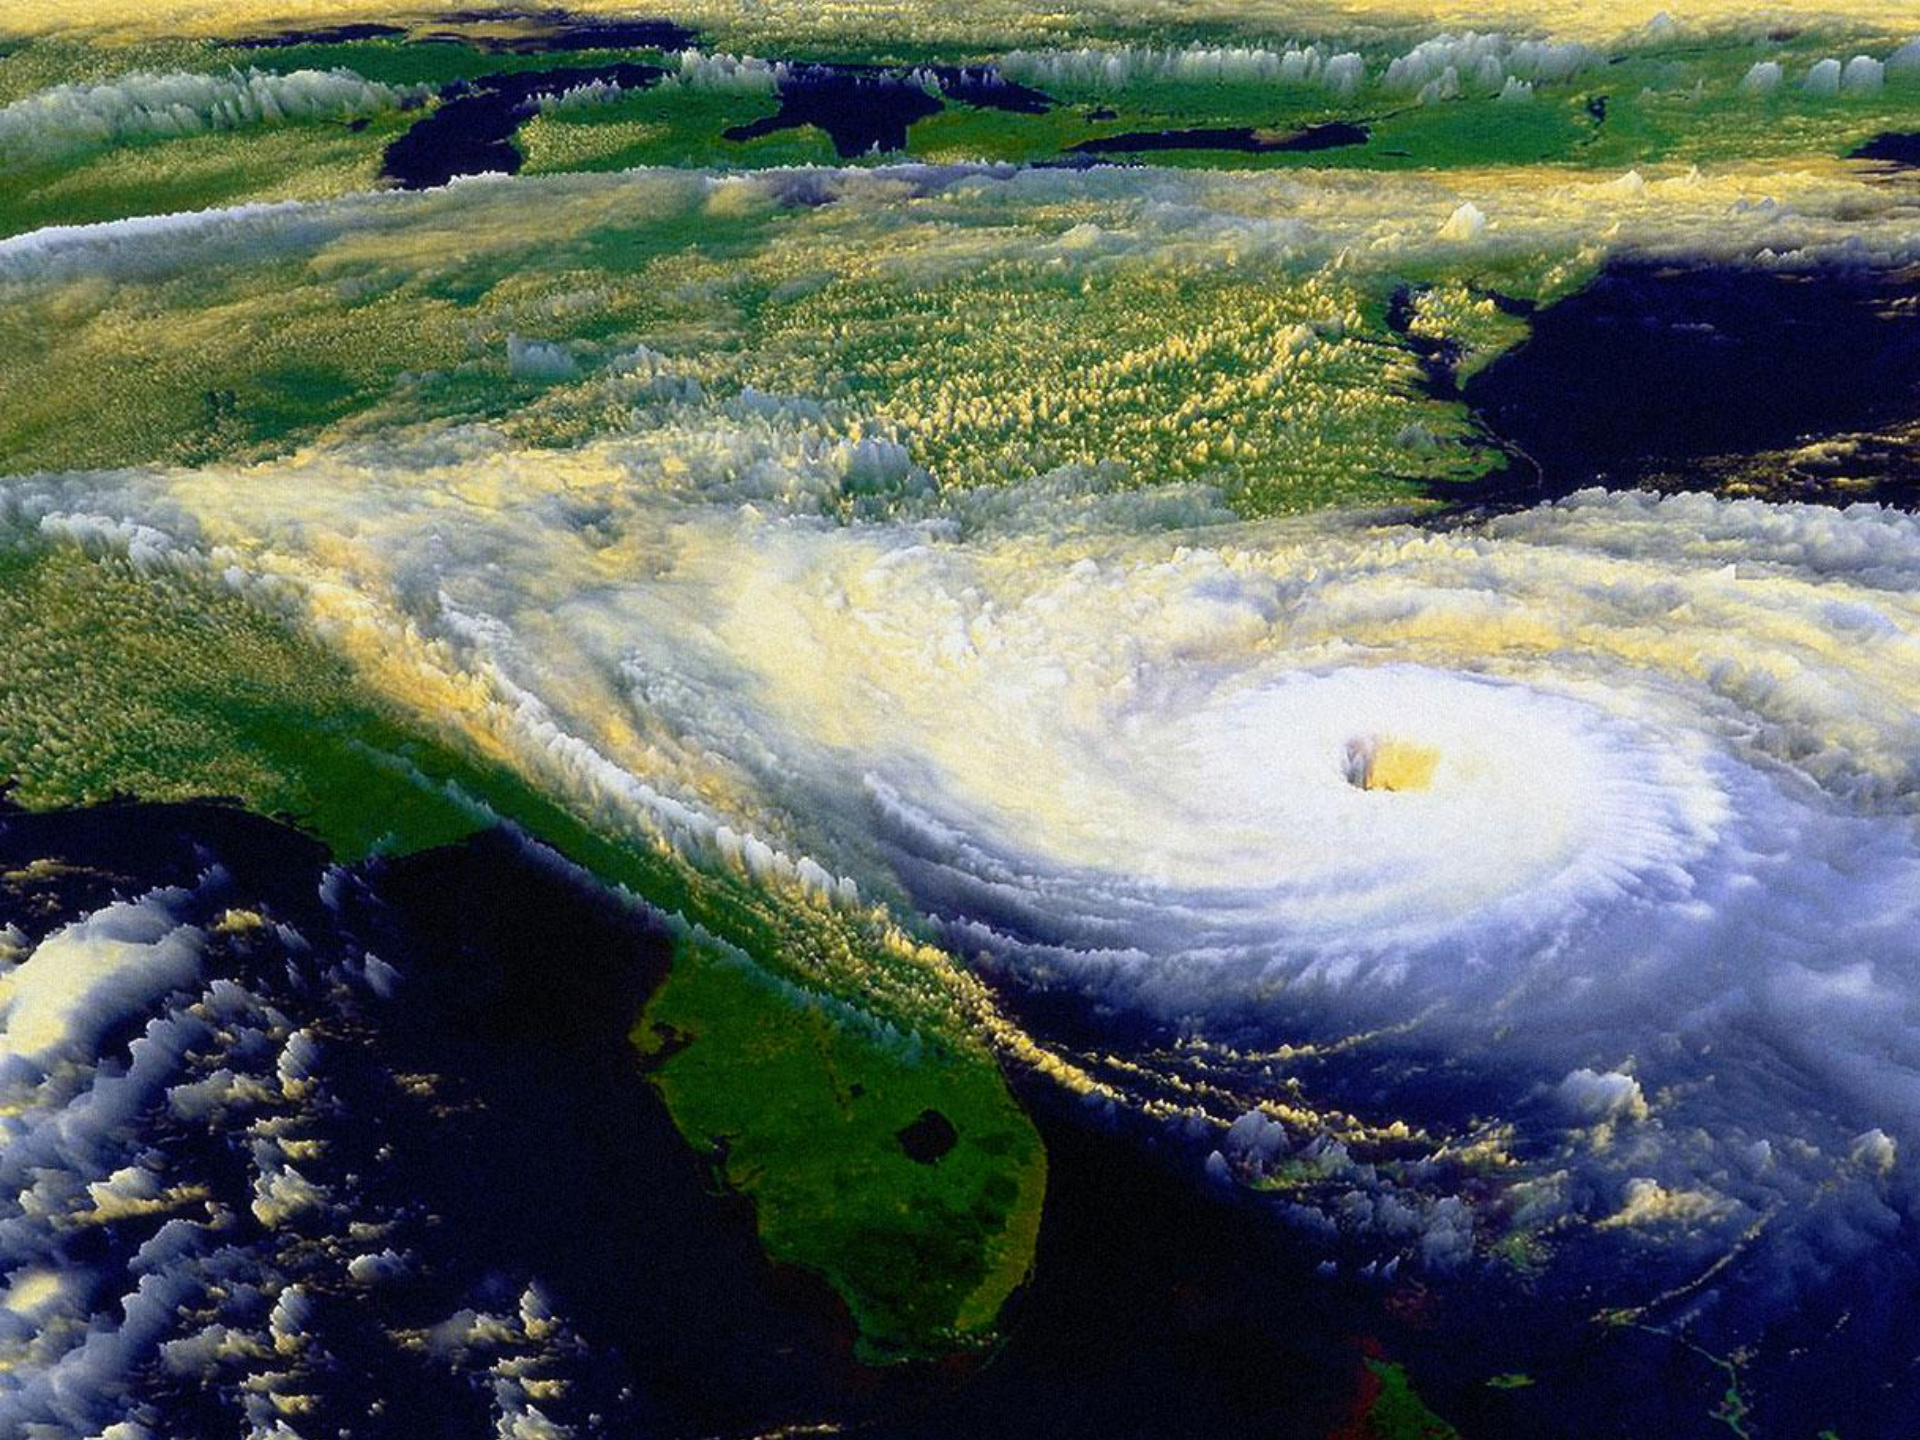

A close-up photograph of a clear glass filled with water and several ice cubes. The water is splashing, creating a dynamic scene with many small droplets and bubbles. The background is a soft, out-of-focus light blue. The text is overlaid in the center of the image.

Круиз
капли Воды
по миру

A close-up photograph of water droplets on a blue surface. The droplets are of various sizes and are scattered across the frame. Some droplets are in sharp focus, showing their spherical shape and the reflection of light. The background is a solid, deep blue color. The overall composition is simple and emphasizes the texture and movement of water.

Все живое на Земле
зависит от воды.

Спасибо за
внимание!