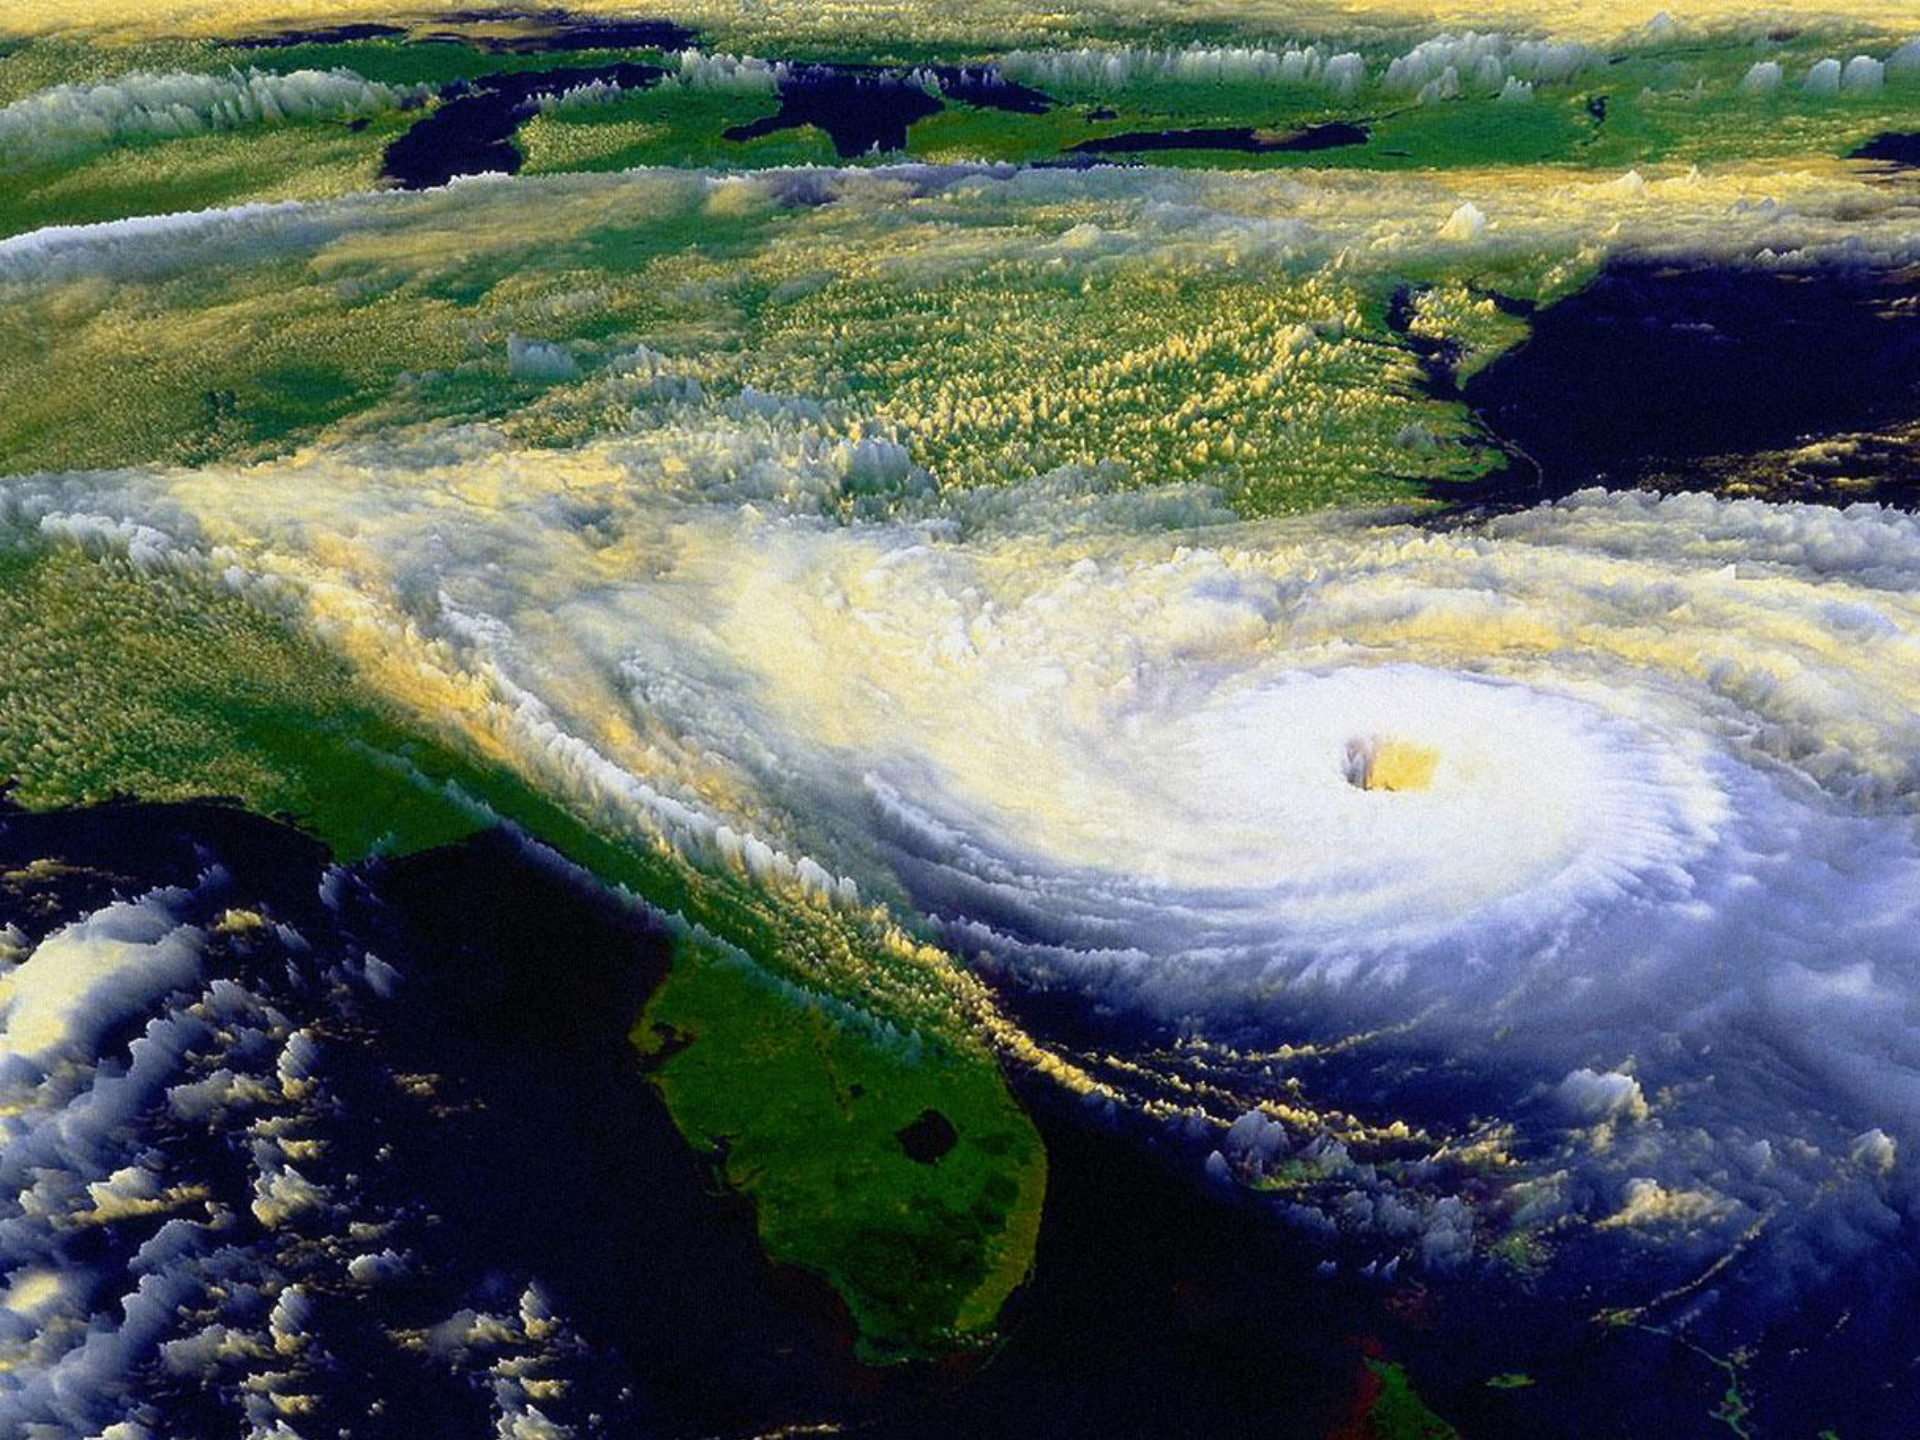

A close-up photograph of a clear glass filled with water and several ice cubes. A splash of water is captured in mid-air, creating a dynamic and refreshing scene. The background is a soft, out-of-focus light blue.

Все живое на Земле
зависит от воды.

Спасибо за
внимание!