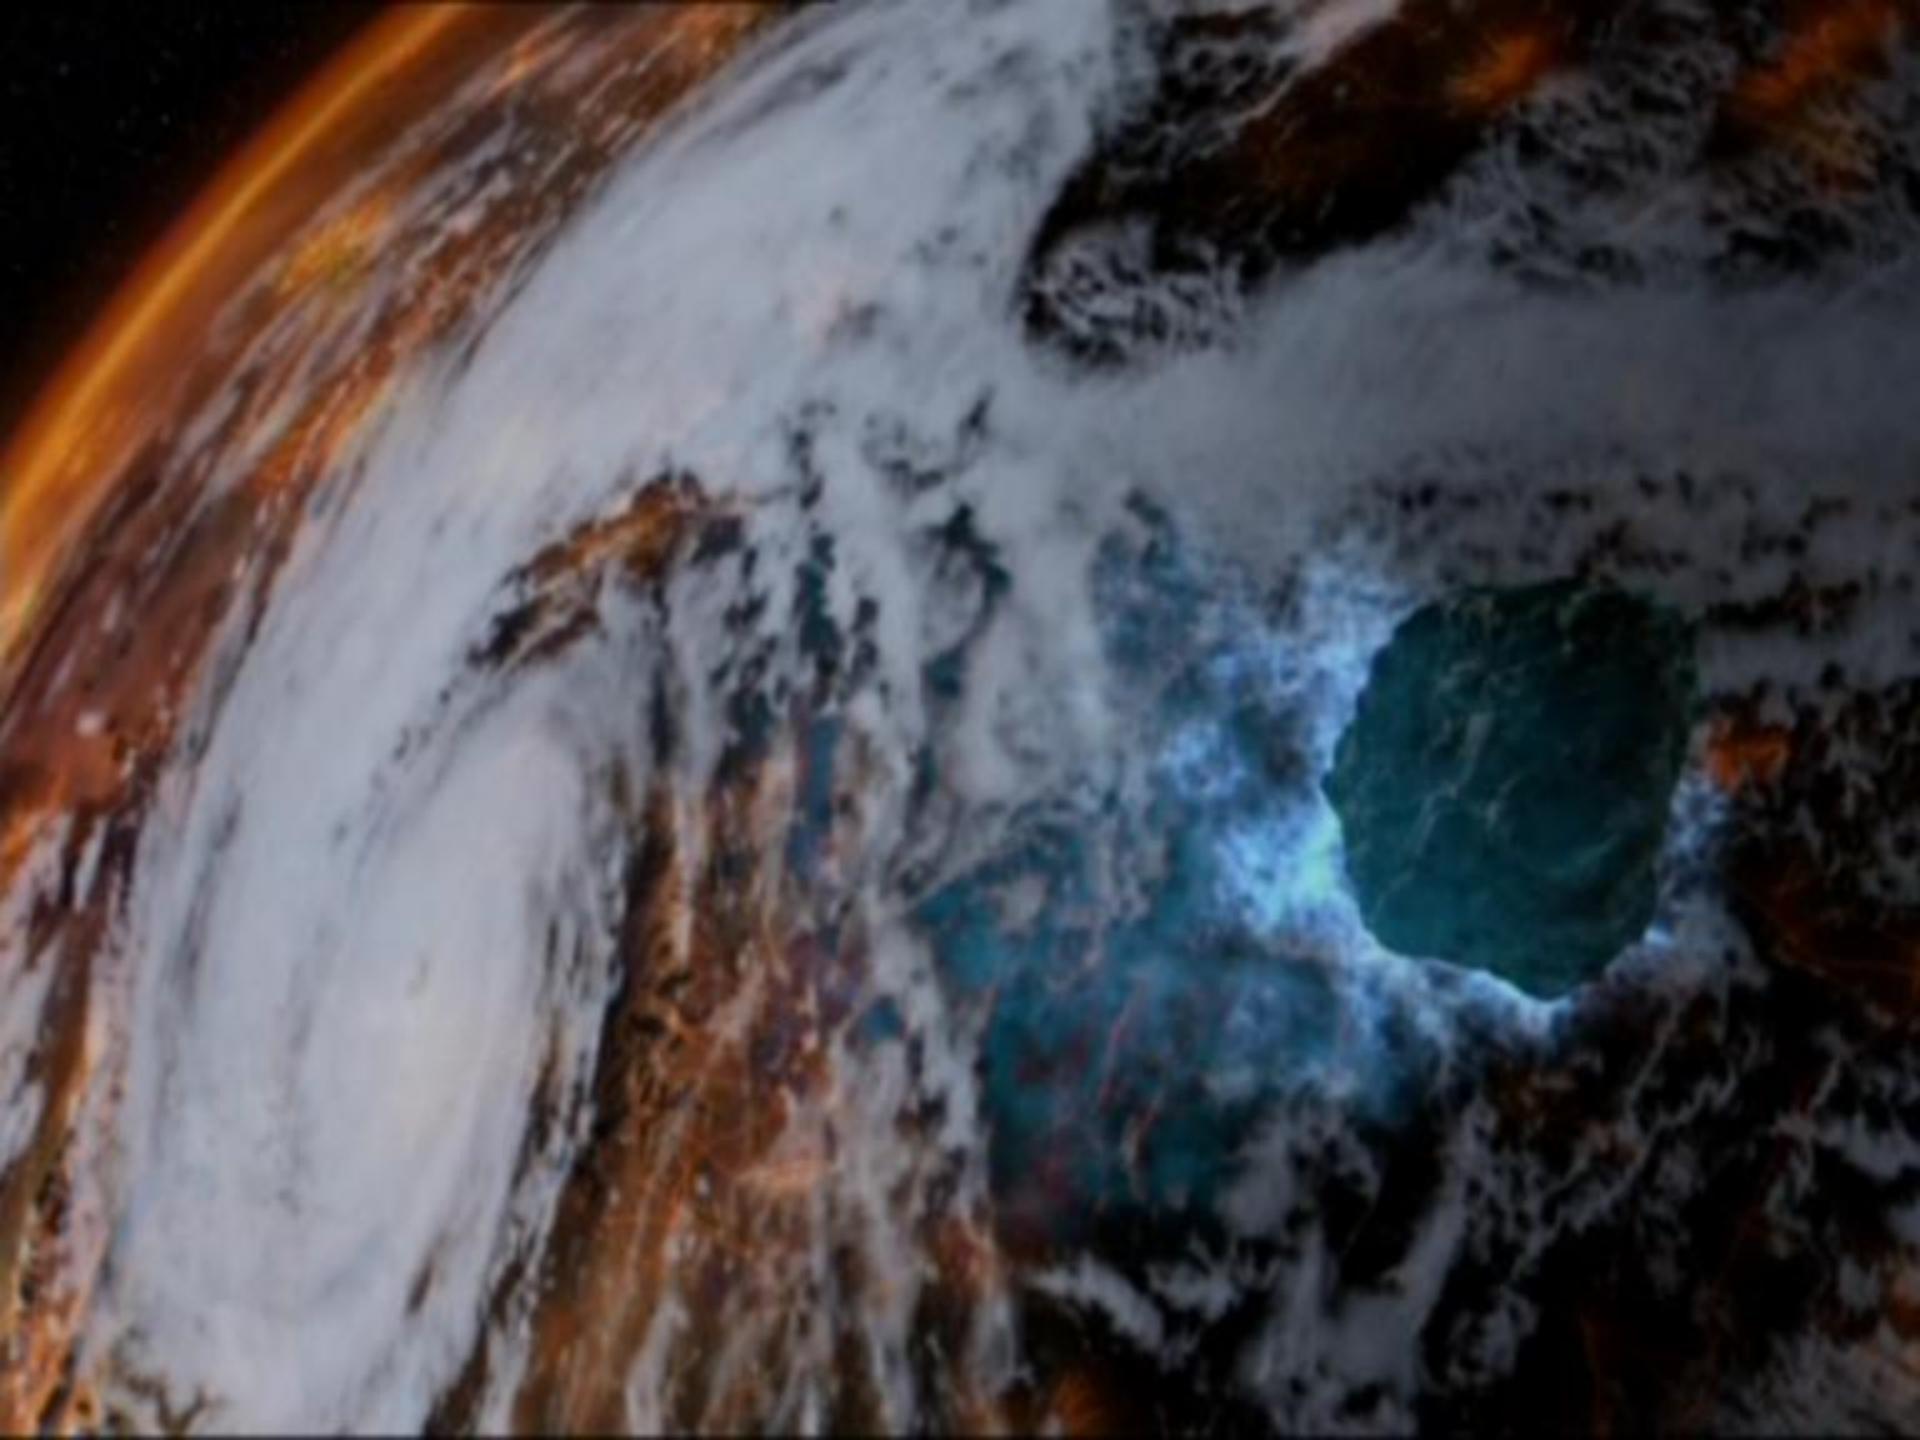

A close-up photograph of a clear glass filled with water and several ice cubes. A splash of water is captured in mid-air, creating a dynamic and refreshing scene. The background is a soft, out-of-focus light blue.

Круиз
капли Воды
по миру

A close-up photograph of water droplets on a dark blue surface. The droplets are of various sizes, some in sharp focus and others blurred. The surface shows ripples and reflections, creating a textured, shimmering effect. The overall color palette is dominated by deep blues and purples.

Все живое на Земле
зависит от воды.

Спасибо за
внимание!