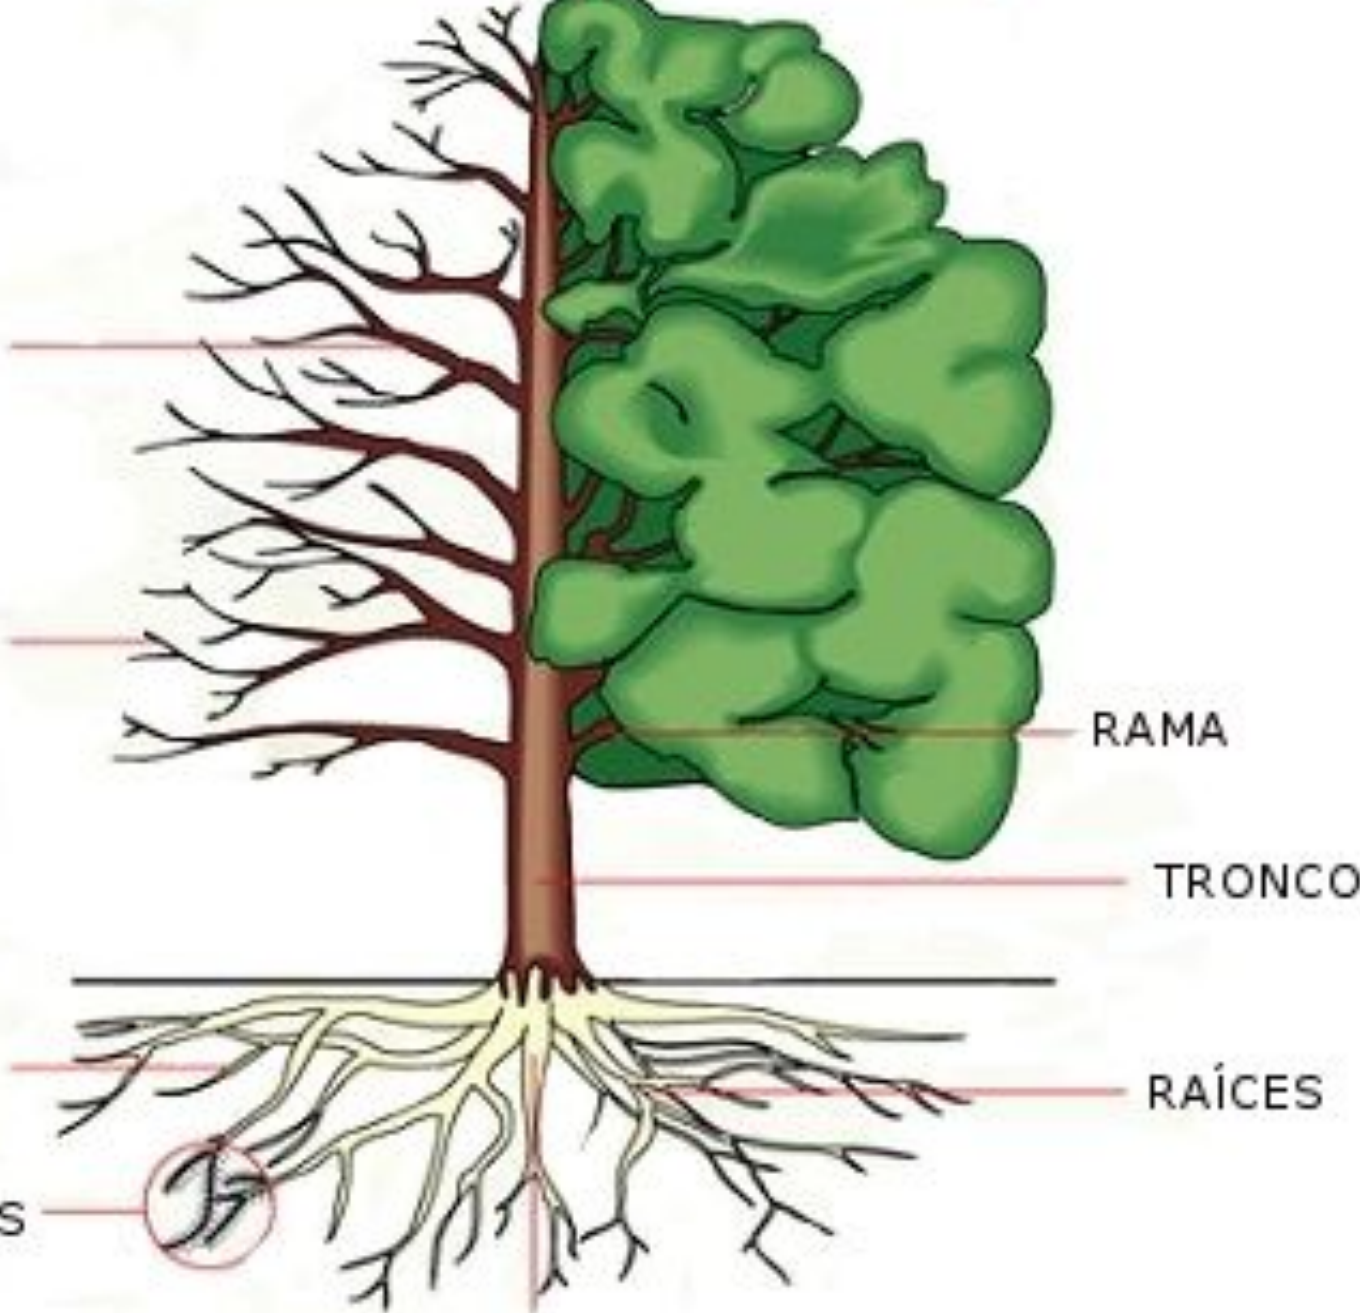

A dirt path winds through a dense forest. Sunlight filters through the trees, creating a dappled light effect on the path and the surrounding foliage. The trees are lush green, with some leaves showing hints of yellow and orange, suggesting an early autumn setting. The path is unpaved and appears to be a natural trail.

**ME GUSTA  
LA NATURALEZA**

**follaje**

COPA

RAMA

RAMITAS

BASE DEL TRONCO

RAMA

TRONCO

RAÍCES

RAÍCES

Experiencia

ramas

hojas

flor

fruto

tallo

tronco

raices