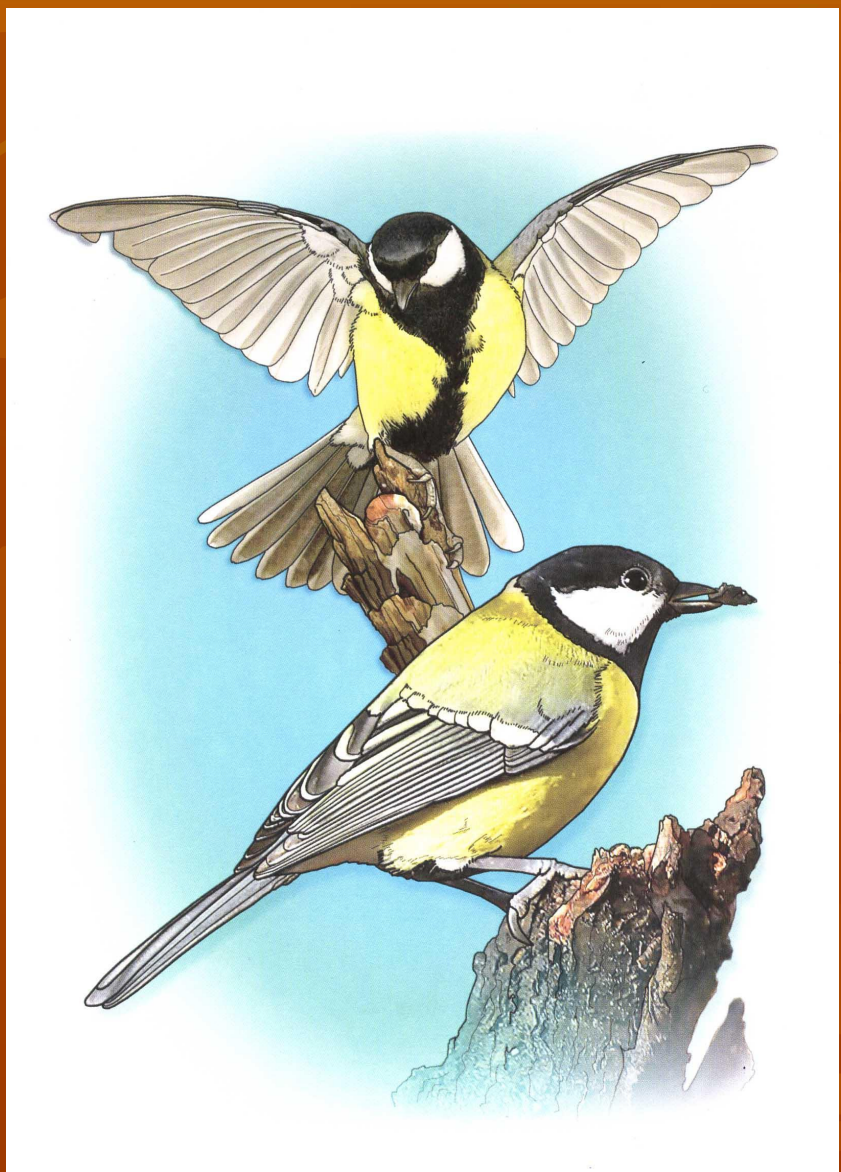

Птицы

The background of the image is a solid, warm orange-brown color. Overlaid on this background are several stylized, semi-transparent leaf patterns in a slightly darker shade of the background color. The leaves are scattered across the frame, with some showing prominent veins. The overall aesthetic is autumnal and natural.

Синица

Скворец

Сова

Кукушка

Грач

Утка

Гусь

Синица

Соловей

Дятел

Ласточка

Гнездо

Петух

Курица

Голубь