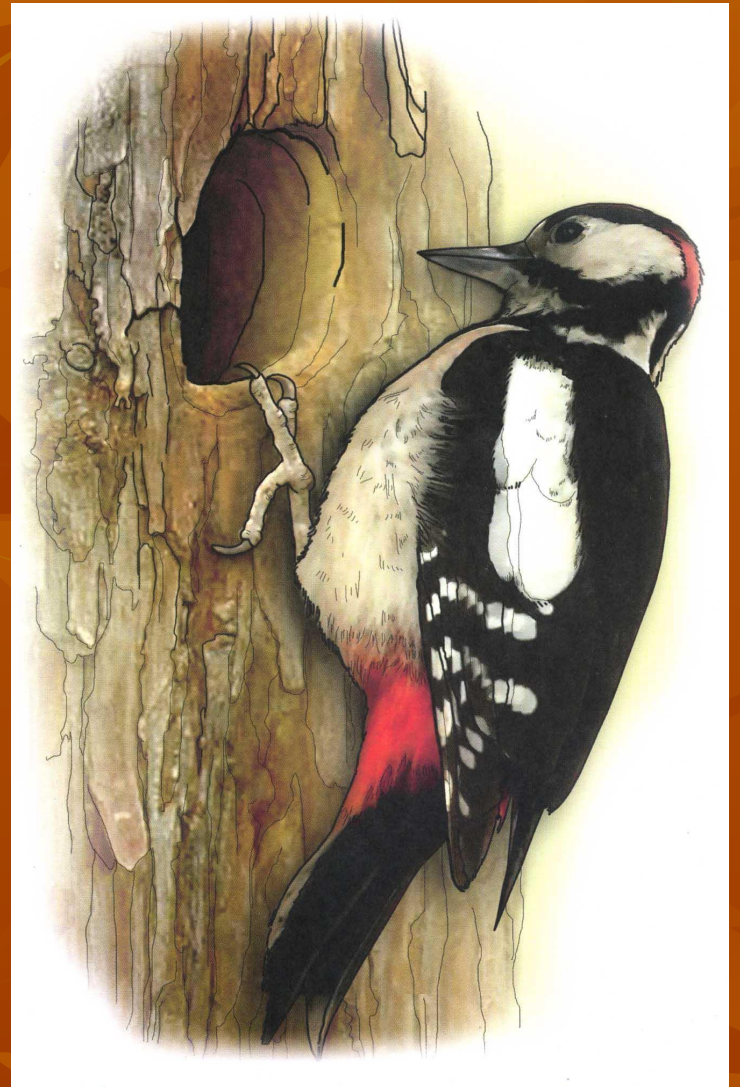

Птицы

The background of the image is a solid, warm orange-brown color. Overlaid on this background are several stylized, semi-transparent leaf patterns in a slightly darker shade of the background color. The leaves are scattered across the frame, with some showing prominent veins. The overall aesthetic is autumnal and natural.

Синица

Скворец

Сова

Кукушка

Грач

Утка

Гусь

Синица

Соловей

Дятел

Ласточка

Гнездо

Петух

Курица

Голубь