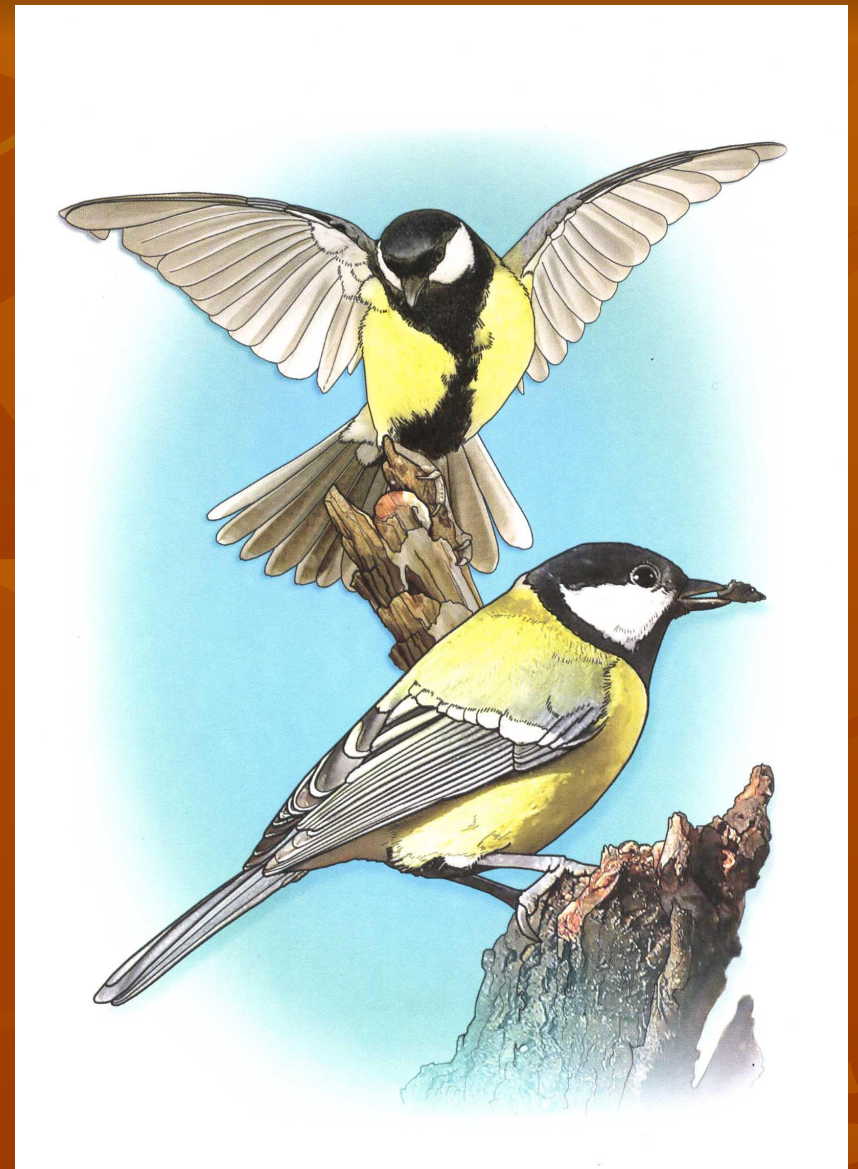

Птицы

The background of the image is a solid, warm orange-brown color. Overlaid on this background are several stylized, semi-transparent leaf patterns in a slightly darker shade of the background color. The leaves are scattered across the frame, with some showing prominent veins. The overall aesthetic is autumnal and natural.

Синица

Скворец

Сова

Кукушка

Грач

Утка

Гусь

Синица

Соловей

Дятел

Ласточка

Гнездо

Петух

Курица

Голубь