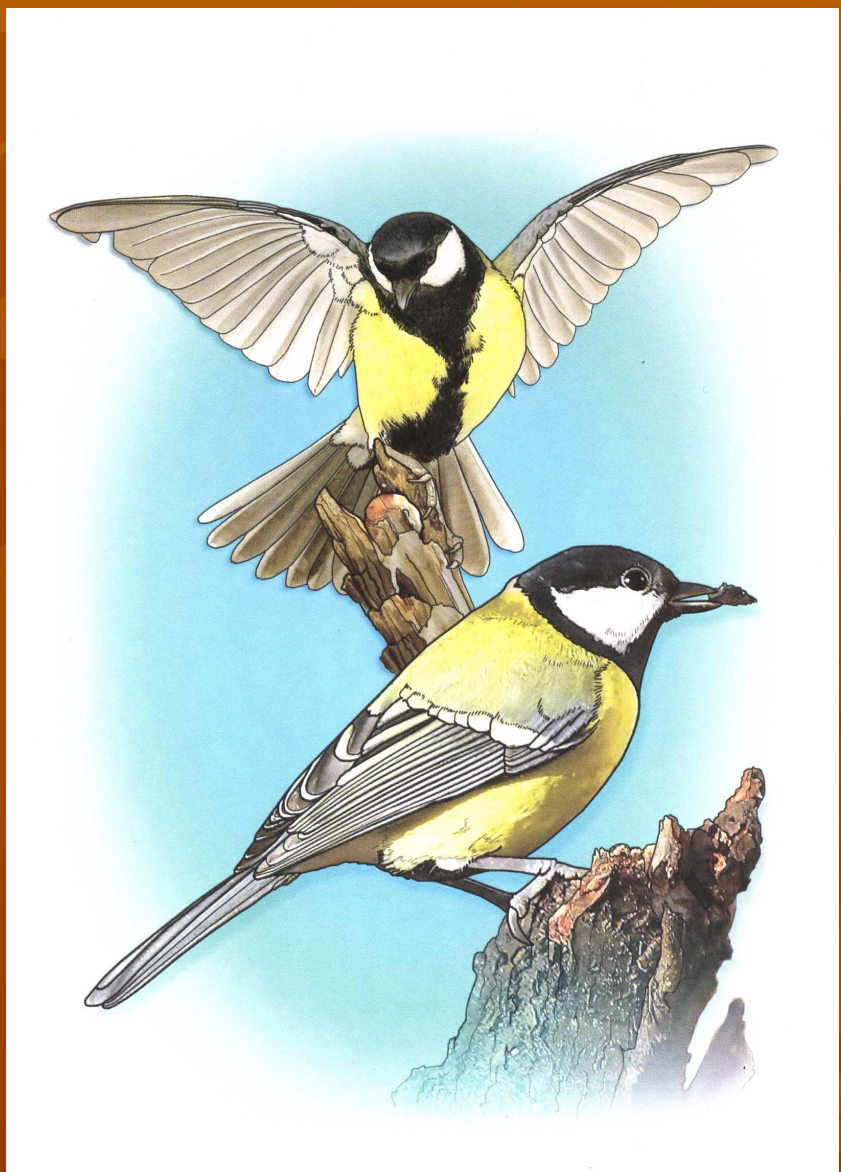

# Птицы

The background of the image is a solid, warm orange-brown color. Overlaid on this background are several stylized, semi-transparent leaf patterns in a slightly darker shade of the background color. The leaves are scattered across the frame, with some showing prominent veins. The overall aesthetic is autumnal and natural.

# Синица

# Скворец

Сова