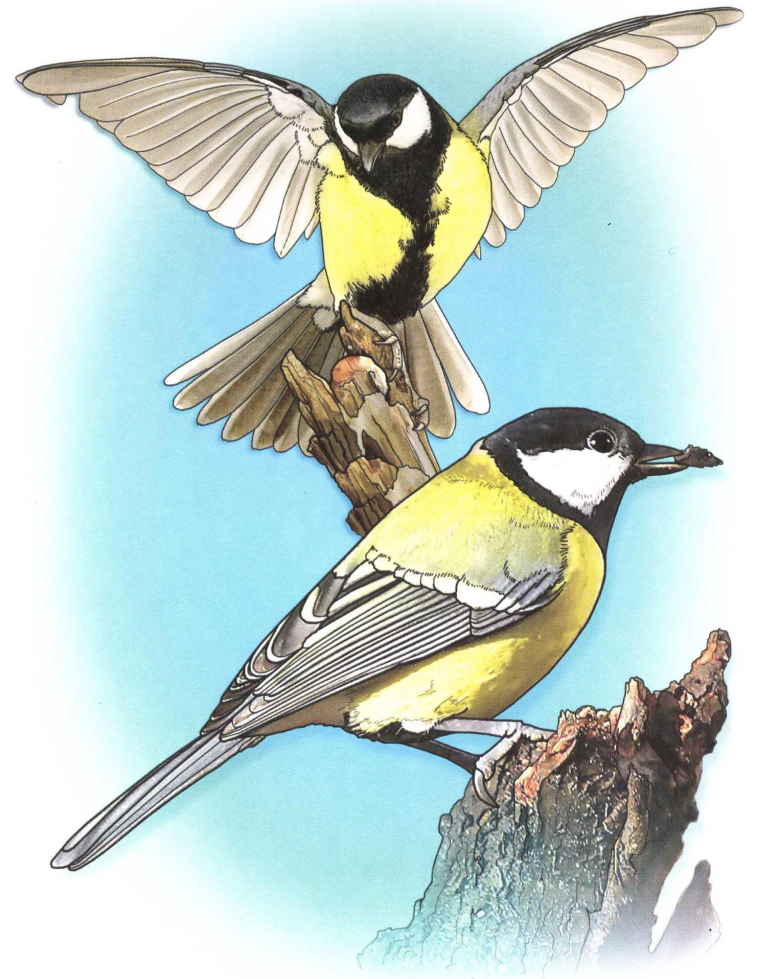

Птицы

The background of the image is a solid, warm orange-brown color. Overlaid on this background are several stylized, semi-transparent leaf patterns in a slightly darker shade of the background color. The leaves are scattered across the frame, with some showing prominent vein structures. The overall aesthetic is autumnal and natural.

Синица

Скворец

Сова

Кукушка

Грач

Утка

Гусь

Синица

Соловей

Дятел

Ласточка

Гнездо

Петух

Курица

Голубь