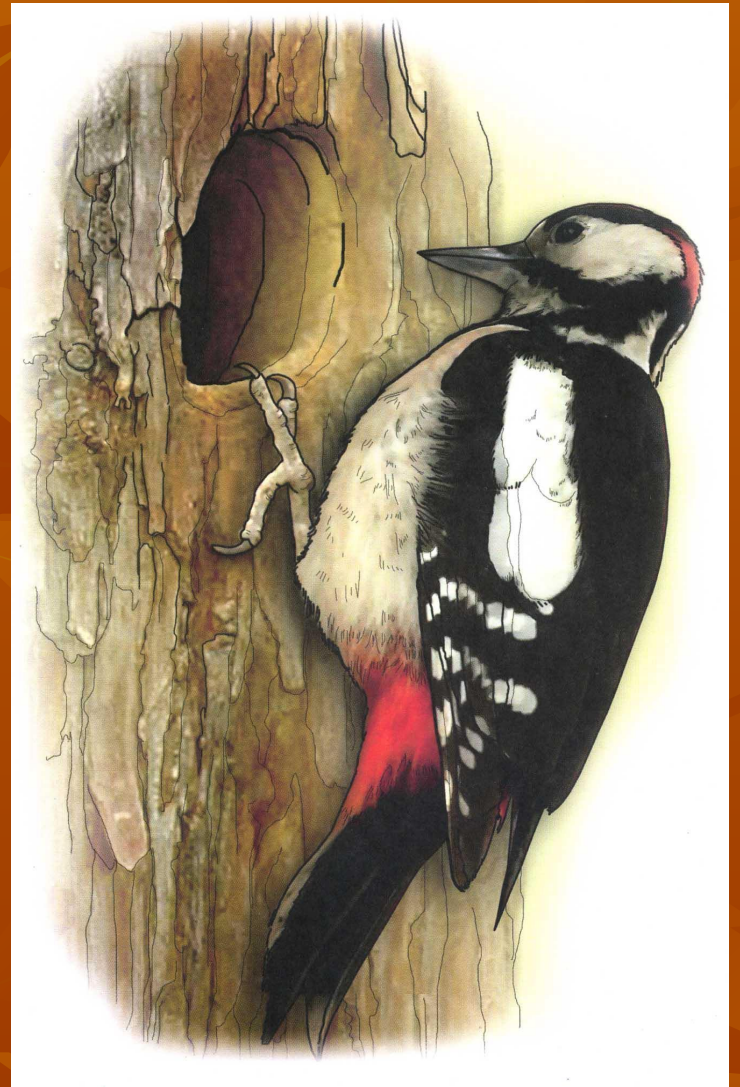

Птицы

The background of the image is a solid, warm orange-brown color. Overlaid on this background are several stylized, semi-transparent leaf patterns in a slightly darker shade of the background color. The leaves are scattered across the frame, with some showing prominent vein structures. The overall aesthetic is autumnal and natural.

Синица

Скворец

Сова

Кукушка

Грач

Утка

Гусь

Синица

Соловей

Дятел

Ласточка

Гнездо

Петух

Курица

Голубь