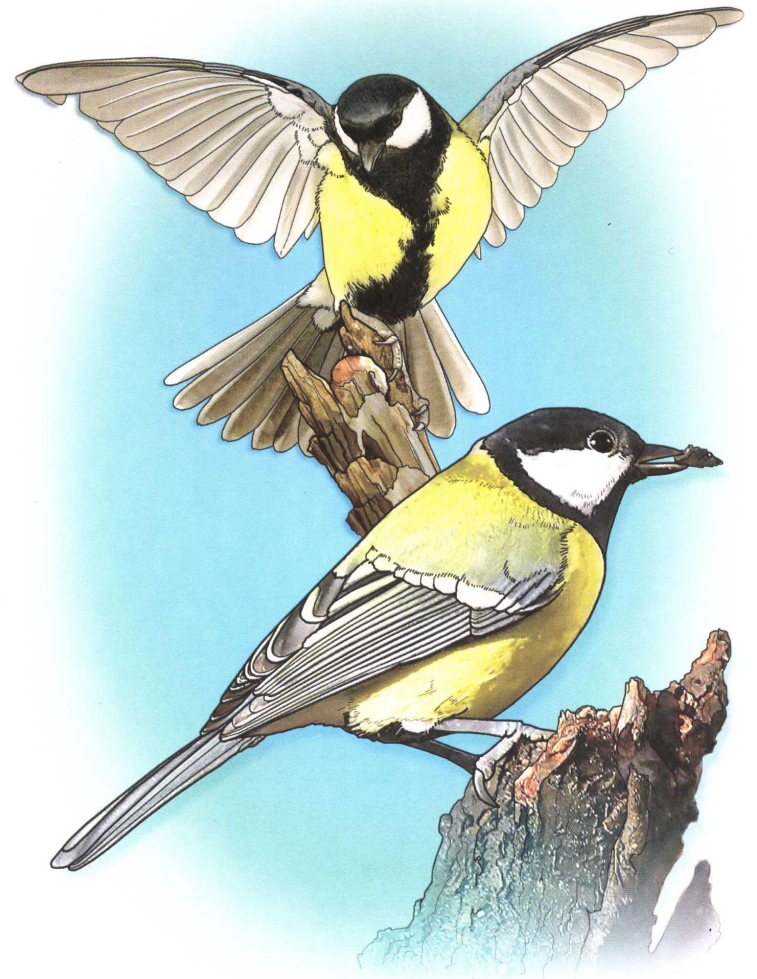

# Птицы

The background of the image is a solid, warm orange-brown color. Overlaid on this background are several stylized, semi-transparent leaf patterns in a slightly darker shade of the background color. The leaves are scattered across the frame, with some showing prominent veins. The overall aesthetic is autumnal and natural.

# Скворец

Сова

# Кукушка

Грач

Утка

Гусь

# Синица