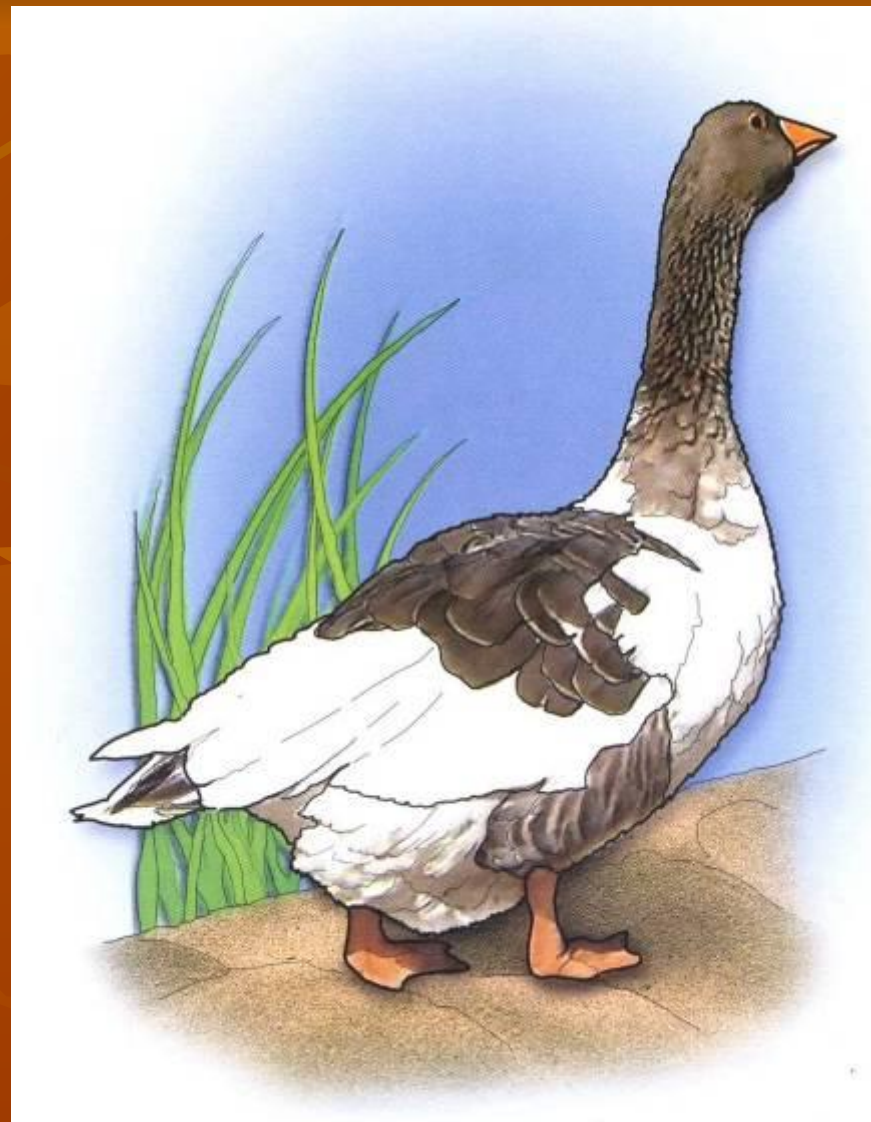

# Птицы

The background of the image is a solid, warm orange-brown color. Overlaid on this background are several stylized, semi-transparent leaf patterns in a slightly darker shade of the background color. The leaves are scattered across the frame, with some showing prominent veins. The overall aesthetic is autumnal and natural.

# Скворец

Сова

# Кукушка

Грач

Утка

Гусь

# Синица