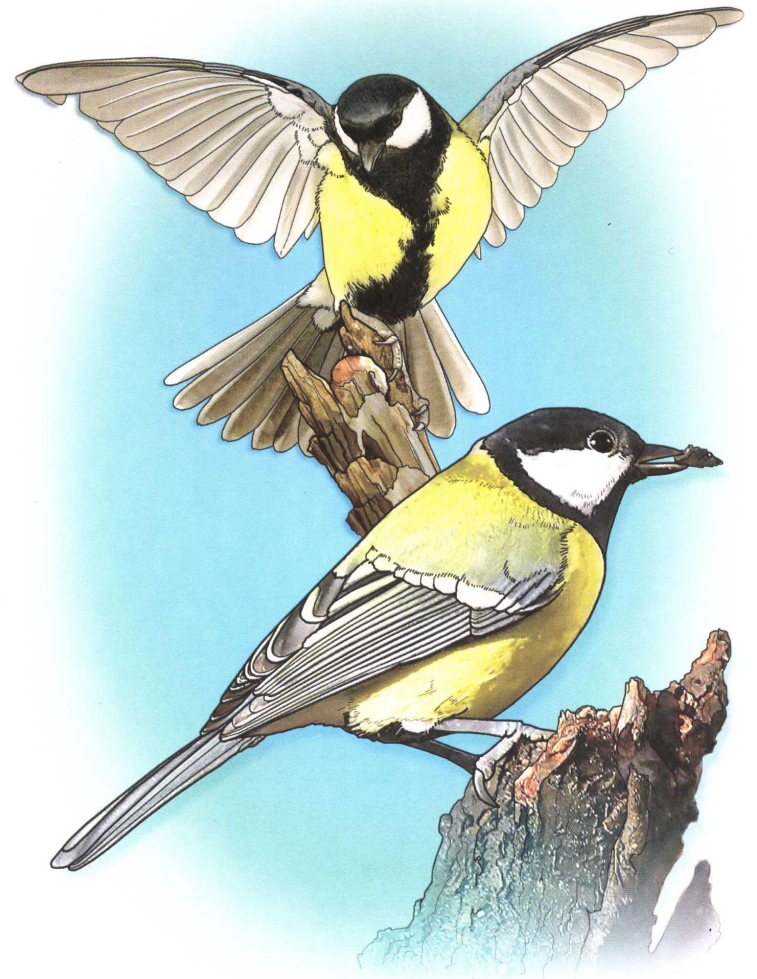

Птицы

The background of the image is a solid, warm orange-brown color. Overlaid on this background are several stylized, semi-transparent leaf patterns in a slightly darker shade of the background color. The leaves are scattered across the frame, with some showing prominent veins. The overall aesthetic is autumnal and natural.

Синица

Скворец

Сова

Кукушка

Грач

Утка

Гусь

Синица

Соловей

Дятел

Ласточка

Гнездо

Петух

Курица

Голубь