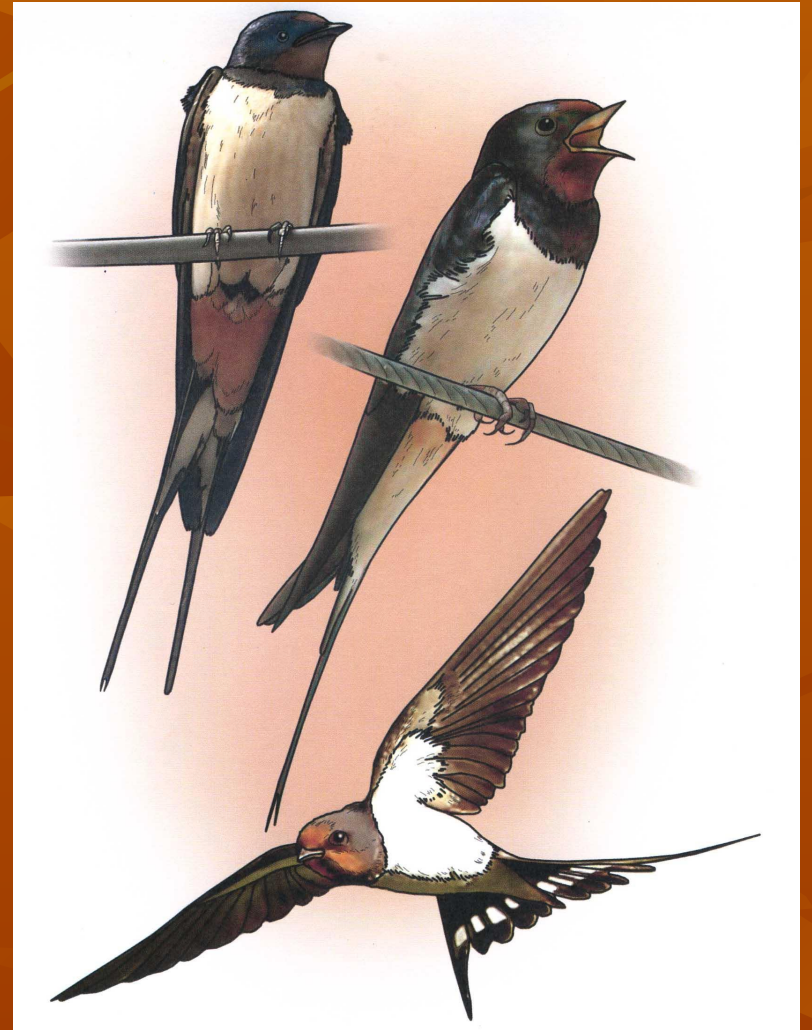

Птицы

The background of the image is a solid, warm orange-brown color. Overlaid on this background are several stylized, semi-transparent leaf patterns in a slightly darker shade of the background color. The leaves are scattered across the frame, with some showing prominent veins. The overall aesthetic is autumnal and natural.

Синица

Скворец

Сова

Кукушка

Грач

Утка

Гусь

Синица

Соловей

Дятел

Ласточка

Гнездо

Петух

Курица

Голубь