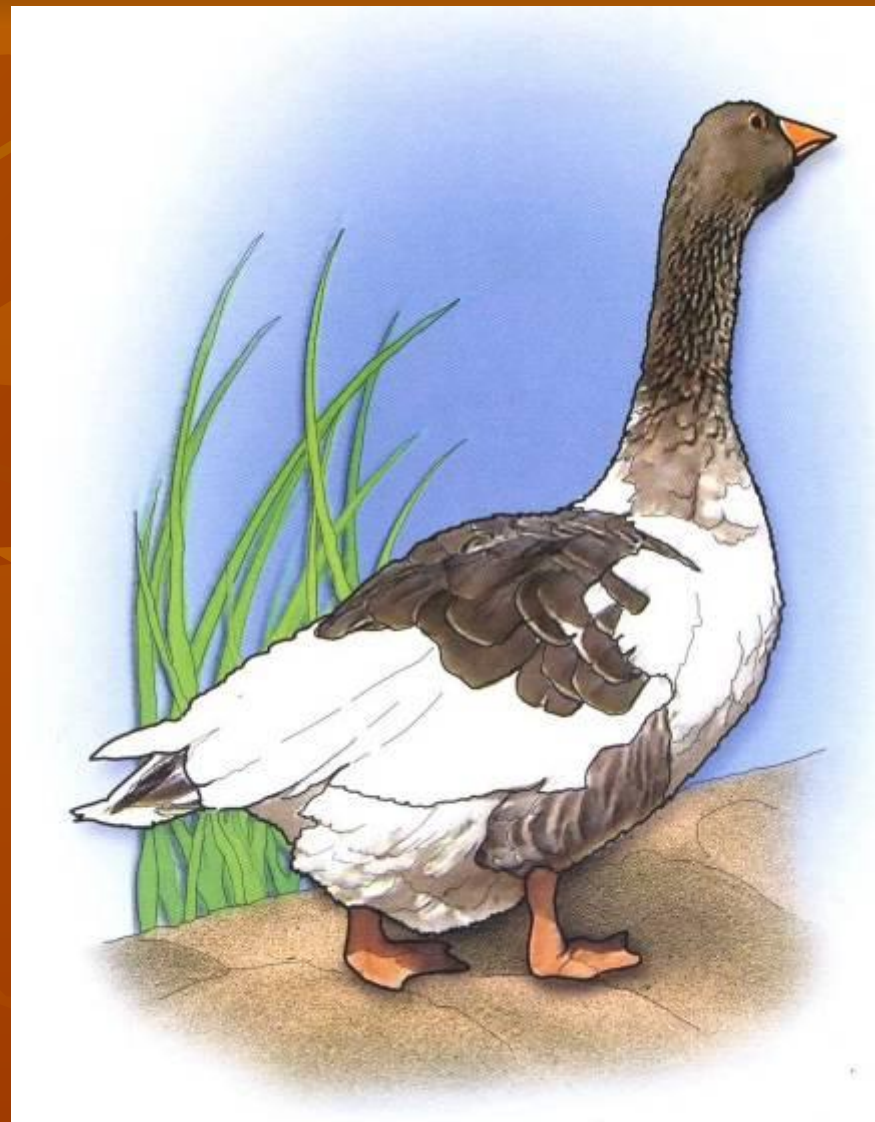

Птицы

The background of the image is a solid, warm orange-brown color. Overlaid on this background are several stylized, semi-transparent leaf patterns in a slightly darker shade of the background color. The leaves are scattered across the frame, with some showing prominent vein structures. The overall aesthetic is autumnal and natural.

Синица

Скворец

Сова

Кукушка

Грач

Утка

Гусь

Синица

Соловей

Дятел

Ласточка

Гнездо

Петух

Курица

Голубь