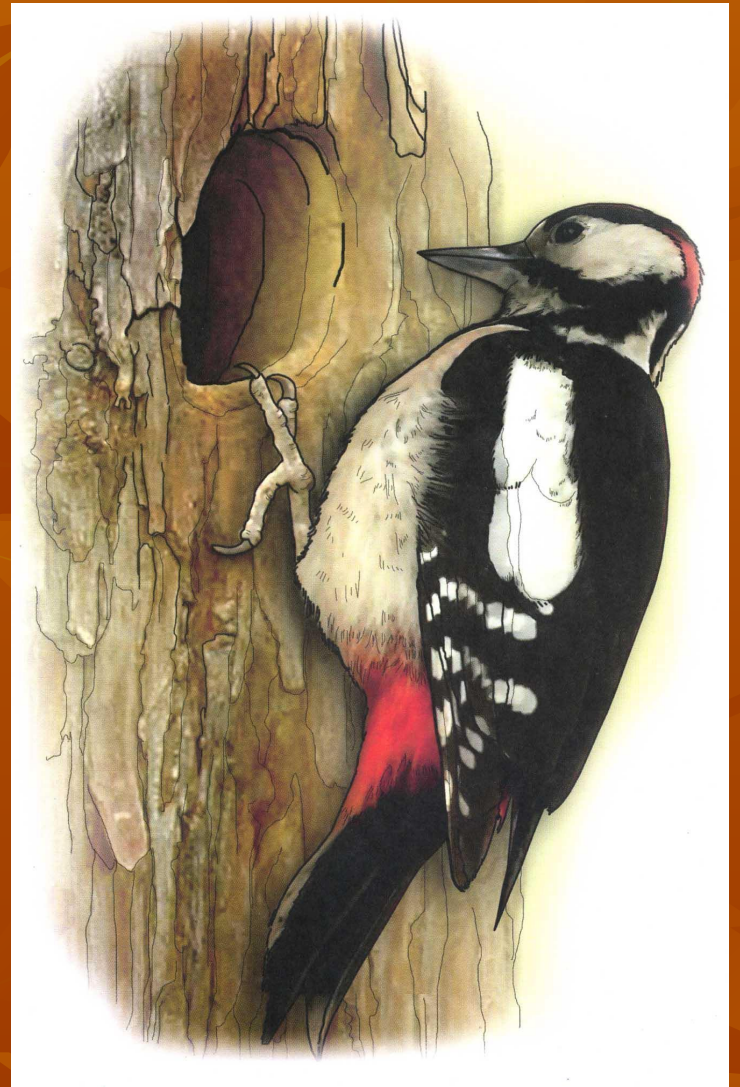

# Птицы

The background of the image is a solid, warm orange-brown color. Overlaid on this background are several stylized, semi-transparent leaf patterns in a slightly darker shade of the background color. The leaves are scattered across the frame, with some showing prominent veins. The overall aesthetic is autumnal and natural.

# Скворец

Сова

# Кукушка

Грач

Утка

Гусь