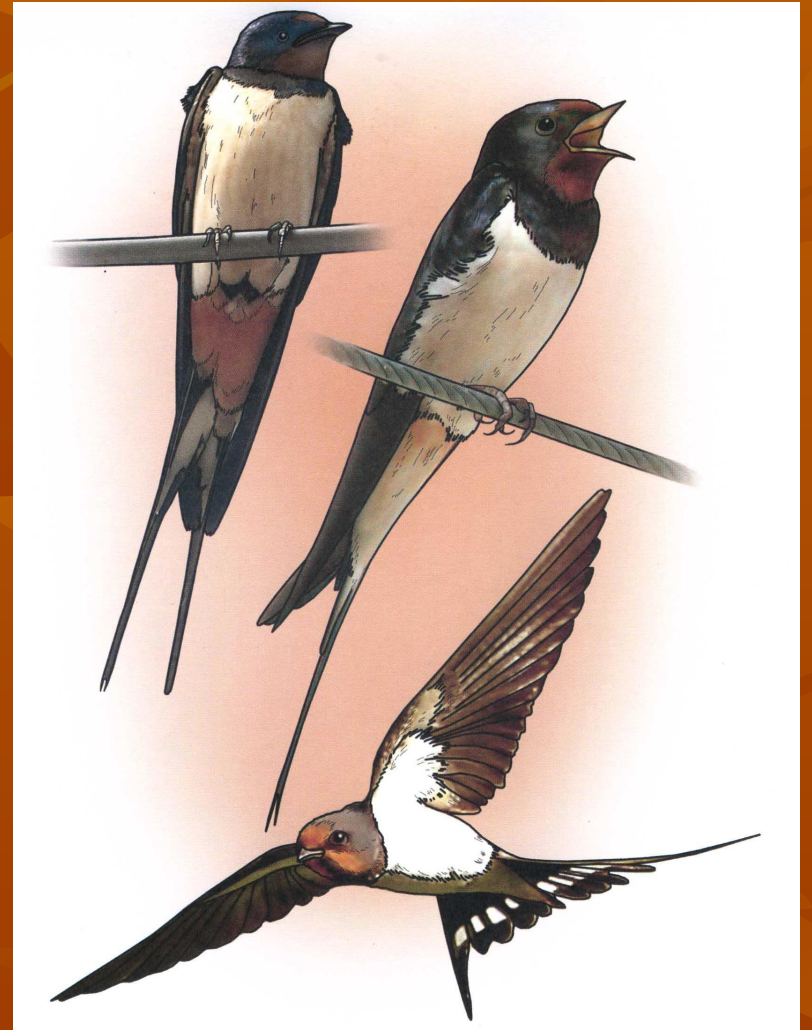

Птицы

The background of the image is a solid, warm orange-brown color. Overlaid on this background are several stylized, semi-transparent leaf patterns in a slightly darker shade of the background color. The leaves are scattered across the frame, with some showing prominent vein structures. The overall aesthetic is autumnal and natural.

Синица

Скворец

Сова

Кукушка

Грач

Утка

Гусь

Синица

Соловей

Дятел

Ласточка

Гнездо

Петух

Курица

Голубь