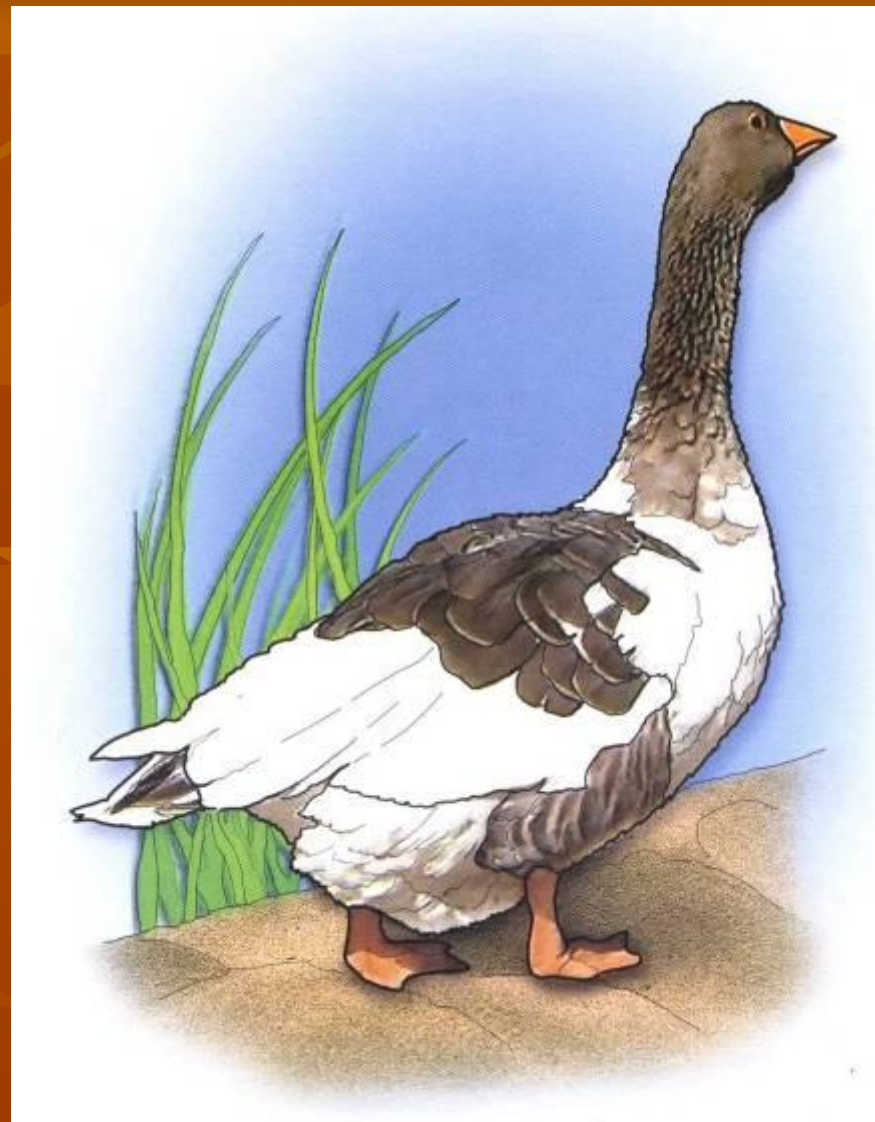

Птицы

The background of the image is a solid, warm orange-brown color. Overlaid on this background are several stylized, semi-transparent leaf patterns in a slightly darker shade of the background color. The leaves are scattered across the frame, with some showing prominent veins. The overall aesthetic is autumnal and natural.

Синица

Скворец

Сова

Кукушка

Грач

Утка

Гусь

Синица

Соловей

Дятел

Ласточка

Гнездо

Петух

Курица

Голубь