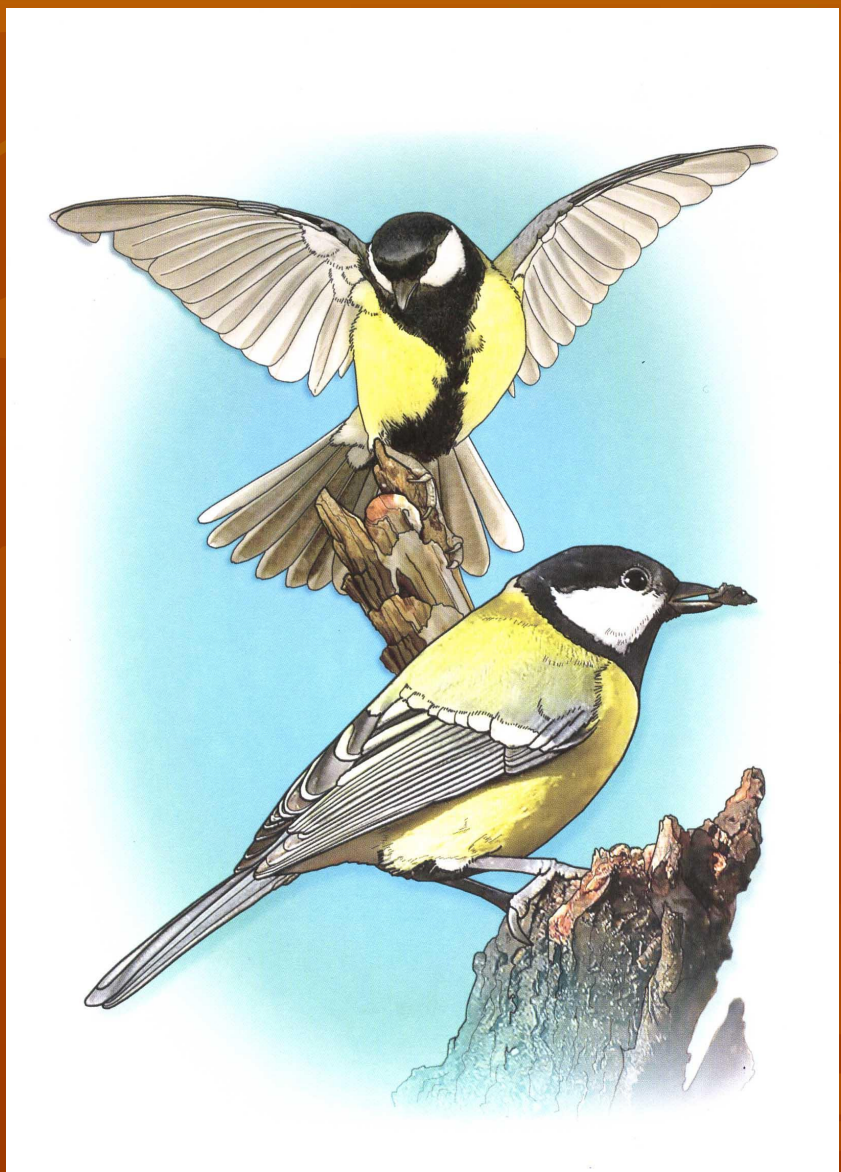

Птицы

The background of the image is a solid, warm orange-brown color. Overlaid on this background are several stylized, semi-transparent leaf patterns in a slightly darker shade of the background color. The leaves are scattered across the frame, with some showing prominent vein structures. The overall aesthetic is autumnal and natural.

Синица

Скворец

Сова

Кукушка

Грач

Утка

Гусь

Синица

Соловей

Дятел

Ласточка

Гнездо

Петух

Курица

Голубь