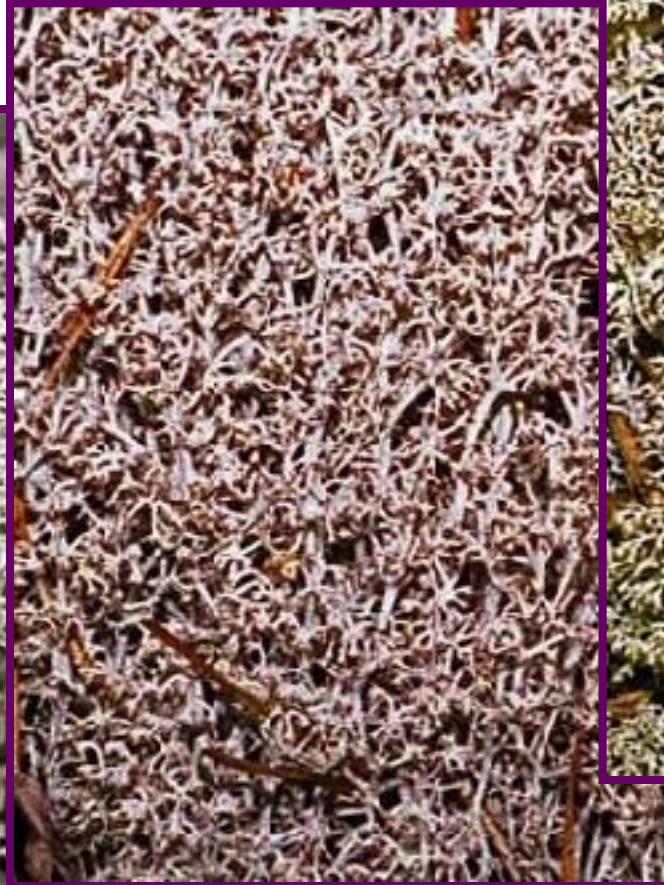

Корм для животных