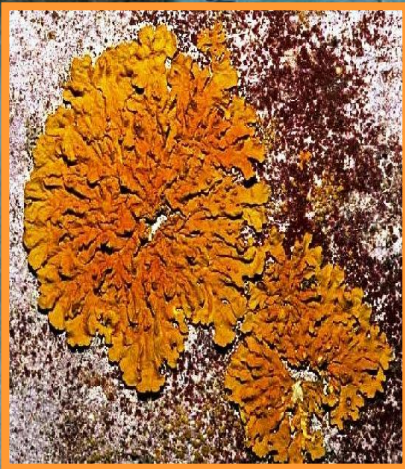

Загородная дорога

Бриория

Золотянка

Уснея