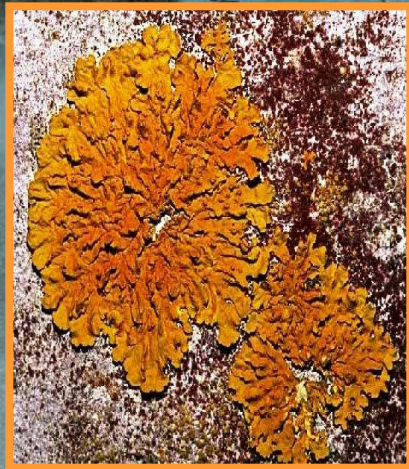

Загородная дорога

Золотянка

Бриория

Уснея