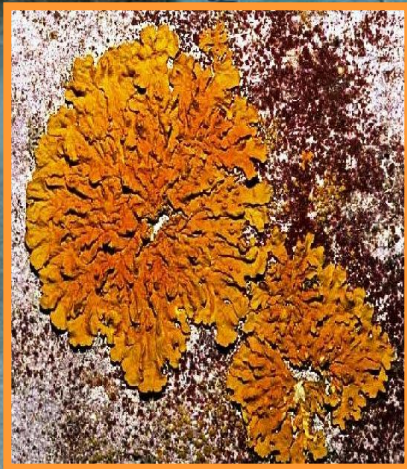

Загородная дорога

Золотянка

Бриория

Уснея