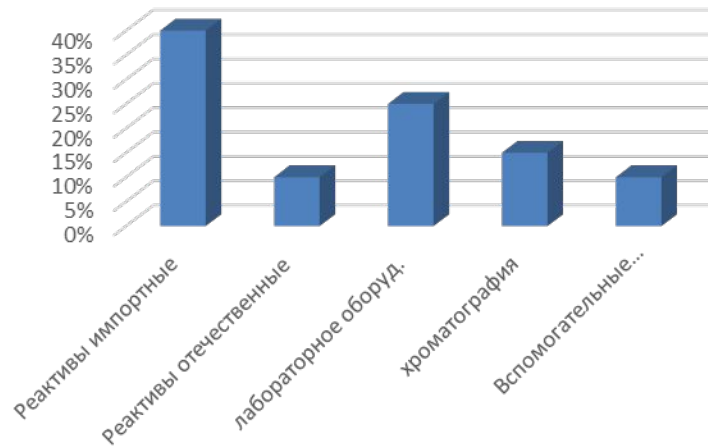

Клиенты, регионы сбыта

Товары Химмед