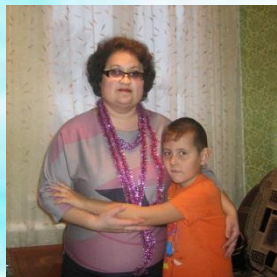

A decorative Mother's Day card with a light blue background and a silver, embossed border. In the top left corner, there is a large, silver, glossy ribbon bow. In the center, a baby with blonde hair and blue eyes is peeking over a large, vibrant bouquet of flowers. The bouquet includes pink daisies, pink roses, and purple flowers. The text is in a stylized, pink, bubbly font with a white outline and a drop shadow.

Будь самой
счастливой!

С Днем Матери!

Представляет...

Наши

мамы

Поздравляем наших

мам!

Kate

A decorative Mother's Day card with a light blue background and a silver, textured border. In the top left corner, there is a large, light blue ribbon tied in a bow. In the top right corner, there are five blue arrow icons pointing to the right, arranged in two columns (three in the top row, two in the bottom row). The central image shows a baby with blonde hair and blue eyes, wearing a white sailor-style shirt, looking towards the camera. To the left of the baby is a large bouquet of flowers, including pink daisies, pink roses, and purple flowers. The text "Будь самой счастливой!" is written in a pink, cursive font with a white outline, positioned above the baby. At the bottom, the text "С Днем Матери!" is written in a large, pink, bubbly font with a yellow outline.