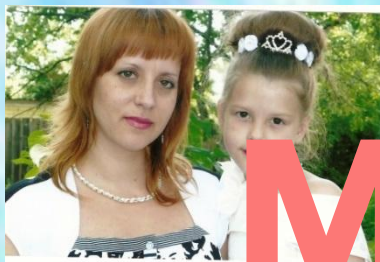

A decorative Mother's Day card with a light blue background and a silver, embossed border. In the top left corner, there is a large, silver, glossy ribbon bow. The central image shows a baby with blonde hair and blue eyes, wearing a white sailor-style shirt, looking towards the camera. To the left of the baby is a vibrant bouquet of flowers, including pink daisies, red and pink roses, and purple flowers. The text is written in a stylized, pink-to-purple gradient font with a yellow outline. The overall theme is celebratory and affectionate.

Будь самой
счастливой!

С Днем Матери!

Представляет...

Наши

мамы

Поздравляем наших

мам!

Koro

A decorative Mother's Day card with a light blue background and a silver, embossed border. In the top left corner, there is a large, silver, shiny ribbon bow. In the top right corner, there are five blue right-pointing arrow icons arranged in two columns. The central image shows a baby with blonde hair and blue eyes, wearing a white sailor-style shirt, looking towards the camera. To the left of the baby is a large bouquet of flowers, including pink daisies, pink roses, and purple flowers. The text is in a stylized, bubbly font with a pink-to-purple gradient and a yellow outline.