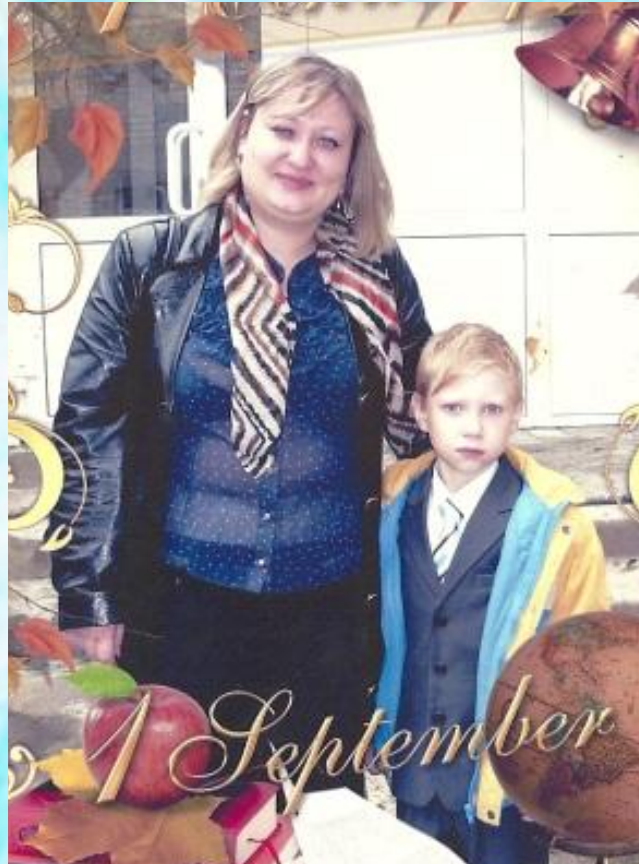

A decorative Mother's Day card with a light blue background and a silver, embossed border. In the top left corner, there is a large, silver, glossy ribbon bow. In the center, a baby with blonde hair and blue eyes is peeking over a large, vibrant bouquet of flowers. The bouquet includes pink daisies, pink roses, and purple flowers. The text is in a stylized, pink, bubbly font with a white outline and a drop shadow.

Будь самой
счастливой!

С Днем Матери!

Представляет...

Наши

мамы

Поздравляем наших

мам!

Kate

A decorative Mother's Day card with a light blue background and a silver, textured border. In the top left corner, there is a large, light blue ribbon tied in a bow. In the top right corner, there are five blue arrow icons pointing to the right, arranged in two columns (three in the top row, two in the bottom row). The central image shows a baby with blonde hair and blue eyes, wearing a white sailor-style shirt, looking towards the camera. To the left of the baby is a large bouquet of flowers, including pink daisies, pink roses, and purple flowers. The text "Будь самой счастливой!" is written in a pink, cursive font with a white outline, positioned above the baby. At the bottom, the text "С Днем Матери!" is written in a large, pink, bubbly font with a yellow outline.