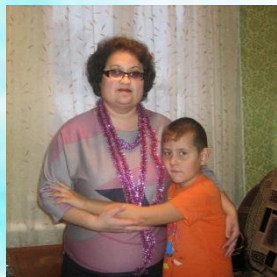

A decorative Mother's Day card with a light blue background and a silver, embossed border. In the top left corner, there is a large, silver, glossy ribbon bow. The central image shows a baby with blonde hair and blue eyes, wearing a white sailor-style shirt, looking towards the camera. To the left of the baby is a vibrant bouquet of flowers, including pink daisies, red and pink roses, and purple flowers. The text is written in a stylized, pink-to-purple gradient font with a yellow outline. The overall theme is celebratory and affectionate.

Будь самой
счастливой!

С Днем Матери!

Представляет...

Наши

мамы

Поздравляем наших

мам!

Koro

A decorative Mother's Day card with a light blue background and a silver, embossed border. In the top left corner, there is a large, silver, shiny ribbon bow. In the top right corner, there are five blue right-pointing arrow icons arranged in two columns. The central image shows a baby with blonde hair and blue eyes, wearing a white sailor-style shirt, looking towards the camera. To the left of the baby is a large bouquet of flowers, including pink daisies, pink roses, and purple flowers. The text is in a stylized, bubbly font with a pink-to-purple gradient and a yellow outline.