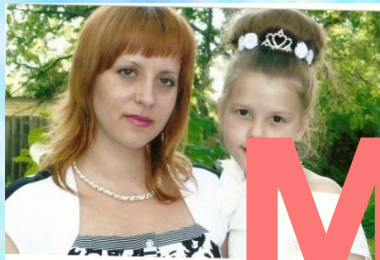

A decorative Mother's Day card with a light blue background and a silver, embossed border. In the top left corner, there is a large, silver, glossy ribbon bow. In the center, a baby with blonde hair and blue eyes is peeking over a large, vibrant bouquet of flowers. The bouquet includes pink daisies, pink roses, and purple flowers. The text is in a stylized, pink, bubbly font with a white outline and a drop shadow.

Будь самой
счастливой!

С Днем Матери!

Представляет...

Наши

мамы

Поздравляем наших

мам!

Kate

A decorative Mother's Day card with a light blue background and a silver, textured border. In the top left corner, there is a large, light blue ribbon tied in a bow. In the top right corner, there are five blue arrow icons pointing to the right, arranged in two columns (three in the top row, two in the bottom row). The central image shows a baby with blonde hair and blue eyes, wearing a white sailor-style shirt, looking towards the camera. To the left of the baby is a large bouquet of flowers, including pink daisies, pink roses, and purple flowers. The text "Будь самой счастливой!" is written in a pink, cursive font with a white outline, positioned above the baby. At the bottom, the text "С Днем Матери!" is written in a large, pink, bubbly font with a yellow outline.