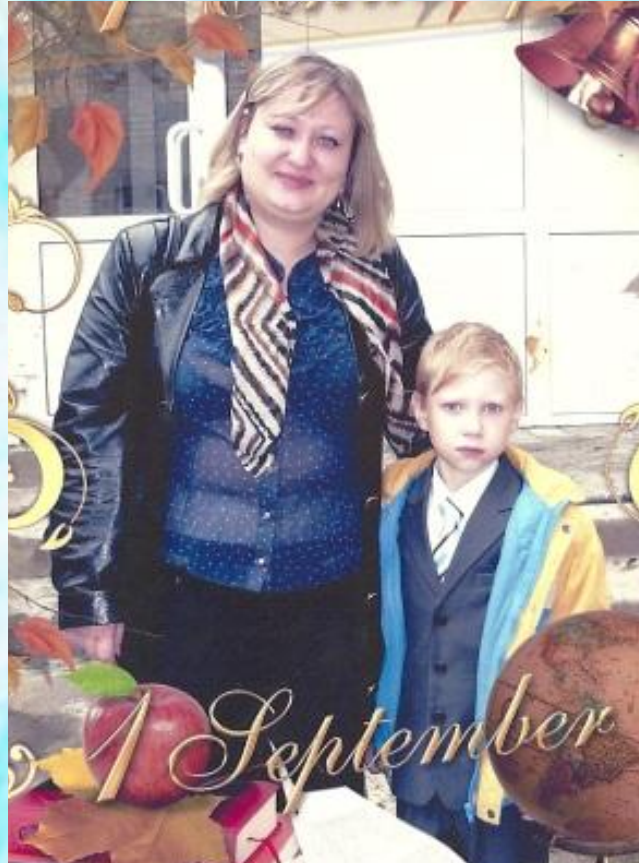

A decorative Mother's Day card with a light blue background and a silver, embossed border. In the top left corner, there is a large, silver, glossy ribbon bow. The central image shows a baby with blonde hair and blue eyes, wearing a white sailor-style shirt, looking towards the camera. To the left of the baby is a vibrant bouquet of flowers, including pink daisies, red and pink roses, and purple flowers. The text is written in a stylized, pink-to-purple gradient font with a yellow outline. The overall theme is celebratory and affectionate.

Будь самой
счастливой!

С Днем Матери!

Представляет...

Наши

мамы

Поздравляем наших

мам!

Koro

A decorative Mother's Day card with a light blue background and a silver, embossed border. In the top left corner, there is a large, silver, shiny ribbon bow. In the top right corner, there are five blue right-pointing arrow icons arranged in two columns. The central image shows a baby with blonde hair and blue eyes, wearing a white sailor-style shirt, looking towards the camera. To the left of the baby is a large bouquet of flowers, including pink daisies, pink roses, and purple flowers. The text is in a stylized, bubbly font with a pink-to-purple gradient and a yellow outline.