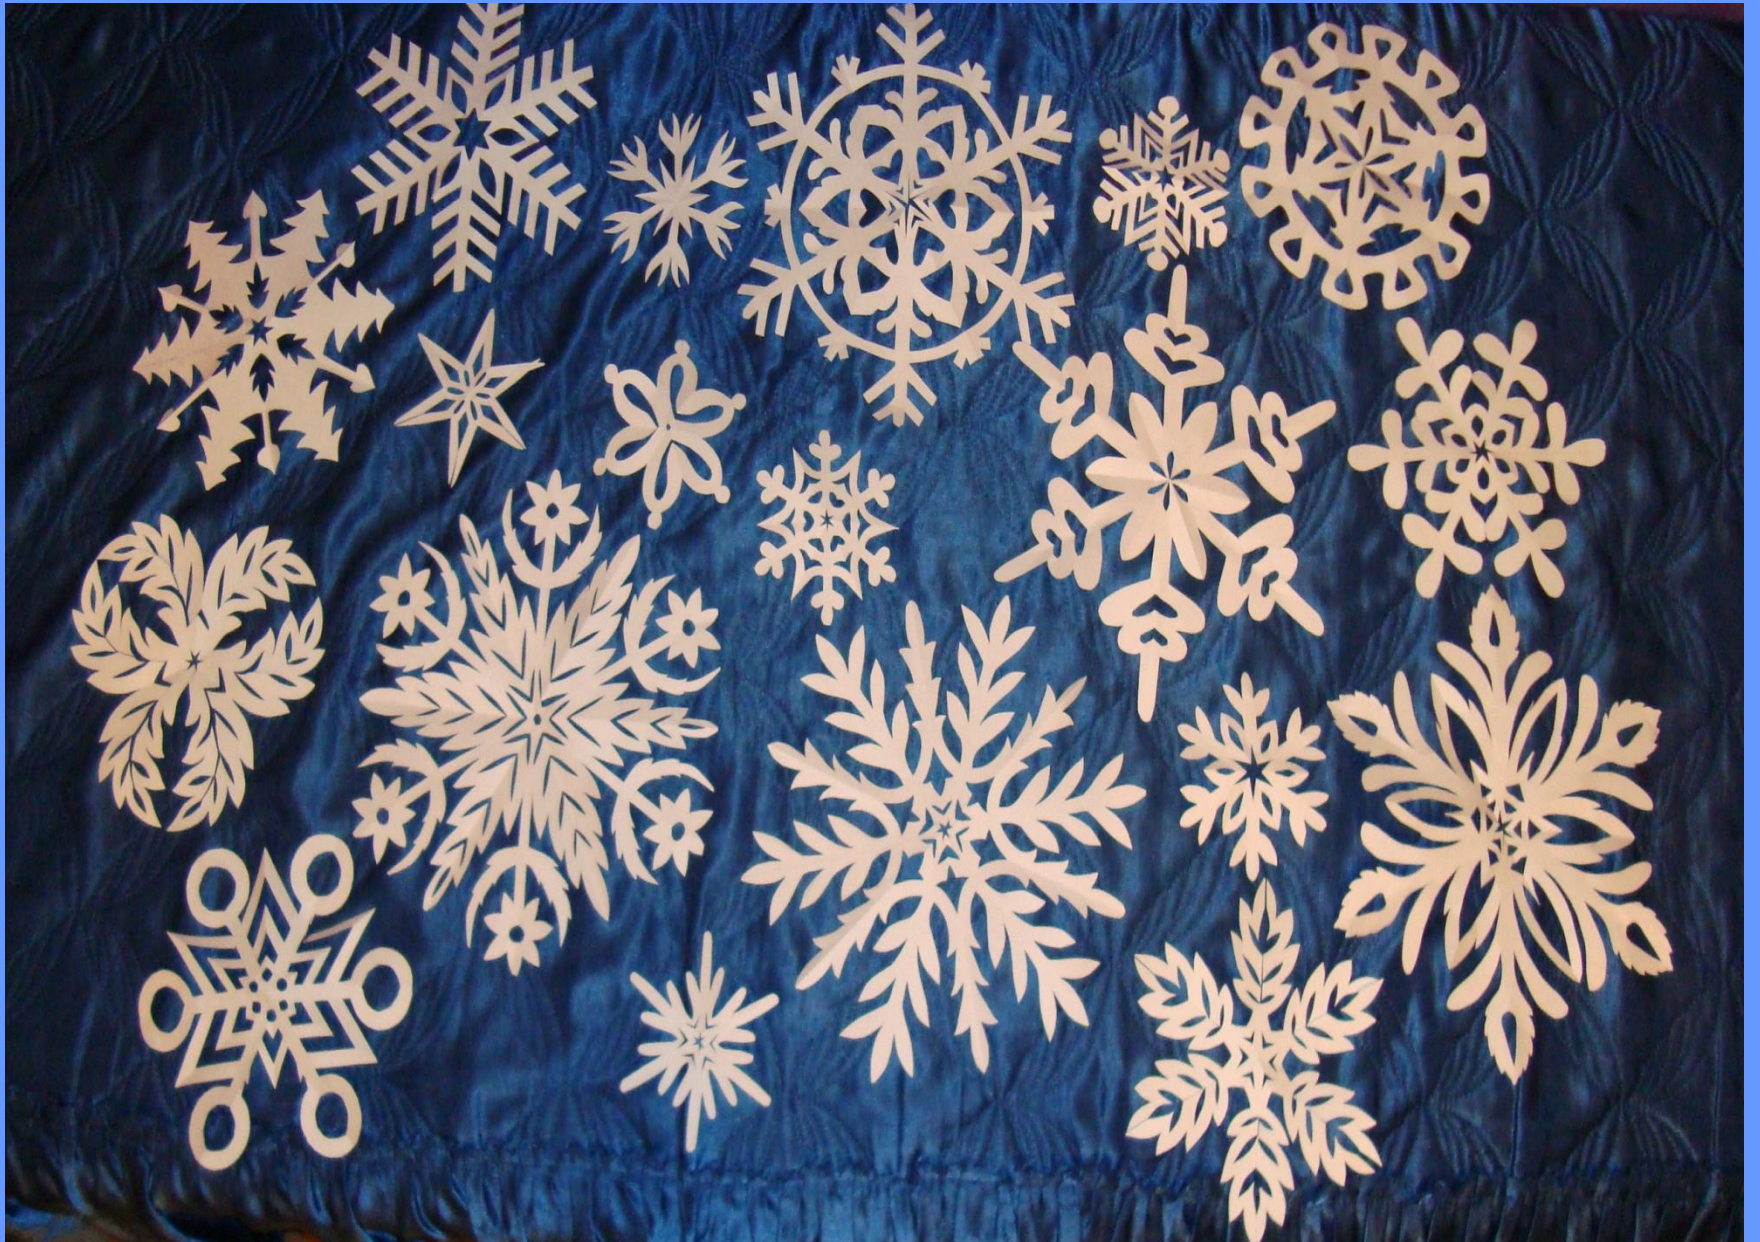

The background features a gradient from dark blue at the top to light blue at the bottom, with numerous white and light blue snowflakes of various sizes scattered throughout, creating a winter atmosphere.

**Чертим  
перпендикулярные  
линии. Рисуем узор  
одного луча снежинки.**

A close-up photograph of snowflakes on a blue background. The snowflakes are intricate and detailed, with various shapes and sizes. The background is a soft, light blue color. The text is centered and written in a bold, blue, serif font.