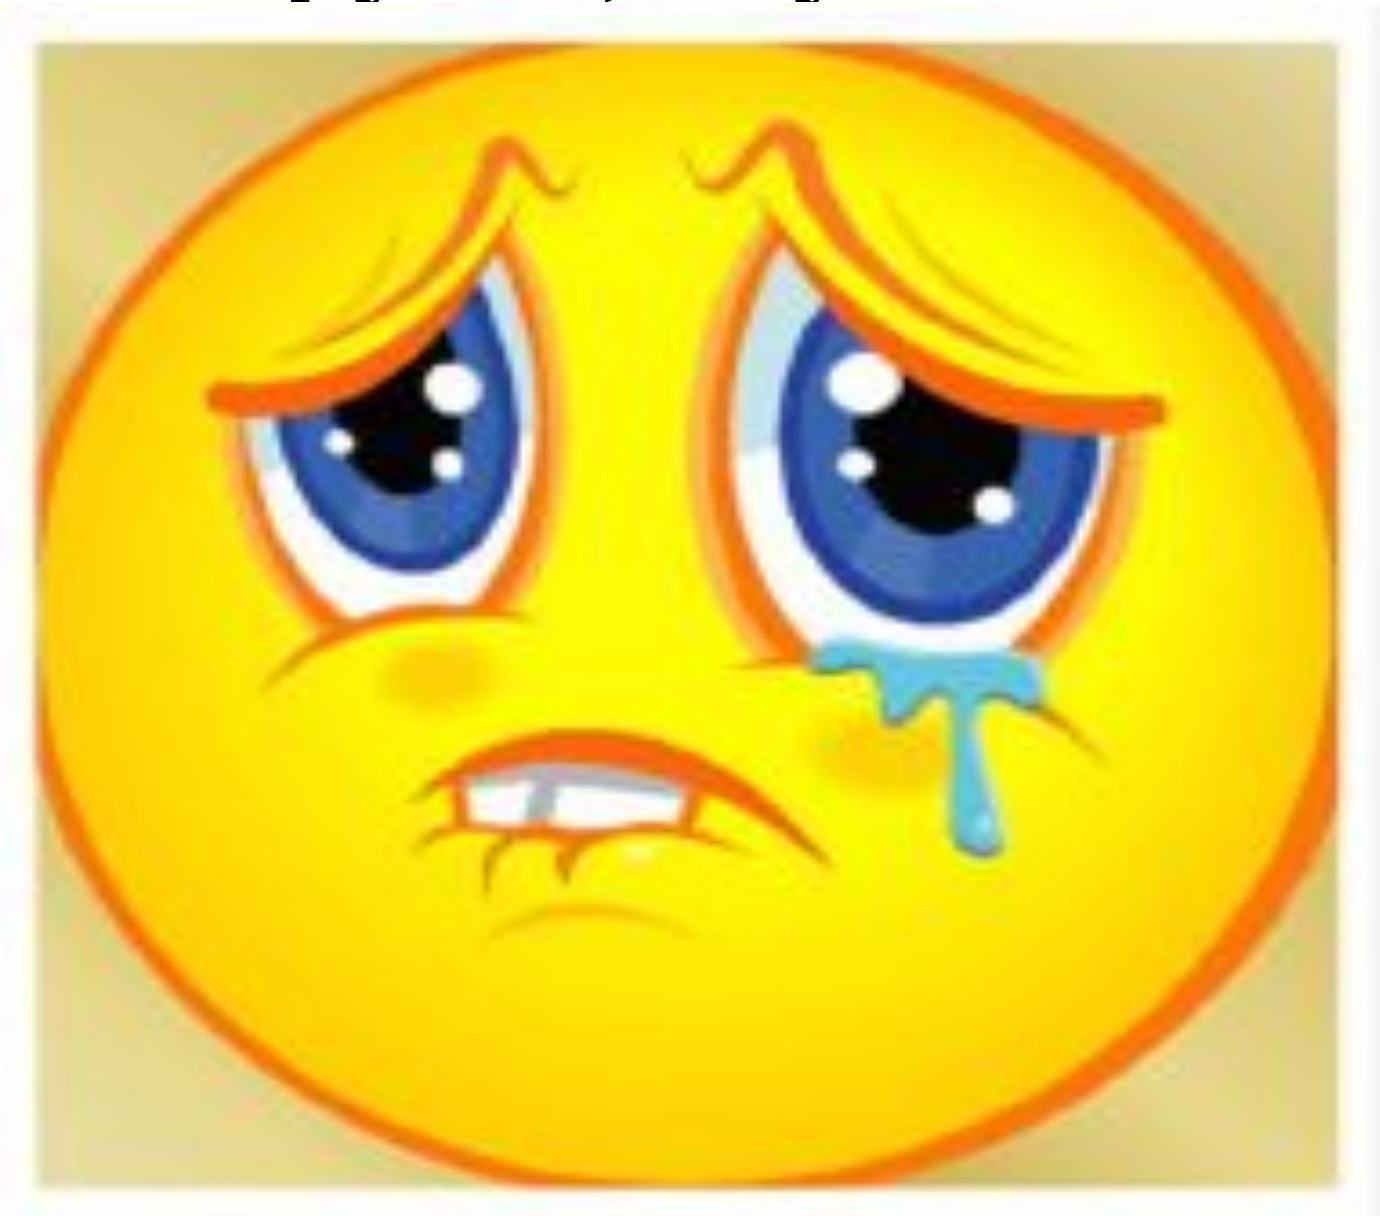

Грусть, скука