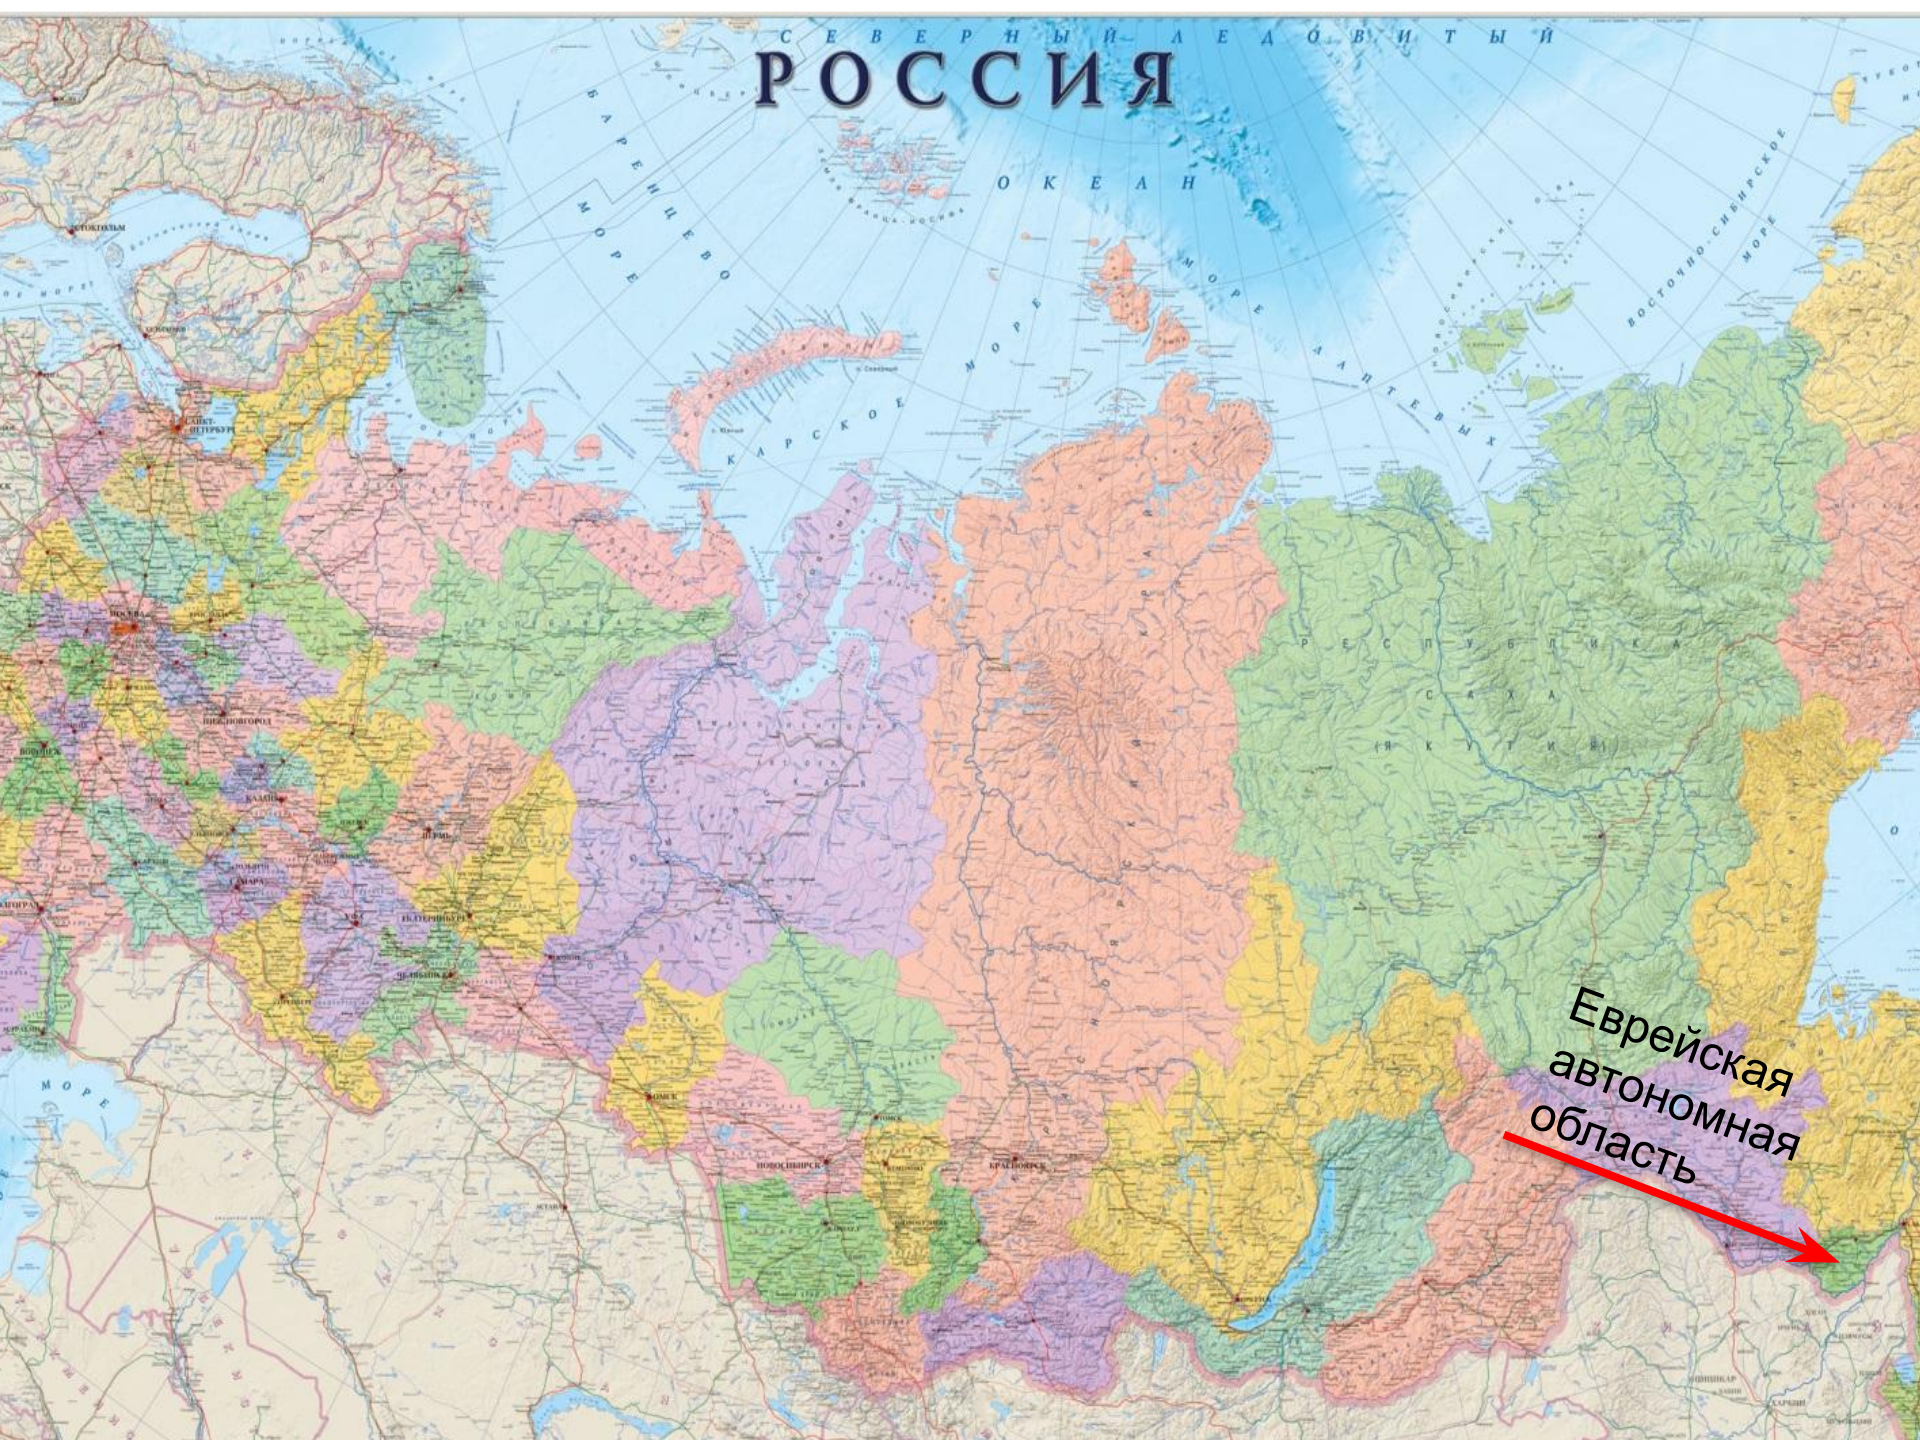

РОССИЯ

Еврейская
автономная
область