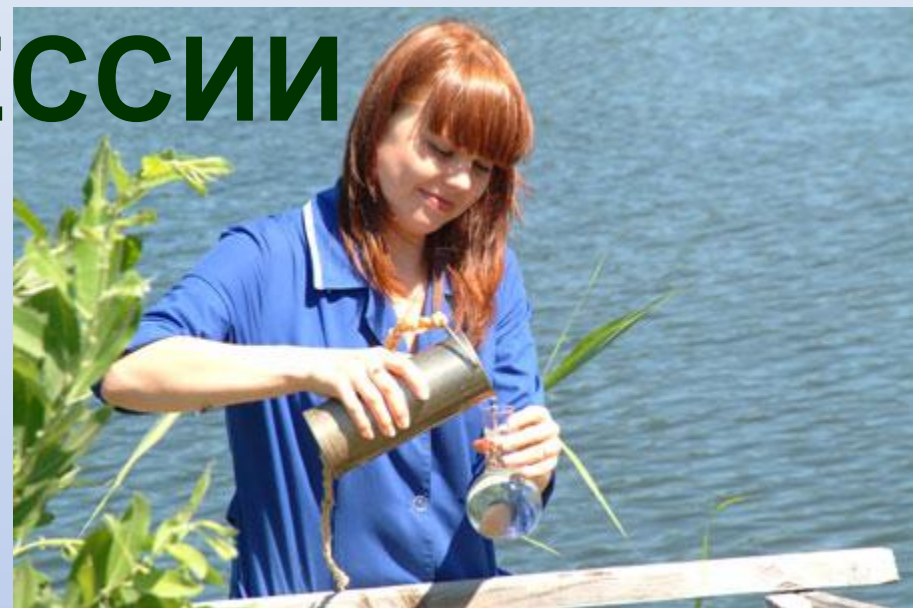

**Вас приветствует  
2 Д класс!!!**

A composite image of Earth from space, showing various elements of nature and technology. The Earth is depicted as a small globe with a blue ocean and green landmasses. On the left, there is a large industrial power plant with several cooling towers. In the center, a white sailboat is on the water. On the right, there are several sheep grazing in a green field. The Earth is surrounded by a blue sky with white clouds. Several satellites and space stations are visible in orbit around the globe. The text "ЭТО НАША ПЛАНЕТА И МЫ ВЫБИРАЕМ - КАКОЙ ОНА БУДЕТ!" is written in orange at the bottom of the image.

# ЭКОЛОГИЧЕСКИЕ ПРОФЕССИИ

**МОЛОДЦЫ !!!**