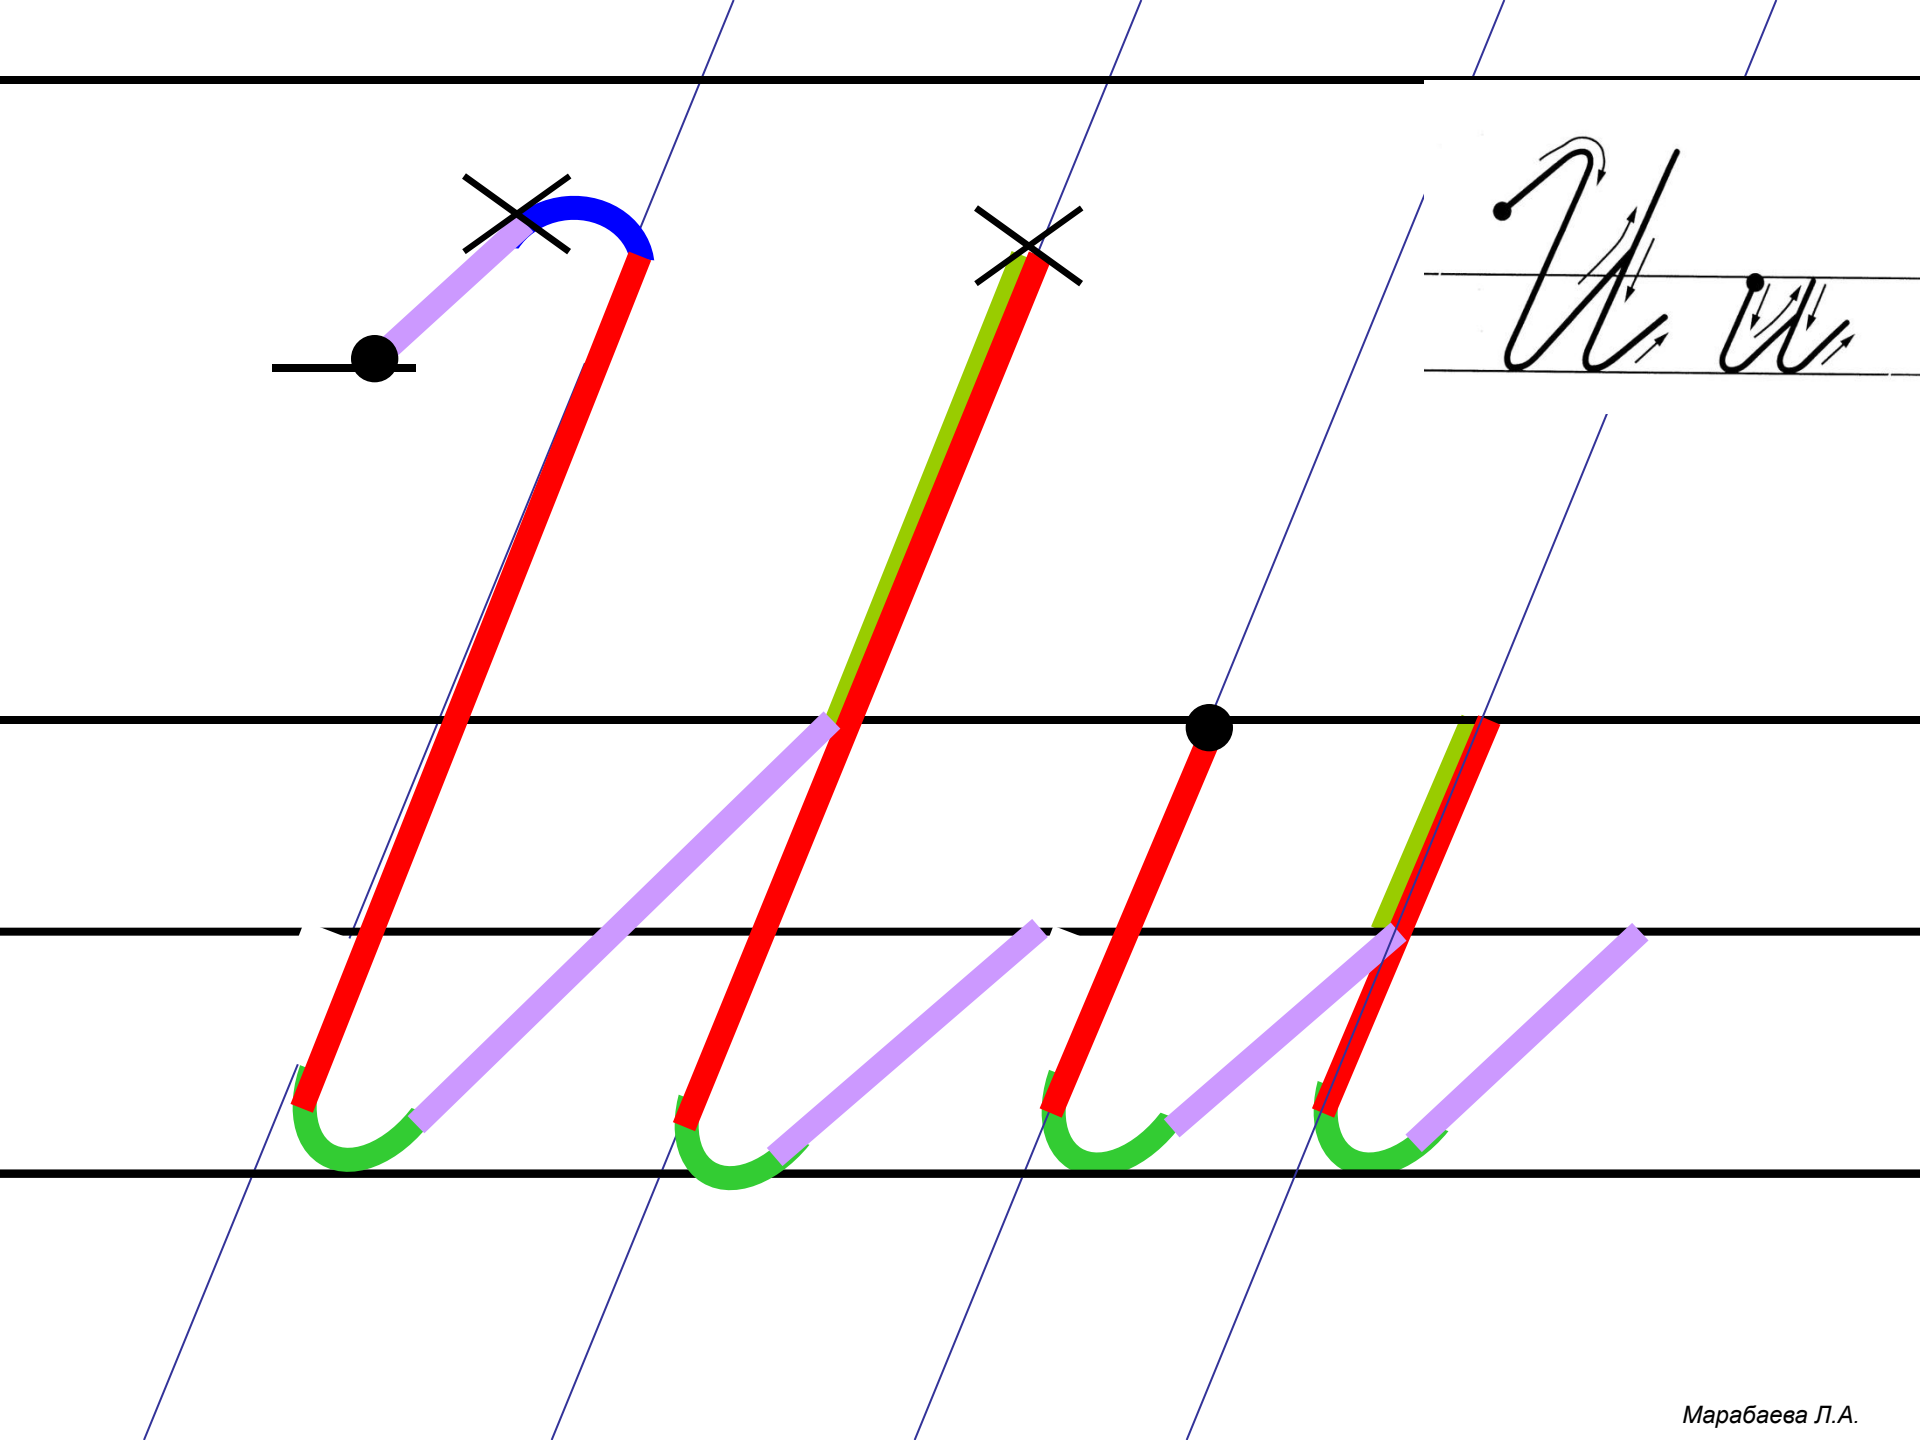

Основные элементы письма.

 Точка начала
письма буквы

 Точка верхней и нижней
трети строки

 Наклонная палочка

 «Секрет»

 Крючковая линия

 «Рыбка»

 «Качалочка»

 «Клюшечка»
Знак

 «Бугорок»

 «меньше», «больше»

 «Гнездышко»

 Шалашик для гномика

Aa

Handwritten cursive letters 'F' and '2' on a four-line staff. The 'F' has a downward arrow indicating the stroke direction. The '2' has a curved arrow indicating the stroke direction.

Handwritten cursive letters 'E' and 'B' on a four-line staff.

Handwritten cursive letters 'M' and 'm' with arrows indicating the direction of the pen strokes.

И и

Handwritten Cyrillic letters 'Н' and 'Е' on a four-line grid. The letter 'Н' is on the top two lines, and 'Е' is on the bottom two lines. Arrows indicate the stroke direction for each letter.

N N

Handwritten cursive letters 'H' and 'A' on a set of horizontal lines. The 'H' is on the top two lines, and the 'A' is on the middle two lines. Arrows indicate the direction of the pen strokes.

Handwritten cursive letters 'T' and 'n' with directional arrows indicating stroke order.