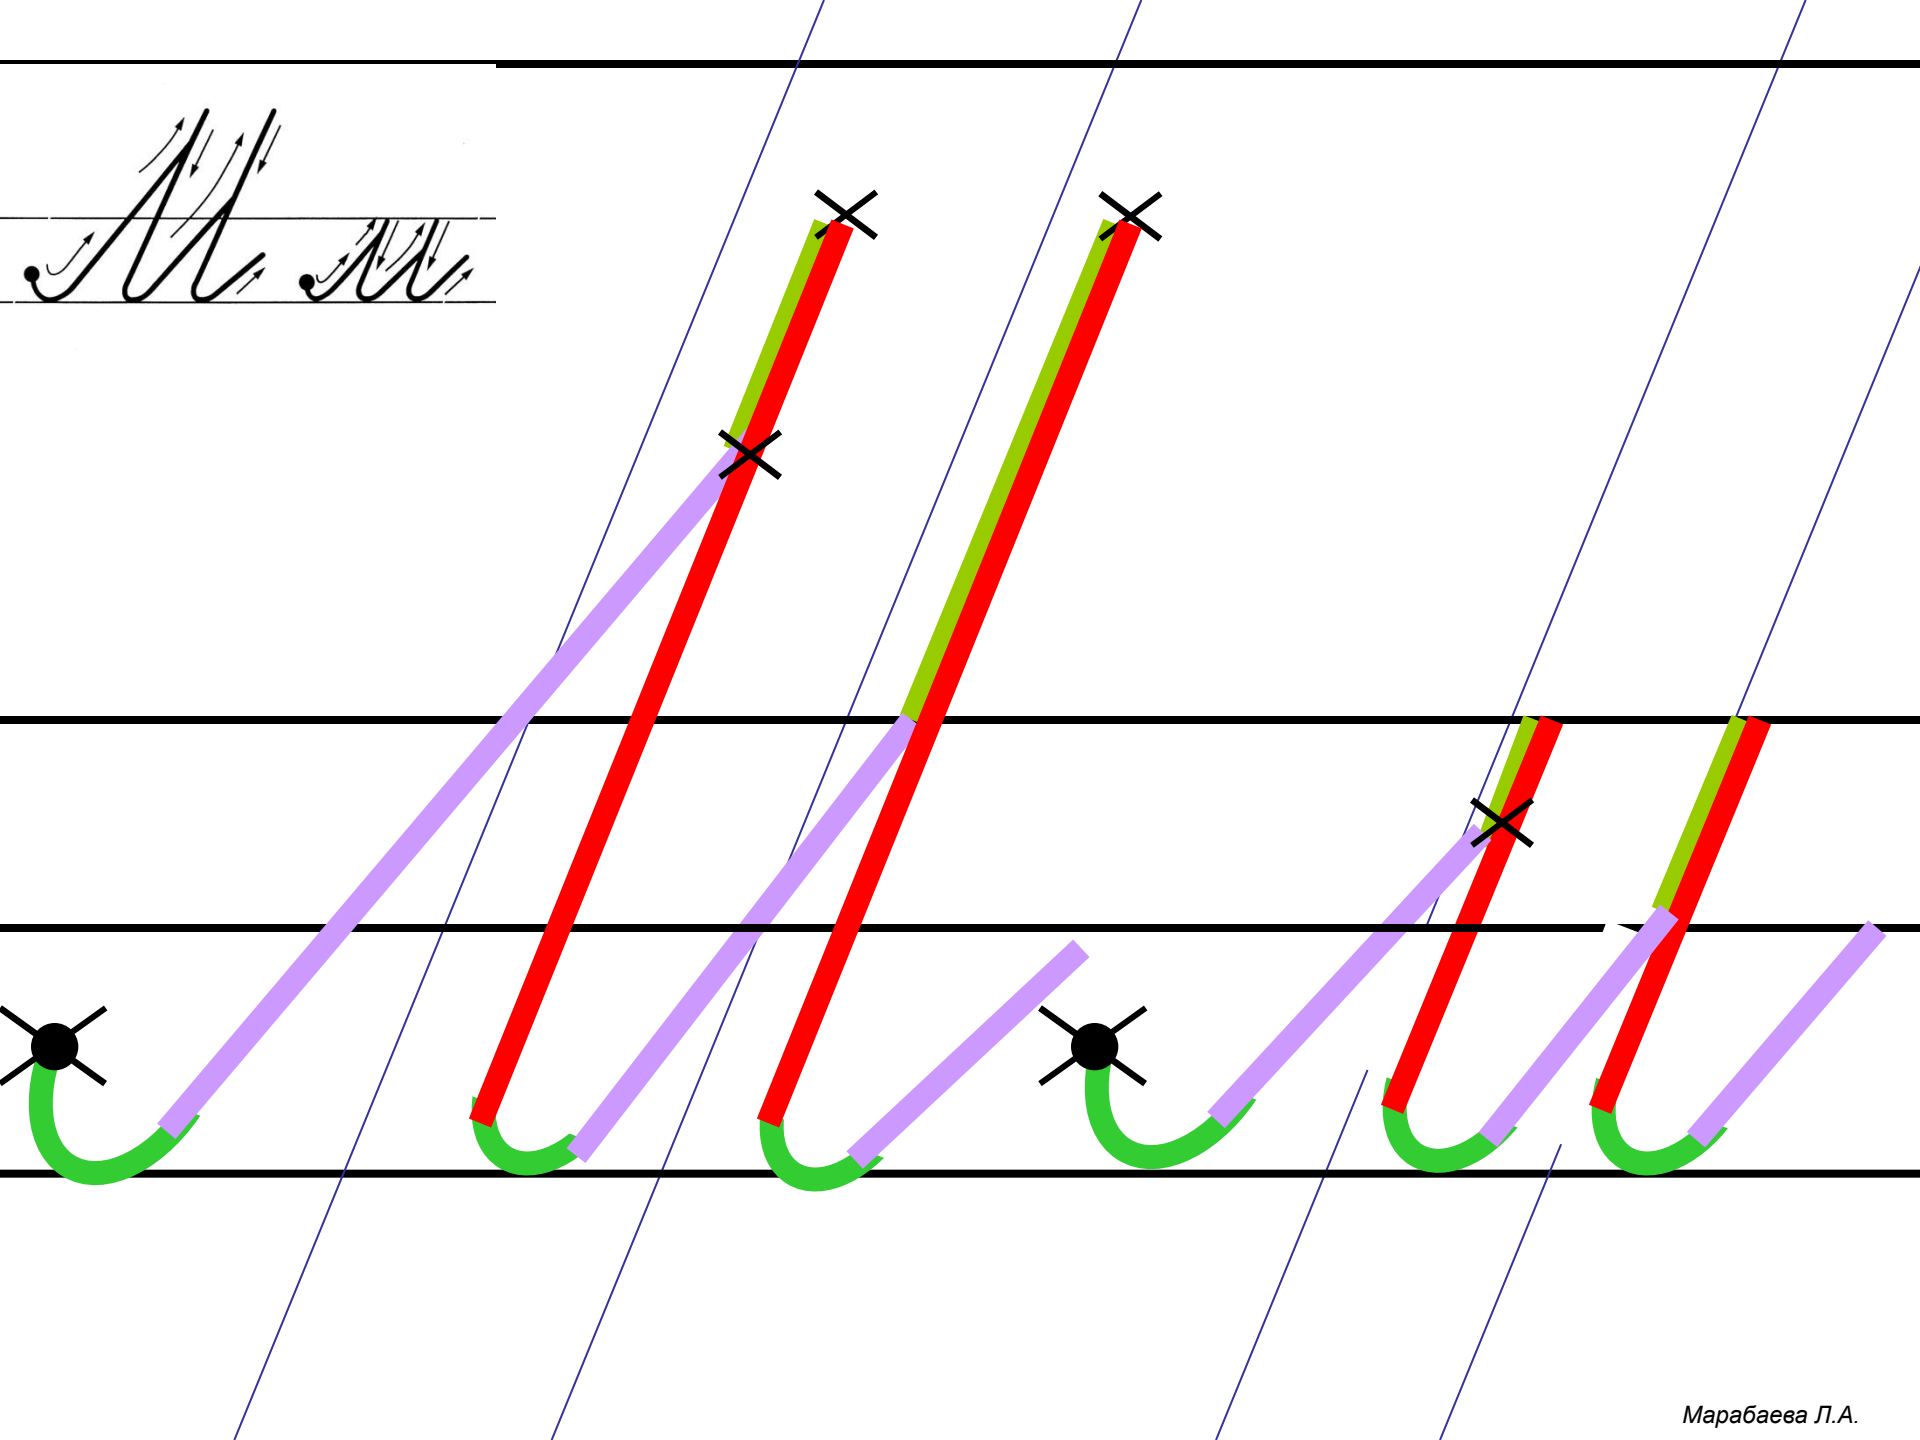

Основные элементы письма.

 Точка начала
письма буквы

 Точка верхней и нижней
трети строки

 Наклонная палочка

 «Секрет»

 Крючковая линия

 «Рыбка»

 «Качалочка»

 «Клюшечка»
Знак

 «Бугорок»

 «меньше», «больше»

 «Гнездышко»

 Шалашик для гномика

Aa

Handwritten cursive letters 'F' and '2' on a four-line staff. The 'F' has a downward arrow indicating the stroke direction. The '2' has a curved arrow indicating the stroke direction.

Handwritten cursive letters 'E' and 'B' on a four-line staff.

Handwritten cursive letters 'M' and 'm' with arrows indicating the direction of the pen strokes.

И и

Handwritten Cyrillic letters 'Н' and 'Е' on a four-line grid. The letter 'Н' is on the top two lines, and 'Е' is on the bottom two lines. Arrows indicate the stroke direction for each letter.

N N

Handwritten cursive letters 'H' and 'A' on a set of horizontal lines. The 'H' is on the top two lines, and the 'A' is on the middle two lines. Arrows indicate the direction of the pen strokes.

Handwritten cursive letters 'T' and 'n' with directional arrows indicating stroke order.