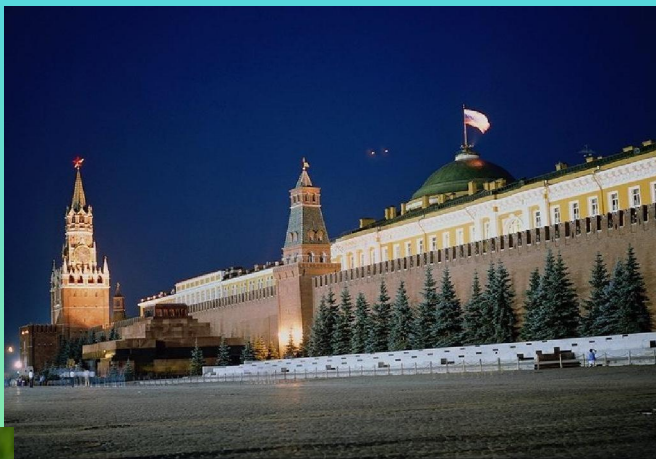

Страна наша огромна. Она протянулась далеко с запада на восток и с севера на юг.

Как у каждого государства, у России есть свой герб, флаг, гимн.