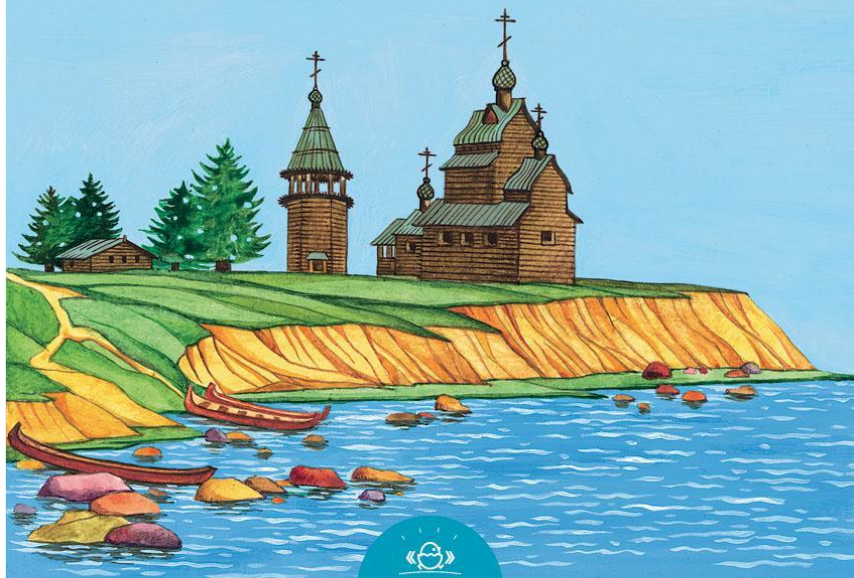

ПРИБЛИЖЕНИЕ ДЕТЕЙ К ИСТОКАМ РУССКОЙ НАРОДНОЙ КУЛЬТУРЫ