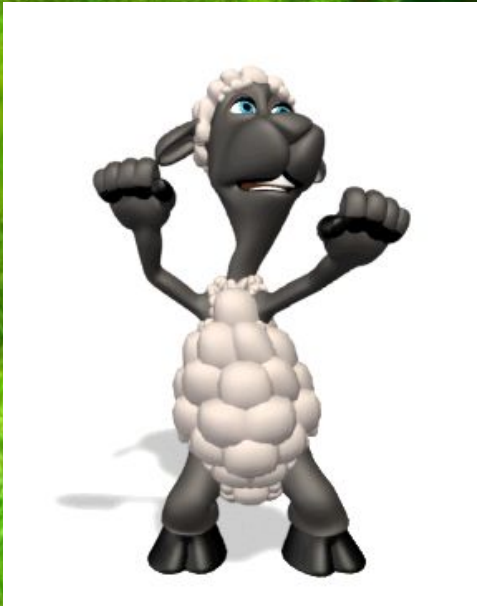

# Физминутка

Зажигай!!!

A vibrant, cartoon-style illustration of a fairytale castle with a rainbow, sun, and forest. The castle is multi-colored with a purple base, blue, red, and yellow towers, and a red crown. A rainbow arches over the castle, and a bright sun is in the sky. The scene is set in a lush green field with a winding path, colorful flowers, and butterflies.