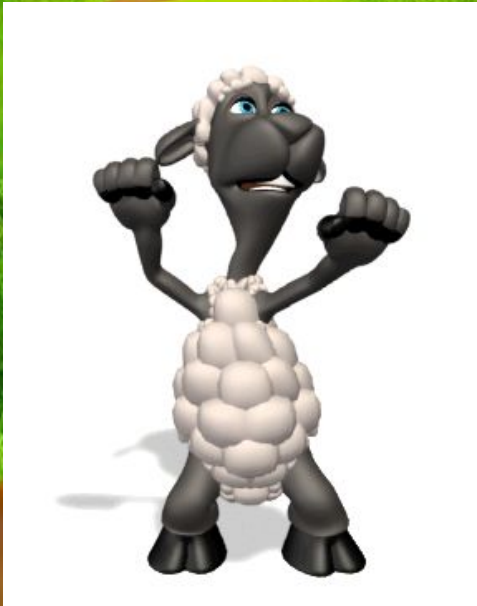

# Физминутка

Зажигай!!!

A vibrant, cartoon-style illustration of a fairytale castle with a rainbow, sun, and forest. The castle is multi-colored with a purple base, blue, red, and yellow towers, and a red crown. A rainbow arches over the castle, and a bright sun is in the sky. The scene is set in a lush green field with a winding path, colorful flowers, and butterflies.