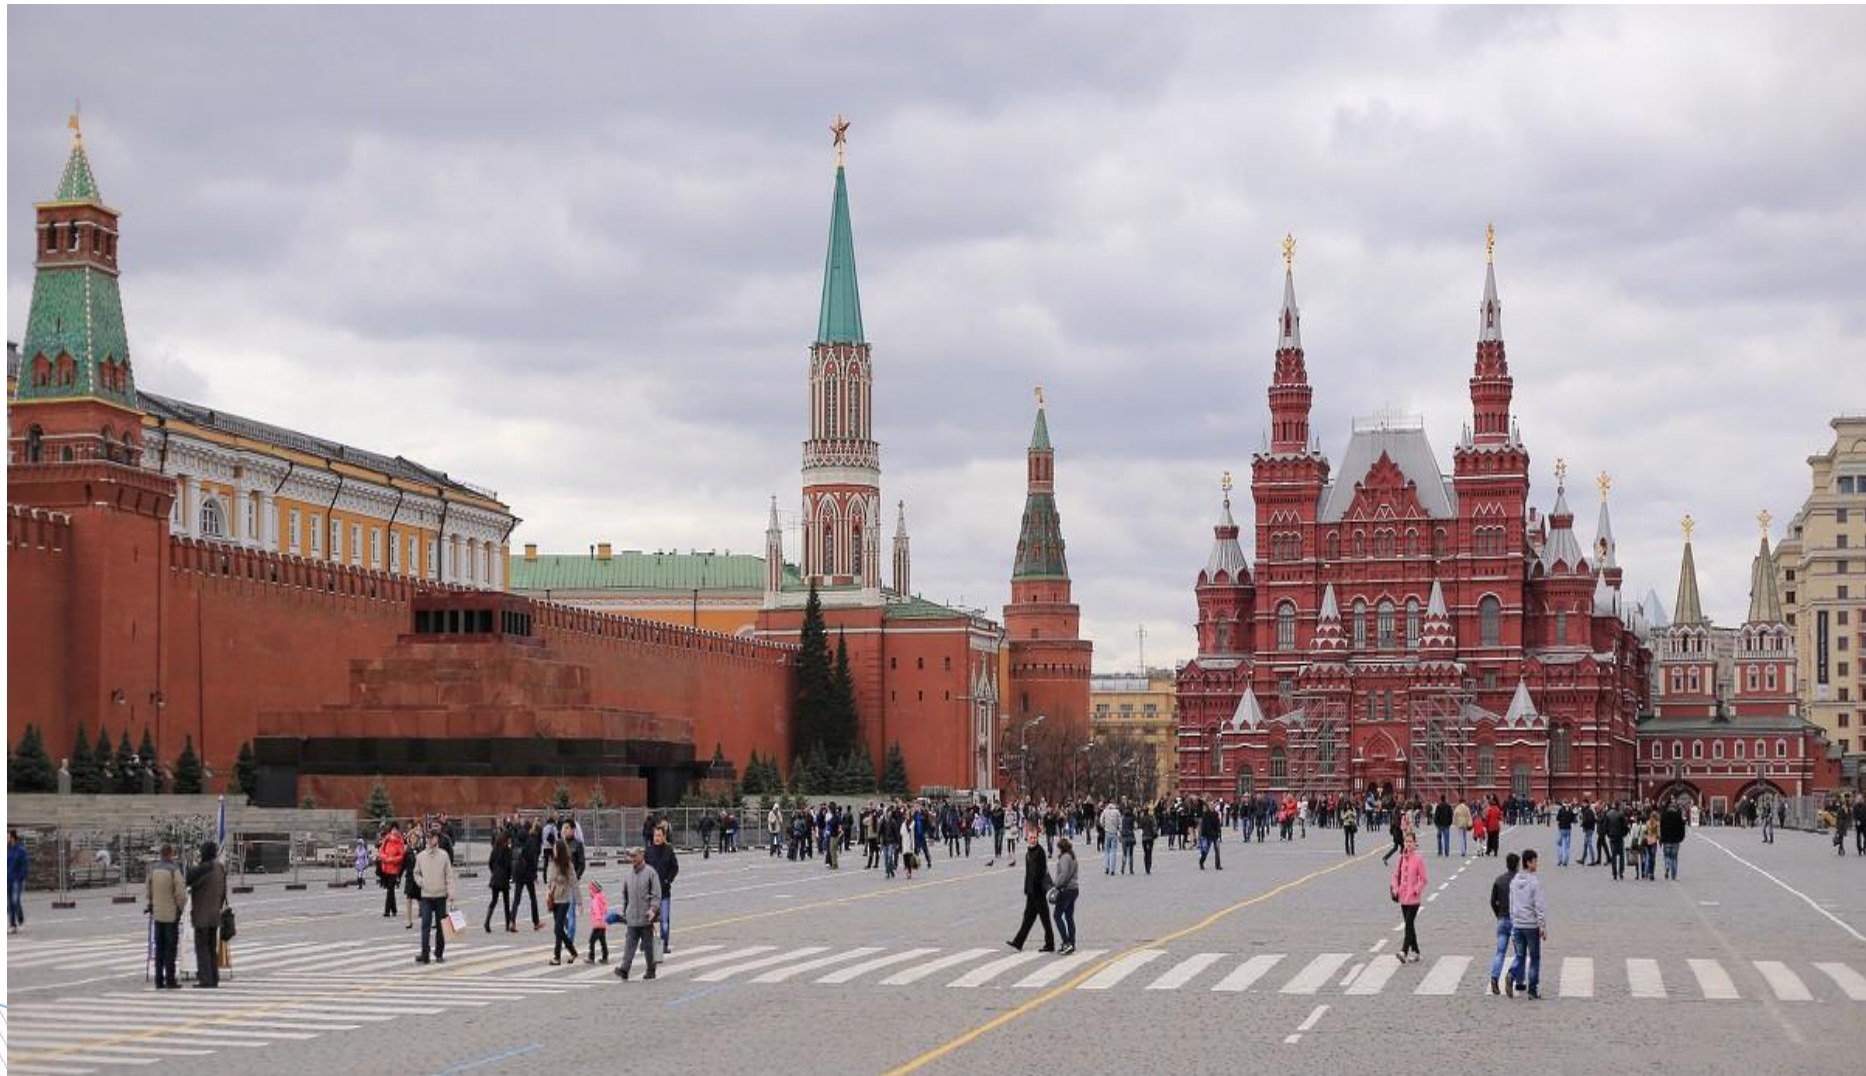

Красная площадь