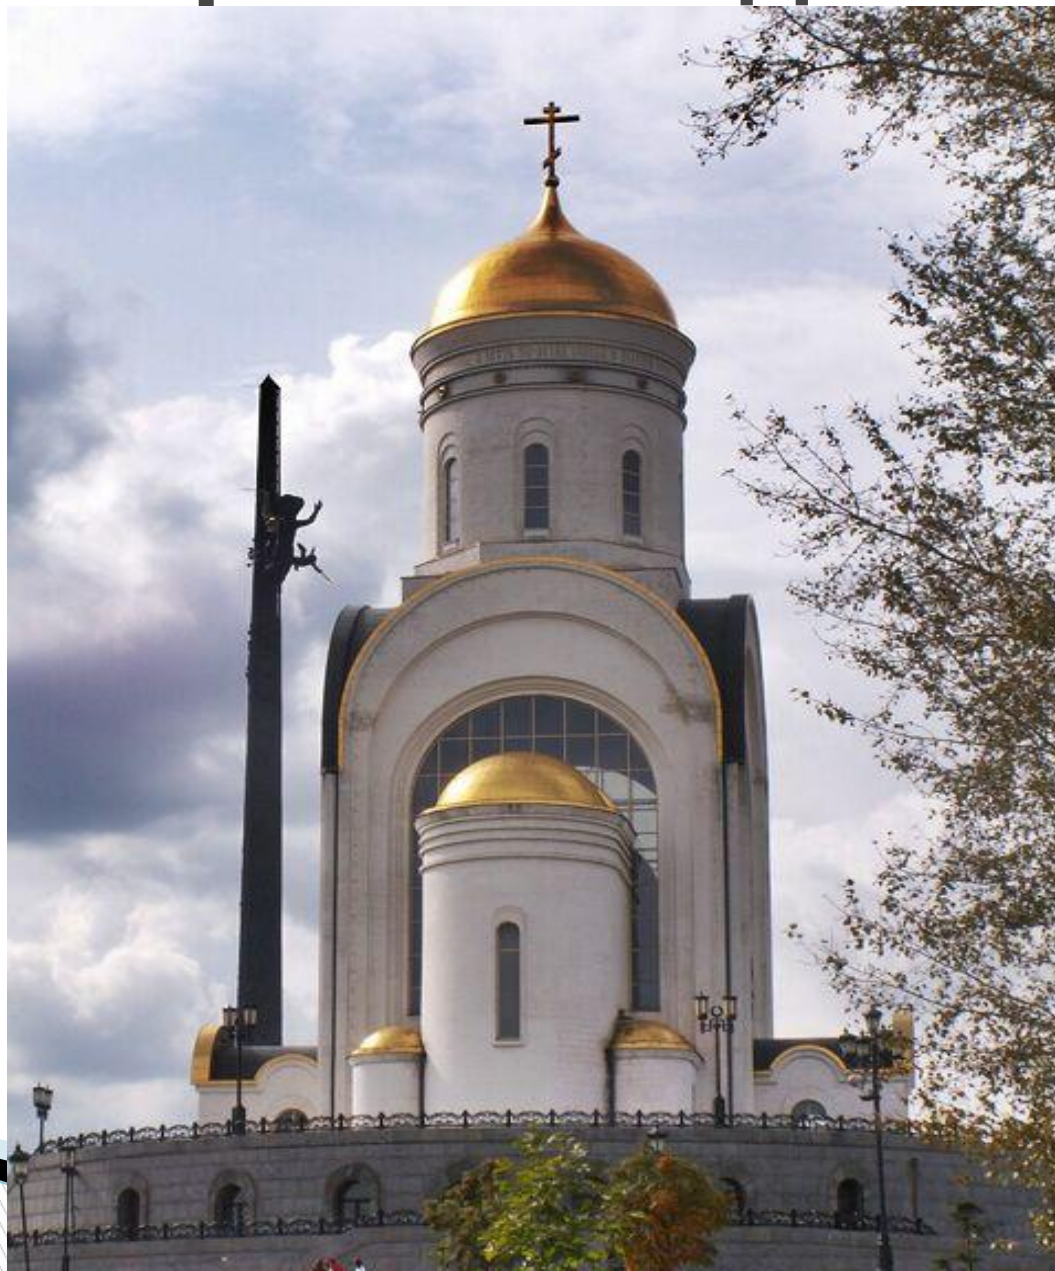

Храм Георгия Победоносца