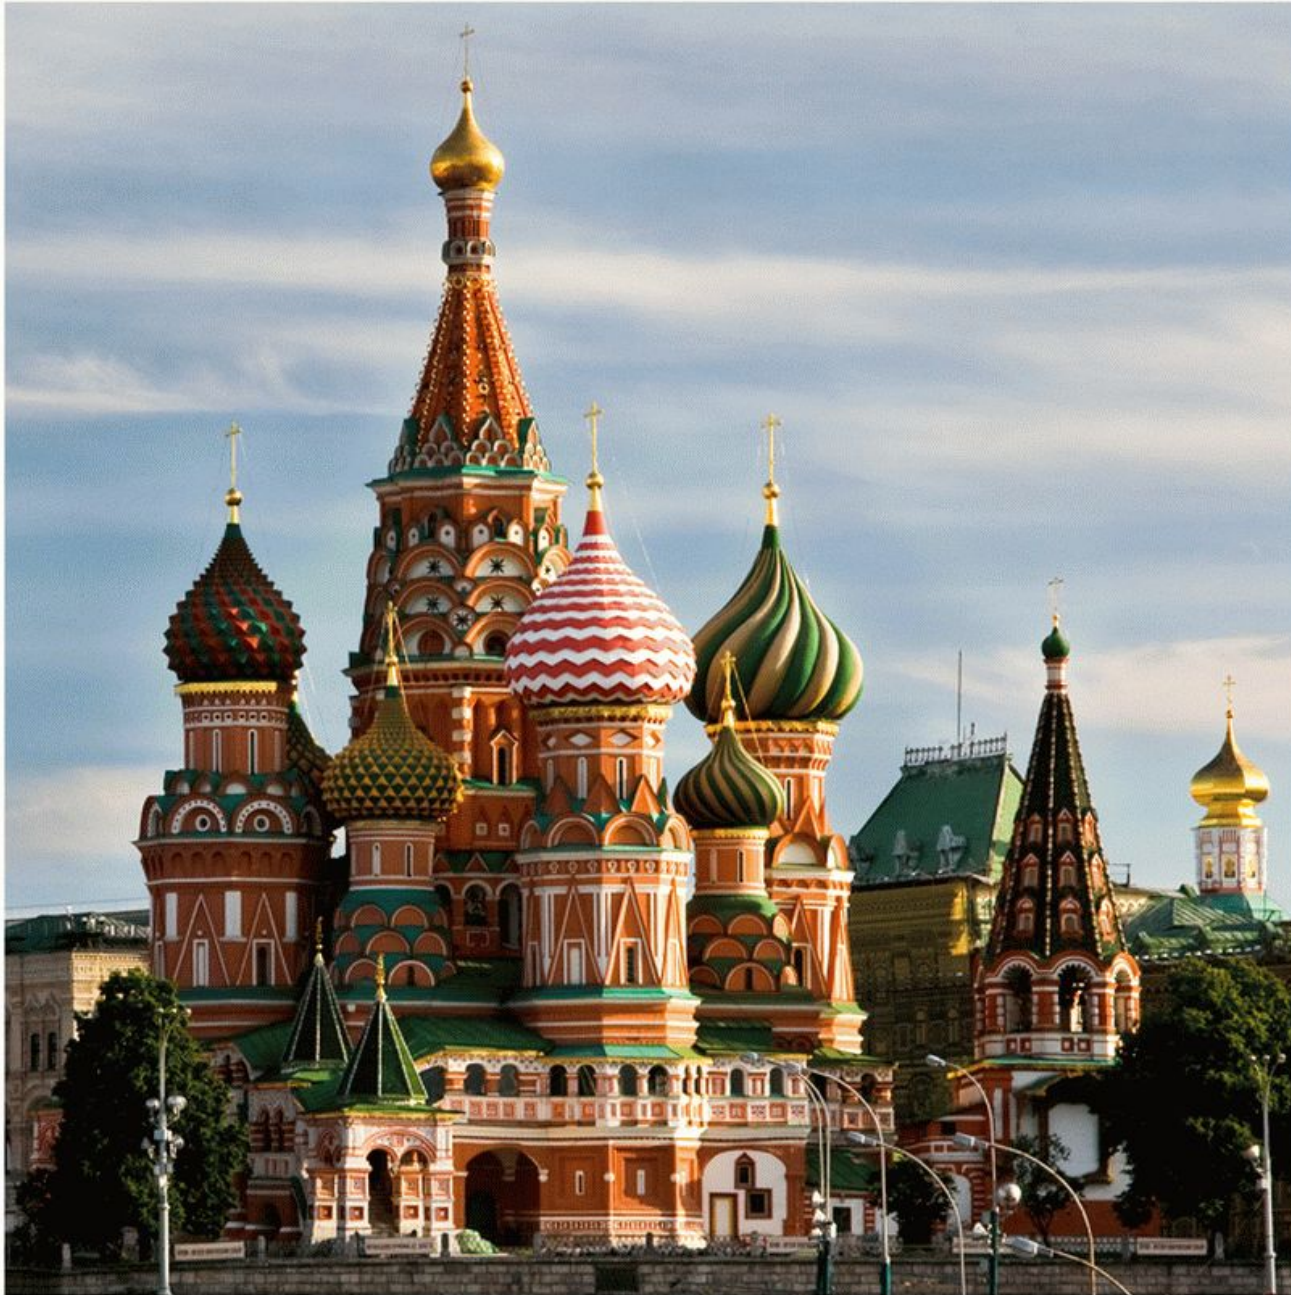

Храм Василия Блаженного