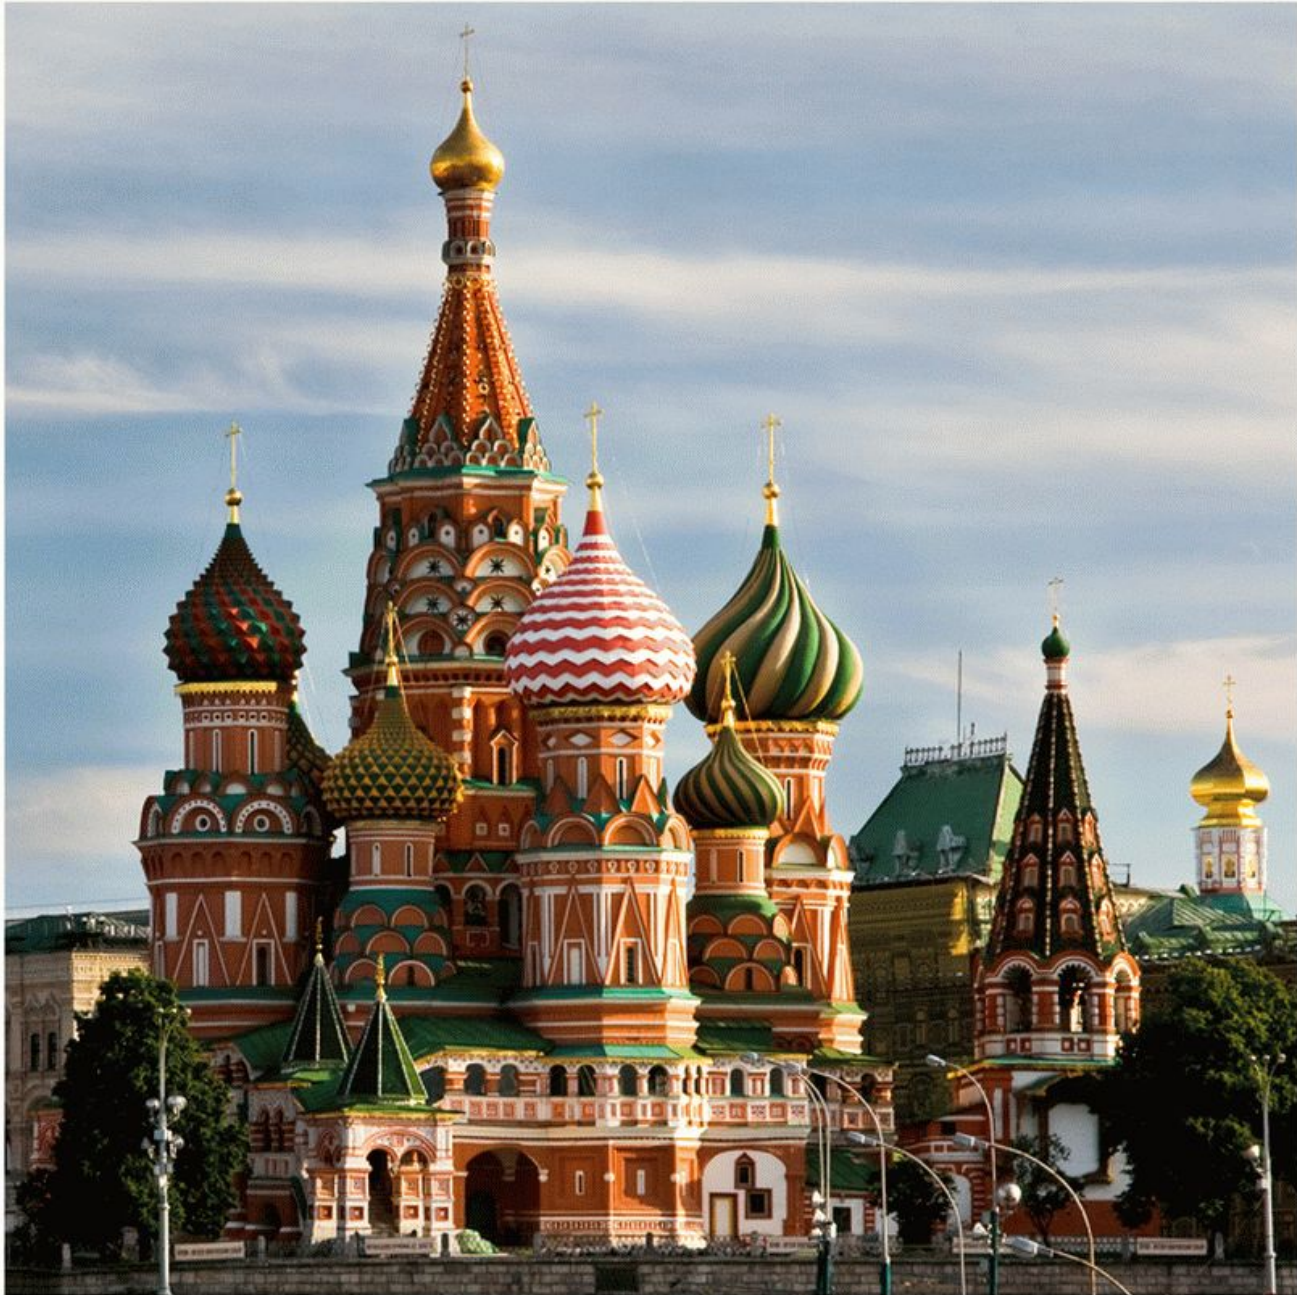

Храм Василия Блаженного