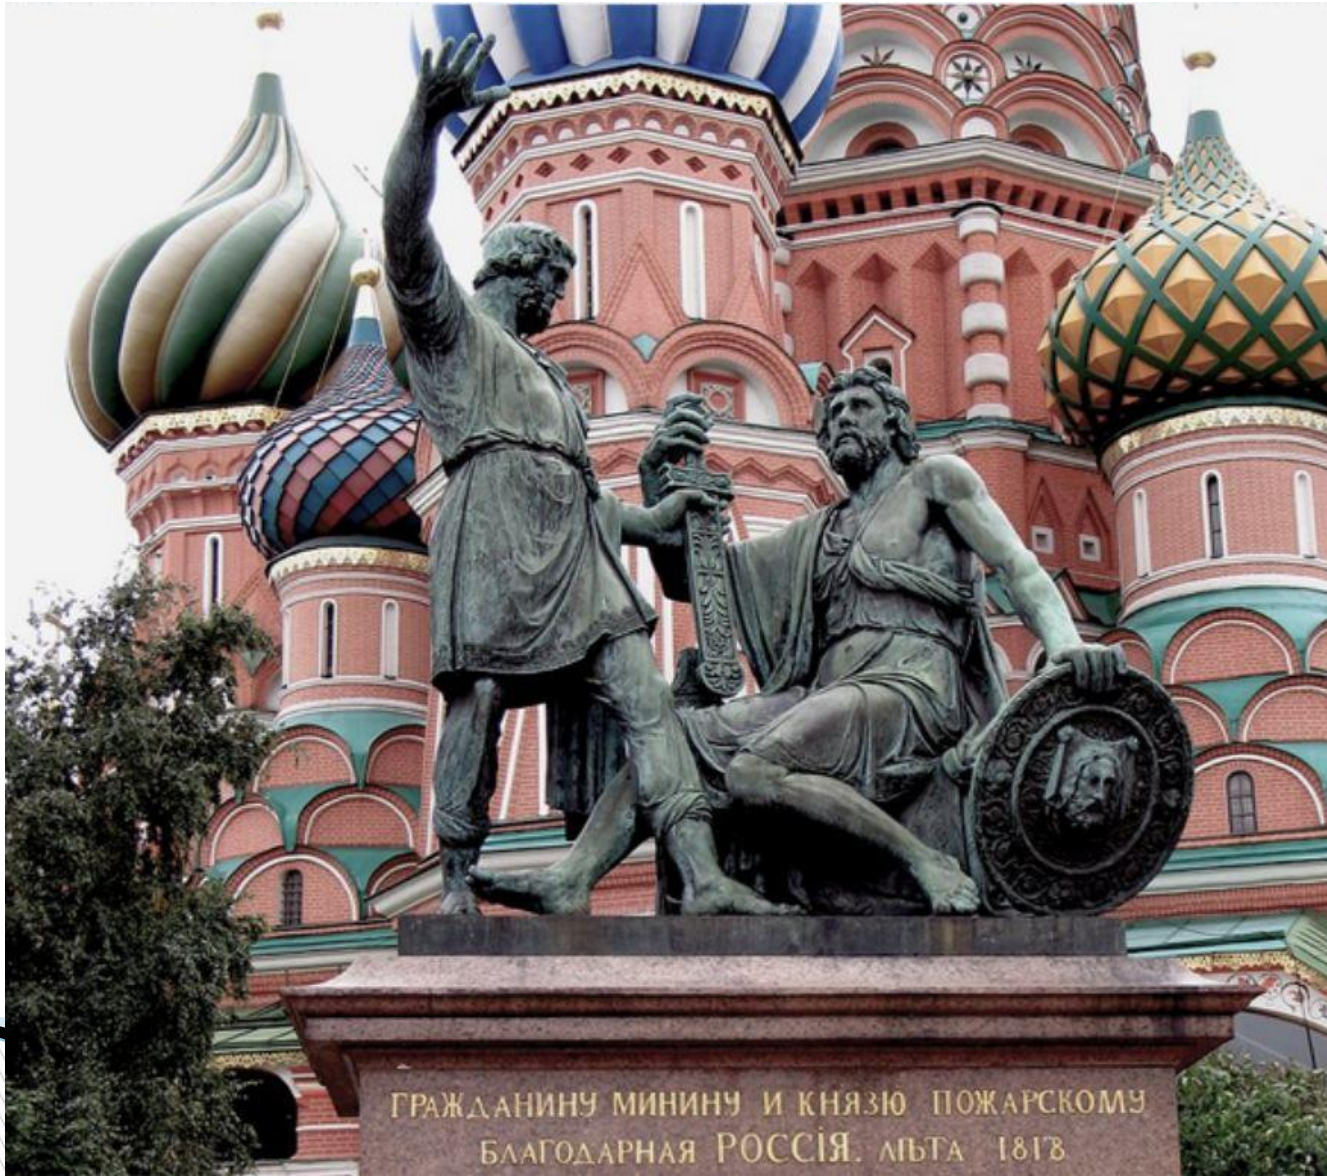

Памятник Минину и Пожарскому

ГРАЖДАНИНУ МИНИНУ И КНЯЗЮ ПОЖАРСКОМУ
БЛАГОДАРНАЯ РОССИЯ. ЛЬТА 1818