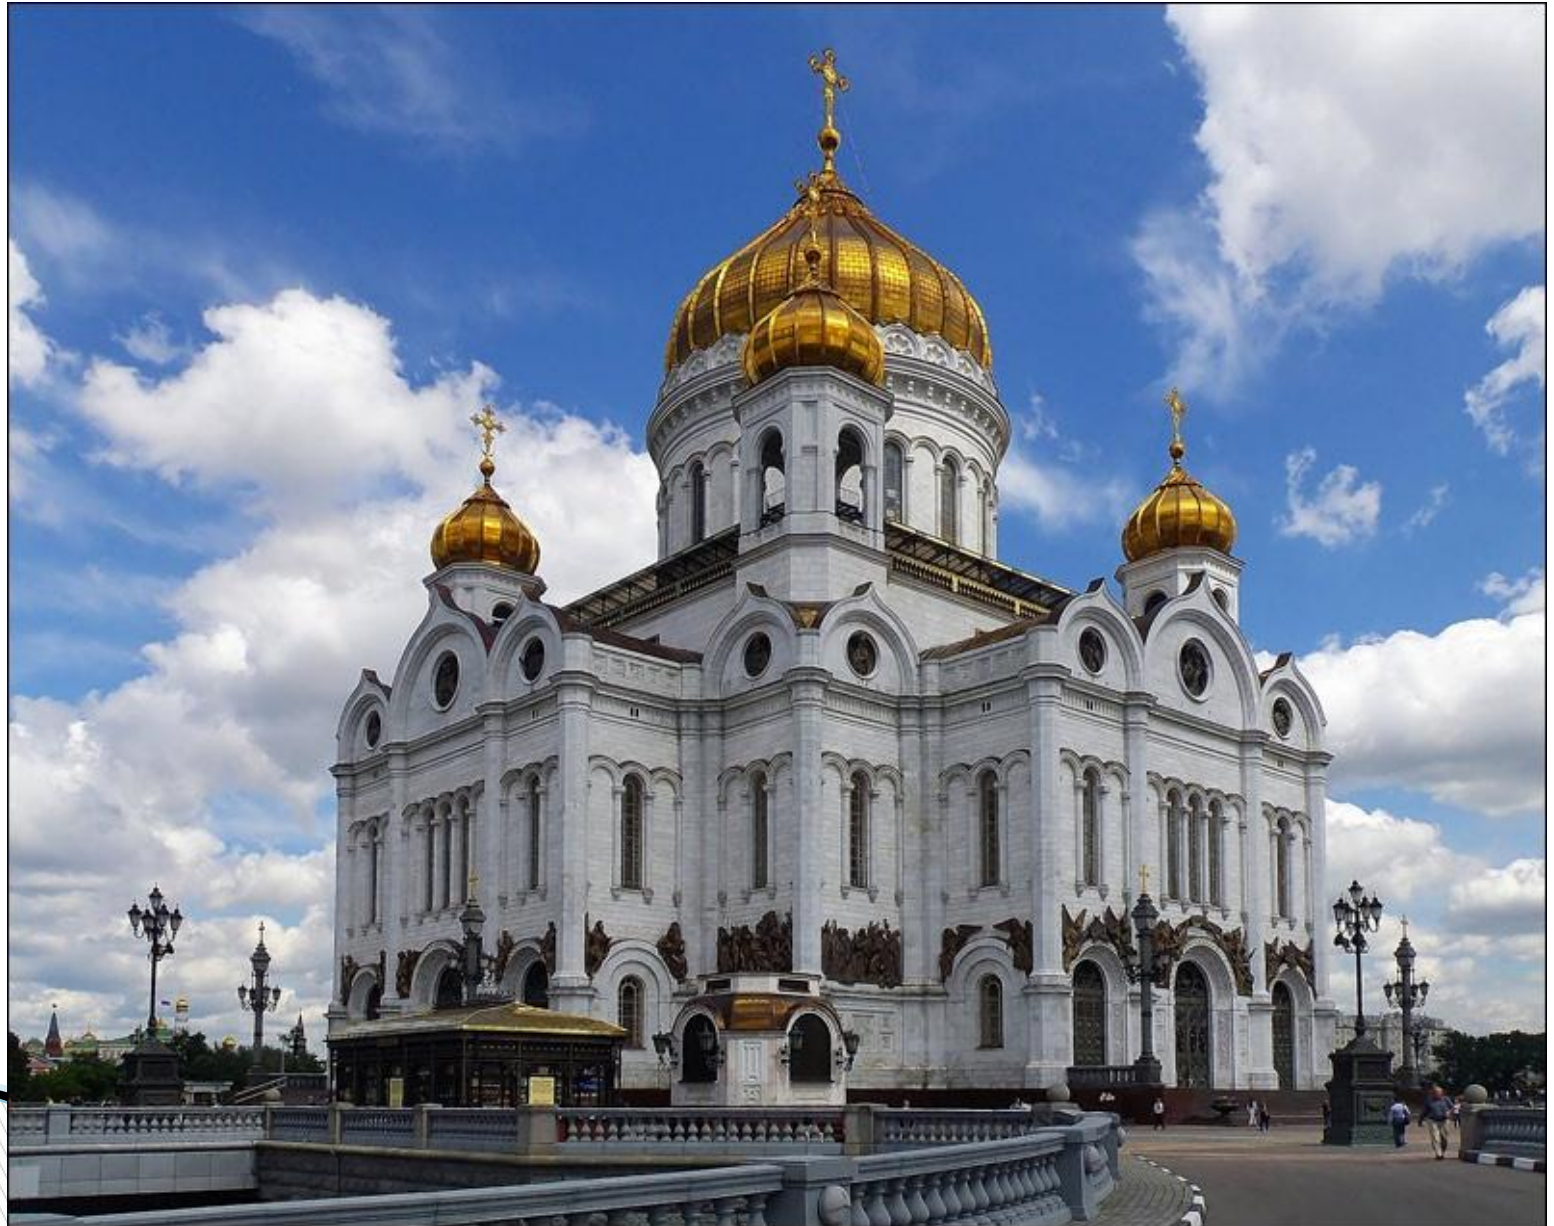

Храм Христа Спасителя