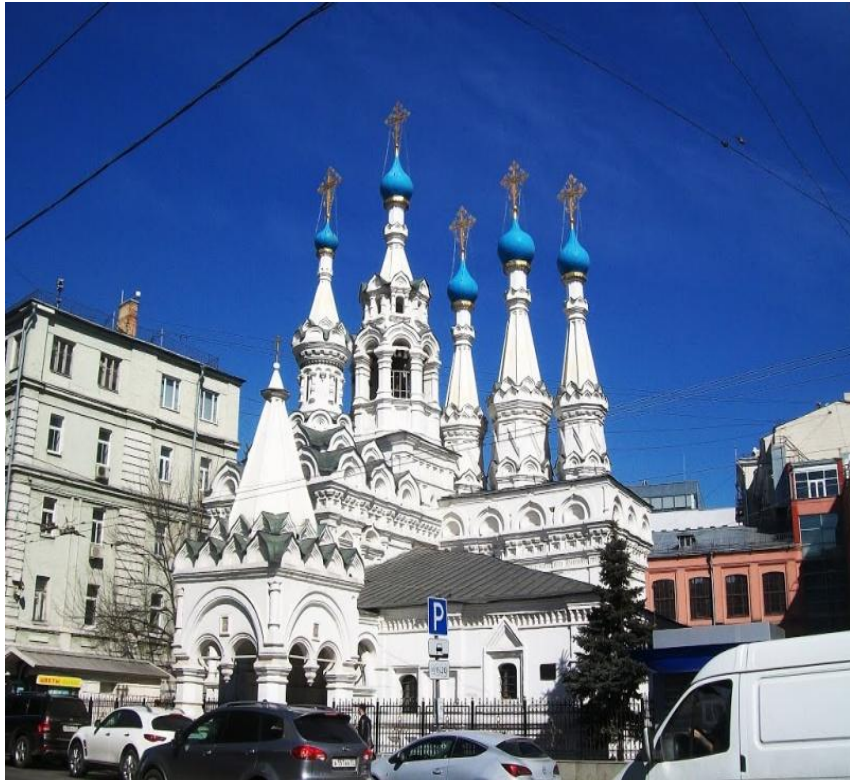

Храм Рождества Пресвятой Богородицы