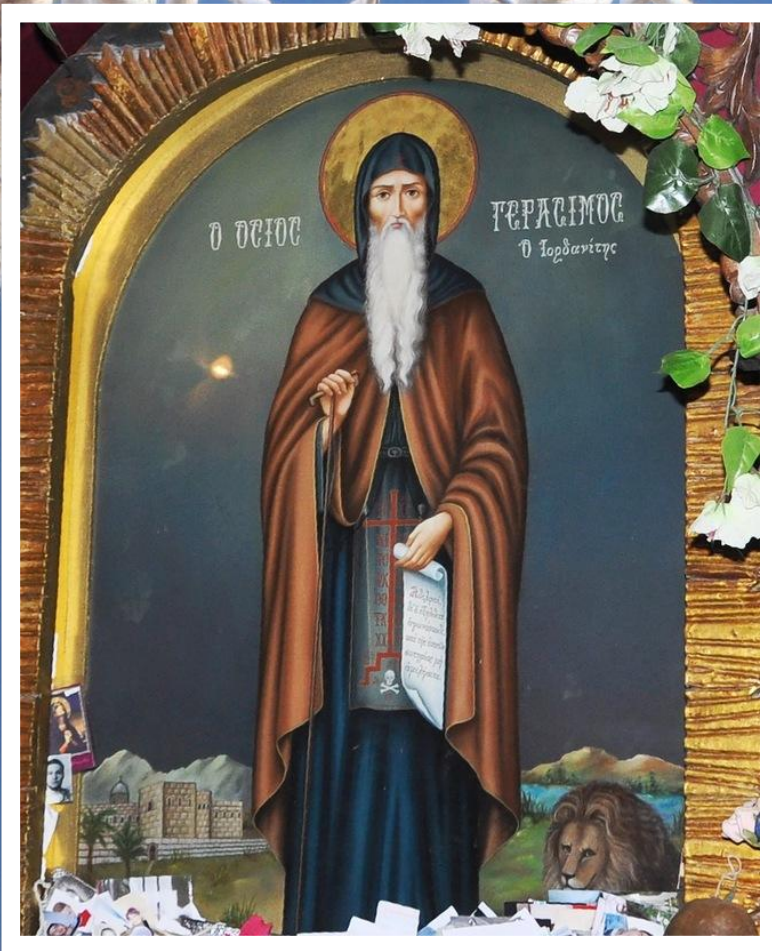

Встреча настроения!

март

апрель

A European robin (Erithacus rubecula) is perched on a branch of a flowering tree. The bird has a bright orange-red breast and a greyish-brown back. The tree is in bloom with white flowers that have pinkish tints. The background is a soft-focus green. In the top right corner, there is a white thought bubble with a blue outline containing the word 'май' (May) in black Cyrillic script. Three small white circles lead from the bubble towards the top left.

май

A black crow is shown in profile, standing on a snowy surface. The crow has a long, pointed beak and is looking towards the right. A white speech bubble with a blue border is positioned above the crow's head, containing the Russian word "грач" (crow) in a black serif font. The background is a blurred, snowy landscape with some dark patches of ground or vegetation.

грач

ласточка

скворец

«Герасим-Грачевник»

Сорок Сорок

ПОДСНЕЖНИК

МАТЬ-И-МАЧЕХА

ЛАНДЫШ