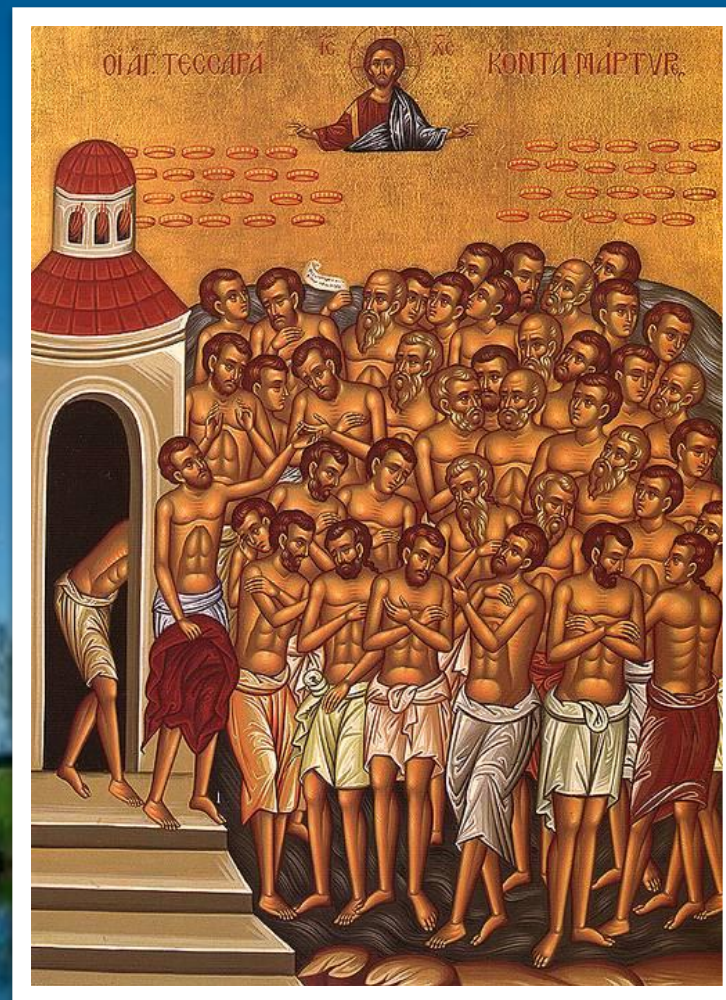

Встреча настроения!

март

апрель

A European robin (Erithacus rubecula) is perched on a branch of a flowering tree. The bird has a bright orange-red breast and a greyish-brown back. The tree is in bloom with white flowers that have pinkish tints. The background is a soft-focus green. In the top right corner, there is a white thought bubble with a blue outline containing the word 'май' (May) in black Cyrillic script. Three small white circles lead from the bubble towards the top left.

май

A black crow is shown in profile, standing on a snowy surface. The crow has a long, pointed beak and is looking towards the right. A white speech bubble with a blue border is positioned above the crow's head, containing the Russian word "грач" (crow) in a black serif font. The background is a blurred, snowy landscape with some dark patches of ground or vegetation.

грач

ласточка

скворец

«Герасим-Грачевник»

Сорок Сорок

ПОДСНЕЖНИК

МАТЬ-И-МАЧЕХА

ЛАНДЫШ