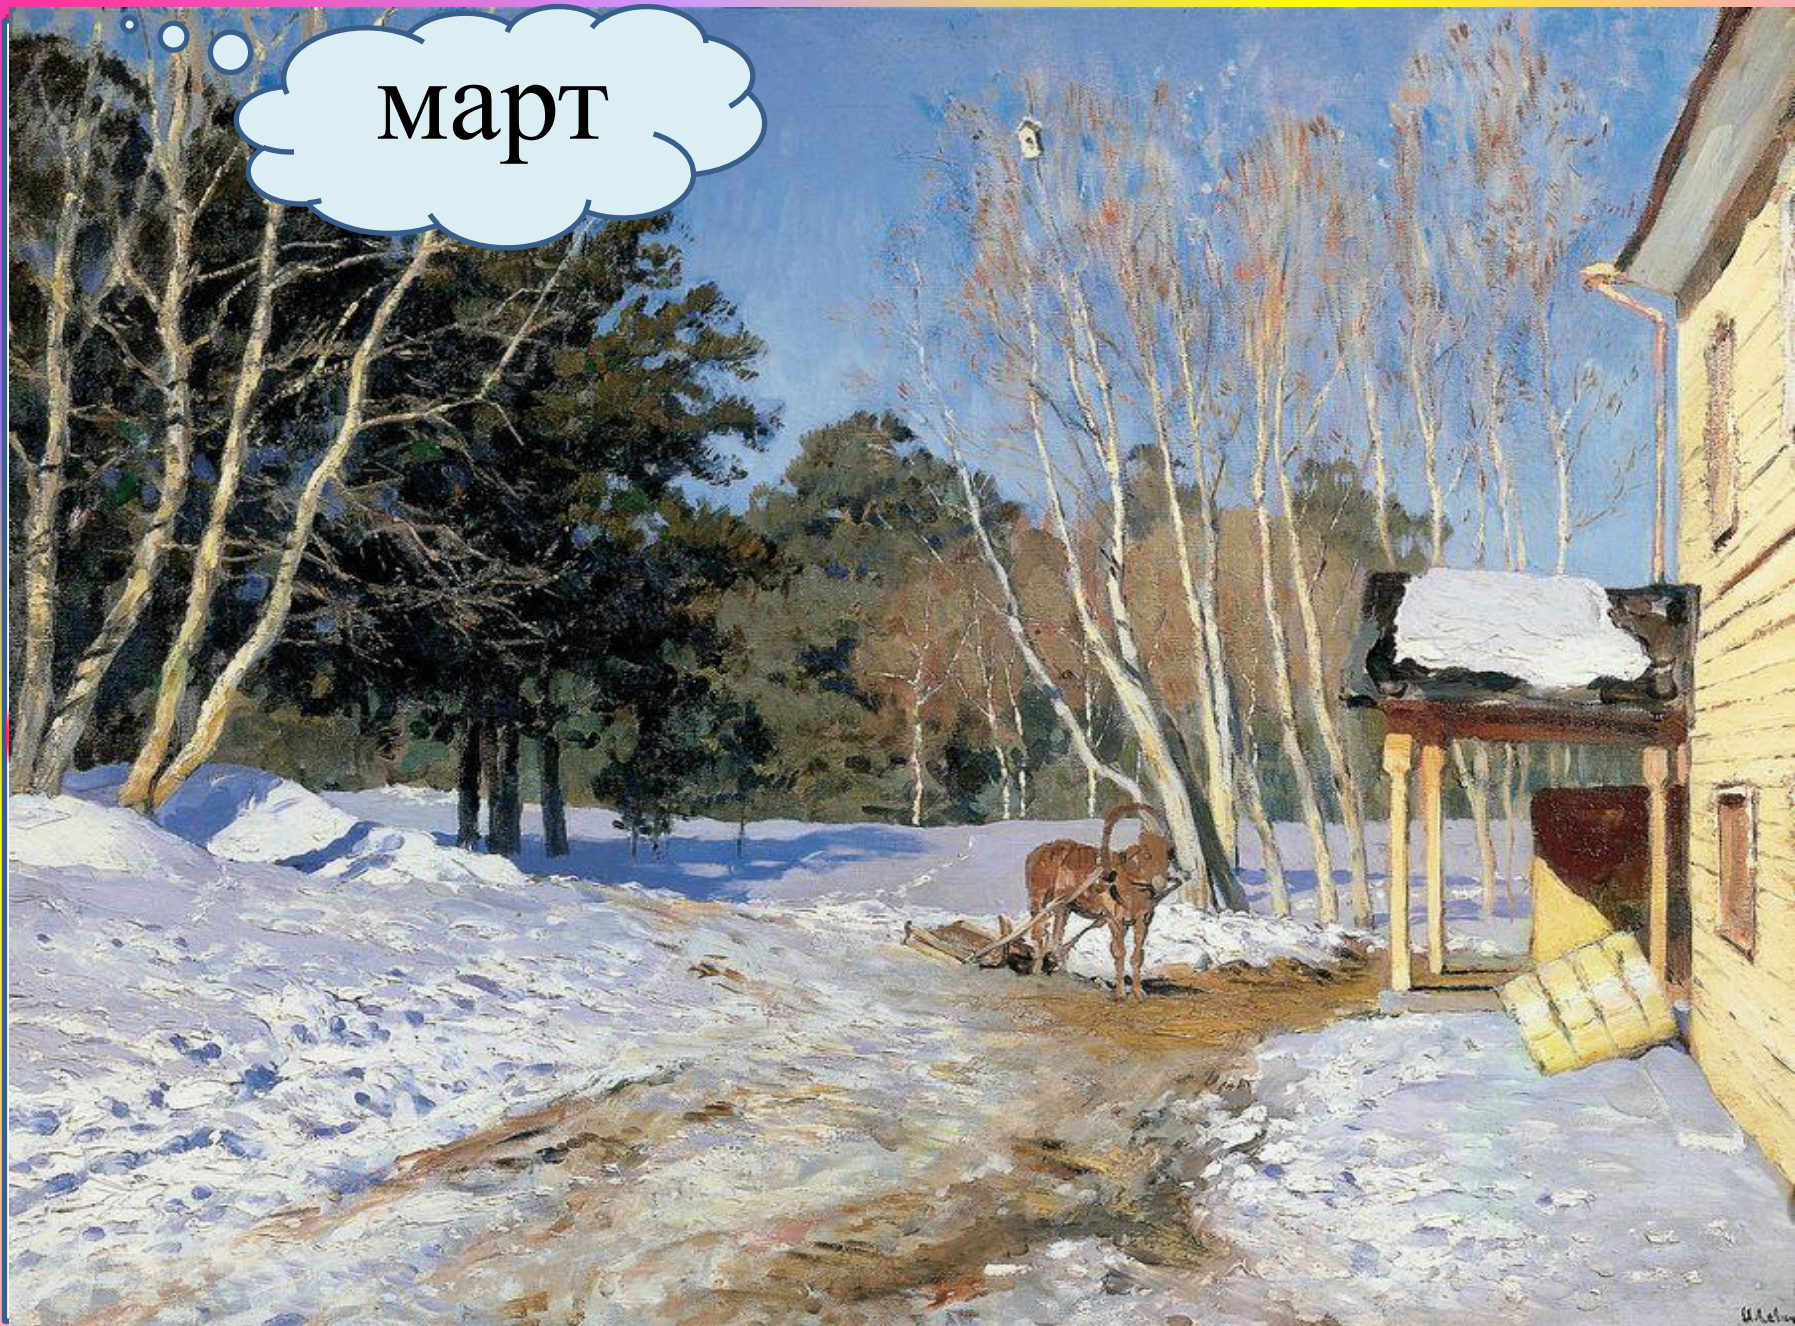

Встреча настроения!

март

апрель

A European robin (Erithacus rubecula) is perched on a branch of a flowering tree, surrounded by white and pink blossoms. The bird has a distinctive orange-red breast and a greyish-brown back. The background is a soft-focus green, suggesting a lush environment. In the top right corner, there is a white thought bubble with a blue outline containing the word "май" (May) in black Cyrillic script. Three small white circles lead from the bubble towards the top left.

май

A black crow is shown in profile, standing on a snowy surface. The crow has a long, pointed beak and is looking towards the right. A white speech bubble with a blue border is positioned above the crow's head, containing the Russian word "грач" (crow). The background is a blurred, snowy landscape.

грач

ласточка

скворец

«Герасим-Грачевник»

Сорок Сорок

ПОДСНЕЖНИК

МАТЬ-И-МАЧЕХА

ЛАНДЫШ

Народные приметы

Длинные сосульки – к ... ДОЛГОЙ

Грач на горе – весна ... на дворе.

Увидел скворца - ... весна
у крыльца.