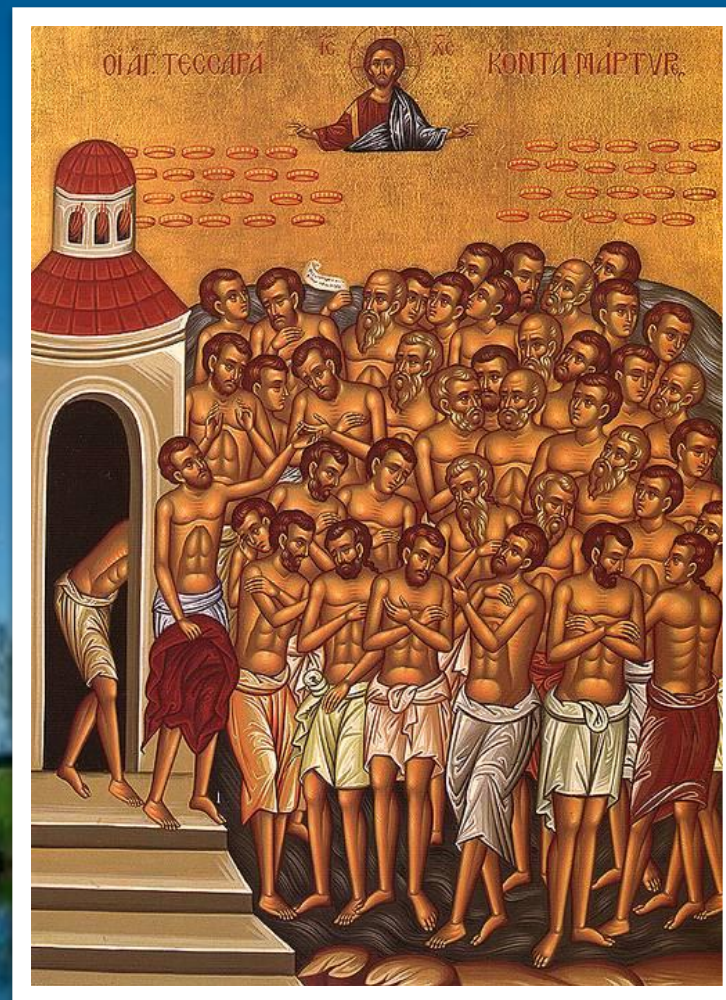

Встреча настроения!

март

апрель

A European robin (Erithacus rubecula) is perched on a branch of a flowering tree, surrounded by white and pink blossoms. The bird has a distinctive orange-red breast and a greyish-brown back. The background is a soft-focus green, suggesting a lush environment. In the top right corner, there is a white thought bubble with a blue outline containing the word "май" (May) in black Cyrillic script. Three small white circles lead from the bubble towards the top left.

май

A black crow is shown in profile, standing on a snowy surface. The crow has a long, pointed beak and is looking towards the right. A white speech bubble with a blue border is positioned above the crow's head, containing the Russian word "грач" (crow). The background is a blurred, snowy landscape.

грач

ласточка

скворец

«Герасим-Грачевник»

Сорок Сорок

ПОДСНЕЖНИК

МАТЬ-И-МАЧЕХА

ЛАНДЫШ