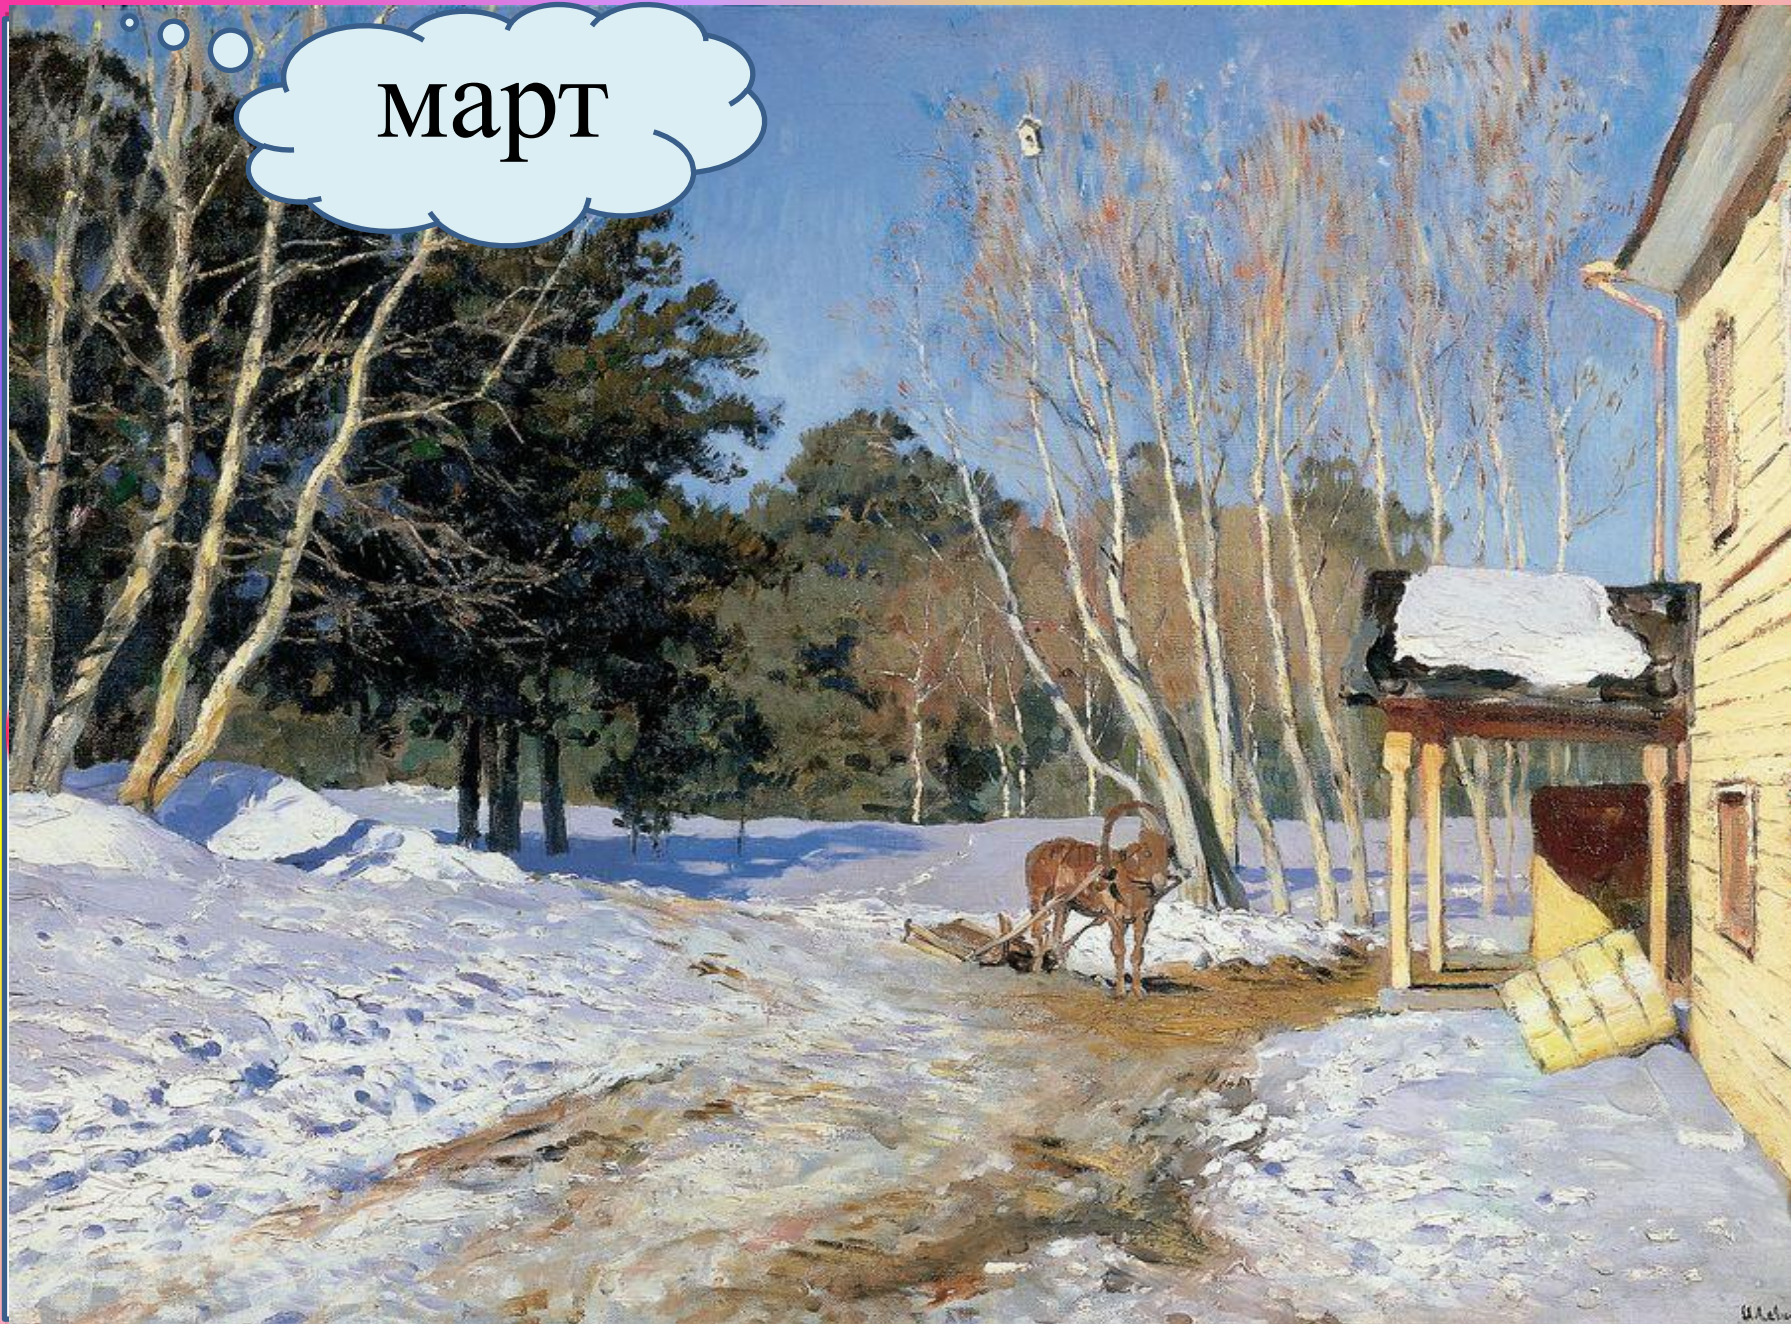

Встреча настроения!

март

апрель

A European robin (Erithacus rubecula) is perched on a branch of a flowering tree. The bird has a bright orange-red breast and a greyish-brown back. The tree is in bloom with white flowers that have pinkish tints. The background is a soft-focus green. In the top right corner, there is a white thought bubble with a blue outline containing the word 'май' (May) in black Cyrillic script. Three small white circles lead from the bubble towards the top left.

май

A black crow is shown in profile, standing on a snowy surface. The crow has a long, pointed beak and is looking towards the right. A white speech bubble with a blue border is positioned above the crow's head, containing the Russian word "грач" (crow) in a black serif font. The background is a blurred, snowy landscape with some dark patches of ground or vegetation.

грач

ласточка

скворец

«Герасим-Грачевник»

Сорок Сорок

ПОДСНЕЖНИК

МАТЬ-И-МАЧЕХА

ЛАНДЫШ

Народные приметы

Длинные сосульки – к ... ДОЛГОЙ

Грач на горе – весна ... на дворе.

Увидел скворца - ... весна
у крыльца.