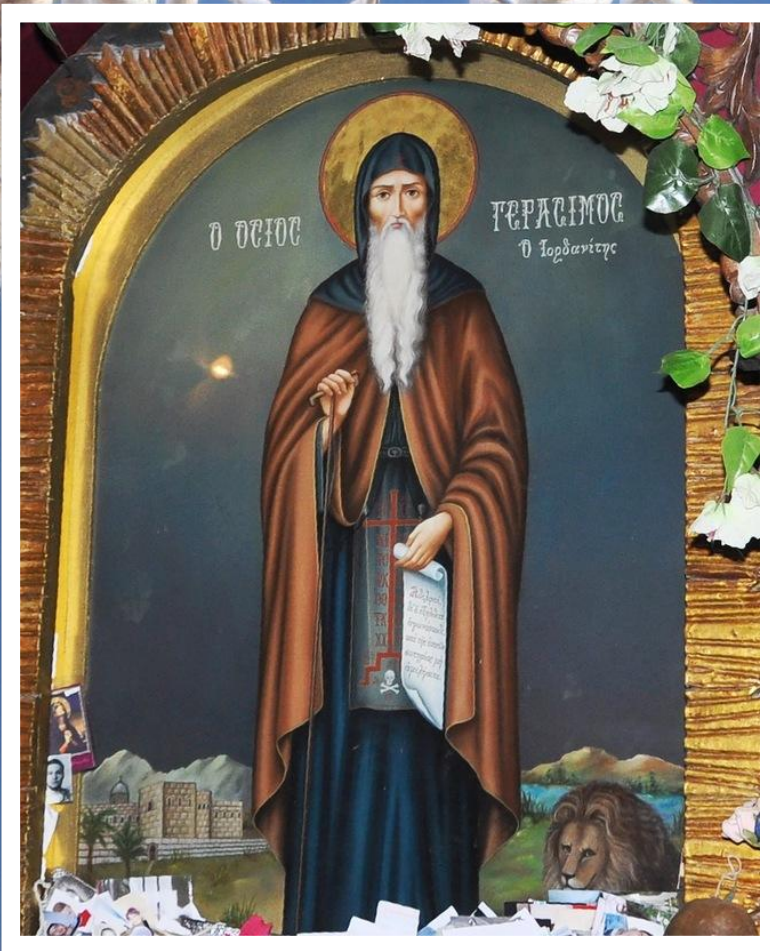

Встреча настроения!

март

апрель

A European robin (Erithacus rubecula) is perched on a branch of a flowering tree, surrounded by white and pink blossoms. The bird has a distinctive orange-red breast and a greyish-brown back. The background is a soft-focus green, suggesting a lush environment. In the top right corner, there is a white thought bubble with a blue outline containing the word "май" (May) in black Cyrillic script. Three small white circles lead from the bubble towards the top left.

май

A black crow is shown in profile, standing on a snowy surface. The crow has a long, pointed beak and is looking towards the right. A white speech bubble with a blue border is positioned above the crow's head, containing the Russian word "грач" (crow). The background is a blurred, snowy landscape.

грач

ласточка

скворец

«Герасим-Грачевник»

Сорок Сорок

ПОДСНЕЖНИК

МАТЬ-И-МАЧЕХА

ЛАНДЫШ