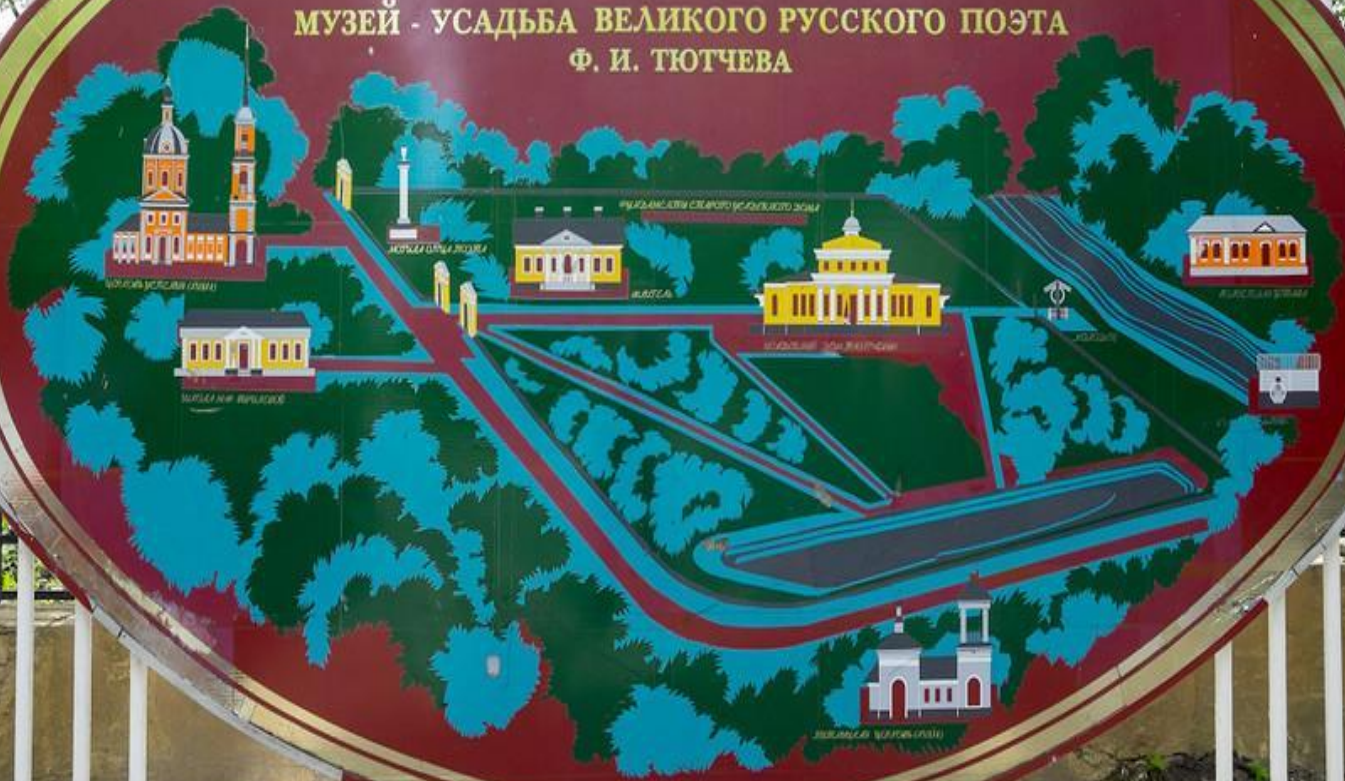

# Фёдор Иванович Тютчев

1803 – 1873 гг.

**ОВСТУГ**

**МУЗЕЙ - УСАДЬБА ВЕЛИКОГО РУССКОГО ПОЭТА  
Ф. И. ТЮТЧЕВА**

*Handwritten cursive text, likely bleed-through from the reverse side of the page, including words like 'L' and 'C'.*

*Decorative cursive text and flourishes at the bottom of the page, including the words 'The end of the world' and 'The end of the world'.*

<http://VA-brk.tourbina.ru>

family-history.ru