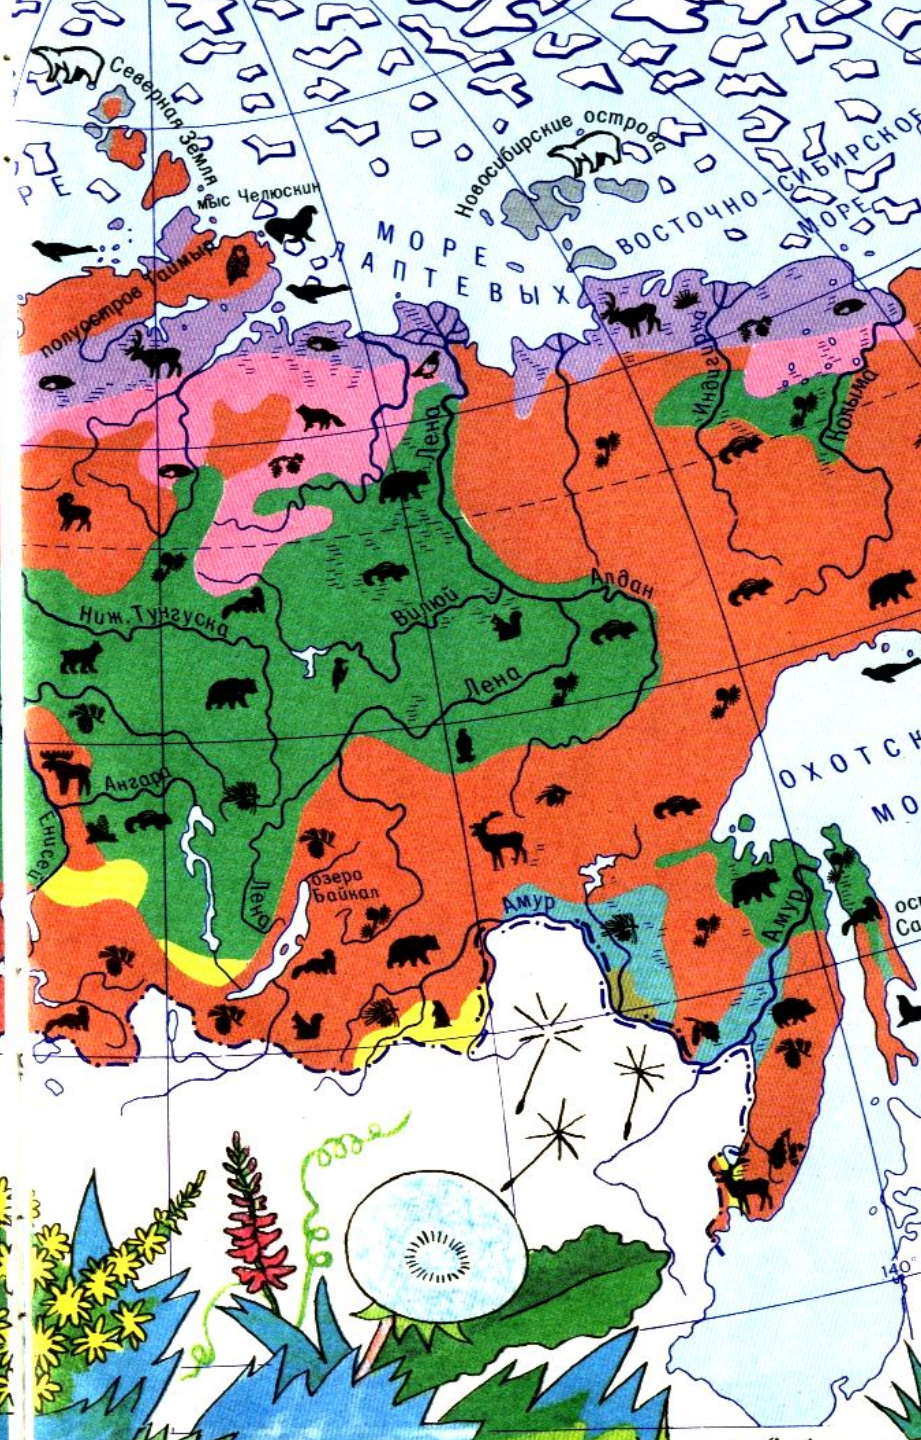

The background of the slide features several stylized, dark brown leaves with prominent veins, scattered across a white central area. The leaves are layered, creating a sense of depth. The top and bottom edges of the slide are framed by solid dark brown horizontal bars.

Для сложного природного сообщества
уже давно уживаются вместе и люди,
и животные, и птицы, и вер...

Photo: Åke Nilsson

Ядовитые растения

**Красавка
обыкновенная**

Волчье

**Люти
к**

**Дурман
обыкновенный**

**Вороний
глаз**

**Ланды
ш**

The background features several stylized autumn leaves in various shades of brown and orange, scattered across the white space. The leaves have detailed vein patterns and are arranged in a way that frames the central text.