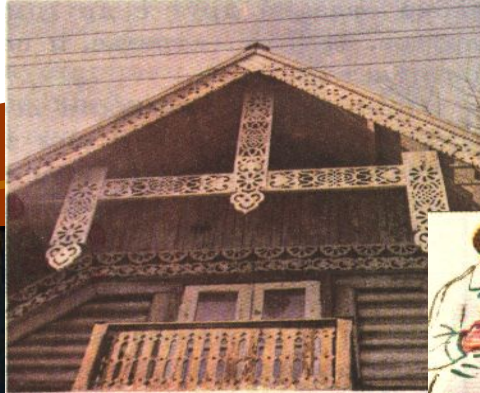

The Prayer of Elizabeth
Come to me Clouds
may you rise as an evil storm.