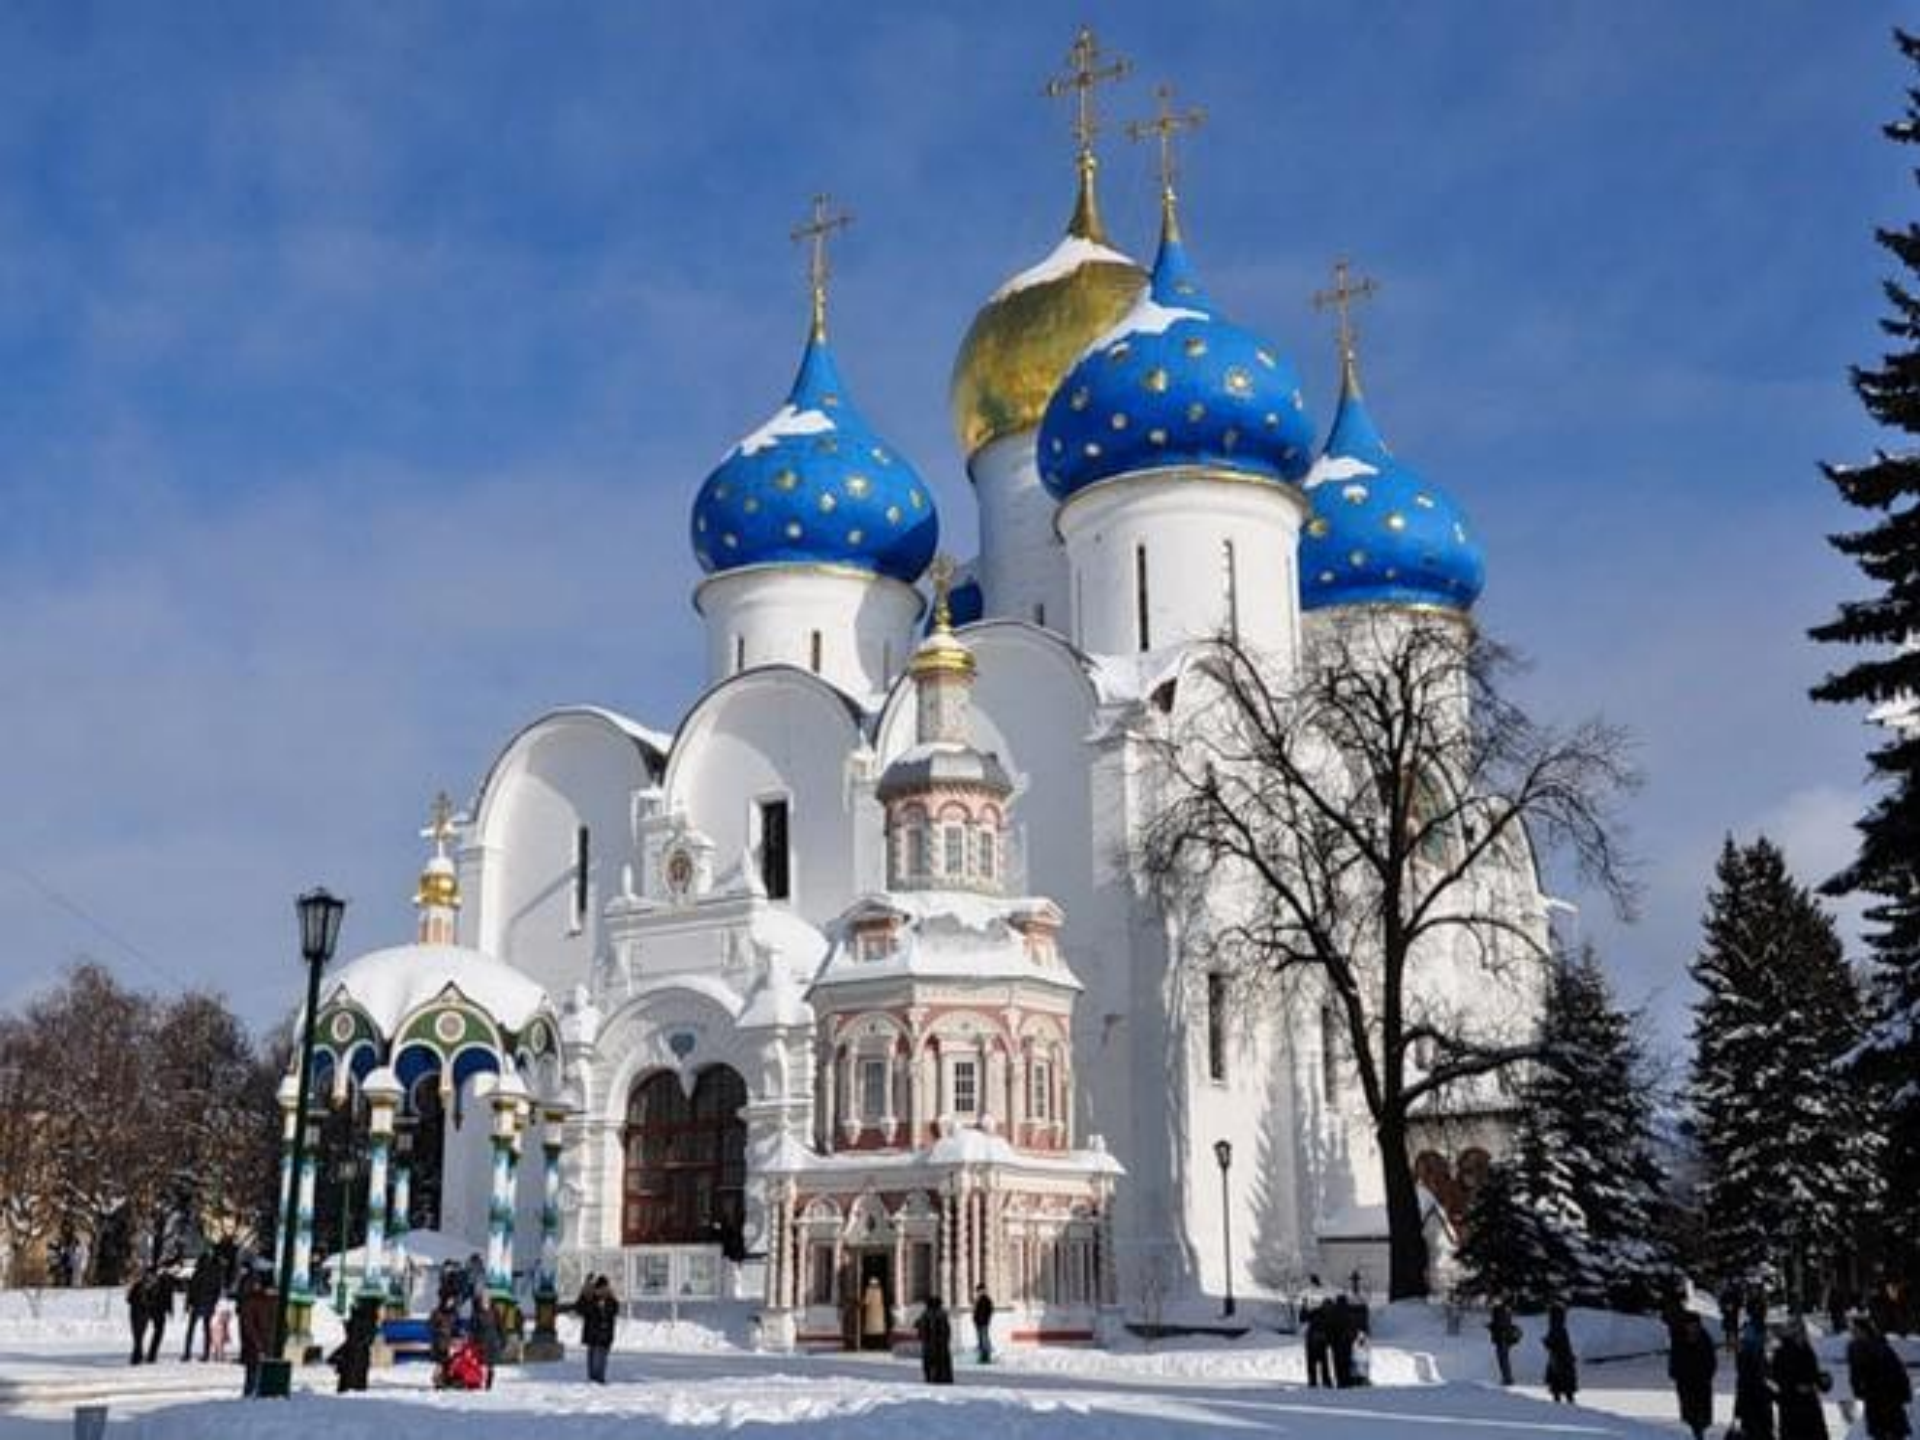

# Золотое кольцо России

# Москва

Сергиев Посад

Спасо-Виѳанскій Монастырь.

# Сергиев посад

TourOut.ru

# Ростов Великий

A scenic view of a lake with a church and a dam in the background, framed by a tree in the foreground. The church has multiple domes and is situated on a small island. The dam is a long, multi-arched structure on the right side of the lake. The water is calm and reflects the sky and the buildings. The sky is a pale, hazy blue. The tree in the foreground has dark green leaves and a light-colored trunk.