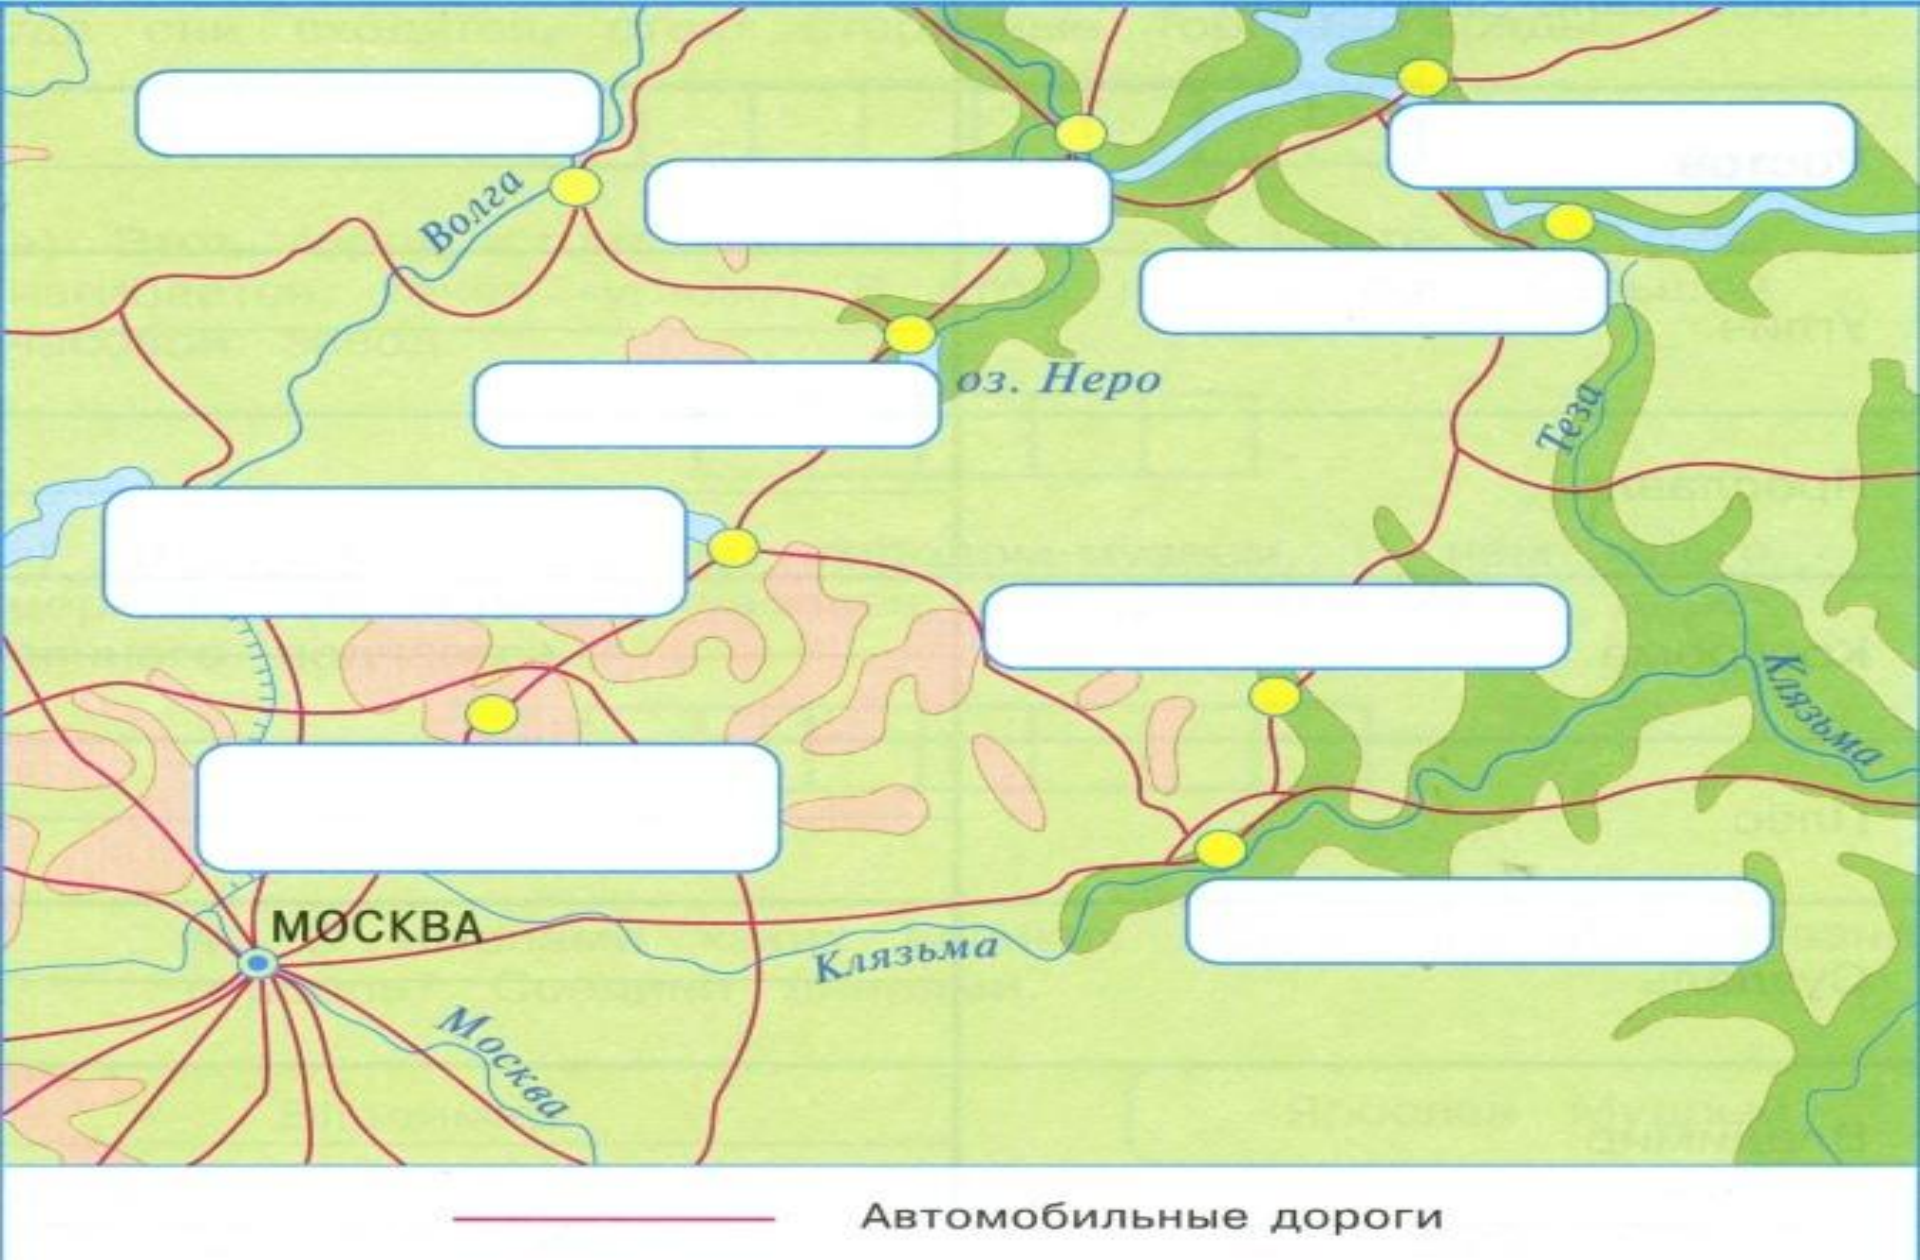

# Москва

Сергиев Посад

Спасо-Виѳанскій Монастырь.

# Сергиев посад

TourOut.ru

# Ростов Великий

P17-39

СВЯТАГО ПЕТРА И ПАВЛА

— Автомобильные дороги

# Ростов Великий

A scenic view of a lake with a church and a dam in the background, framed by a tree in the foreground. The church has multiple domes and is situated on a small island. The dam is a long, multi-arched structure on the right side of the lake. The water is calm and reflects the sky and the buildings. The sky is a pale, hazy blue. The tree in the foreground has dark green leaves and a light-colored trunk.