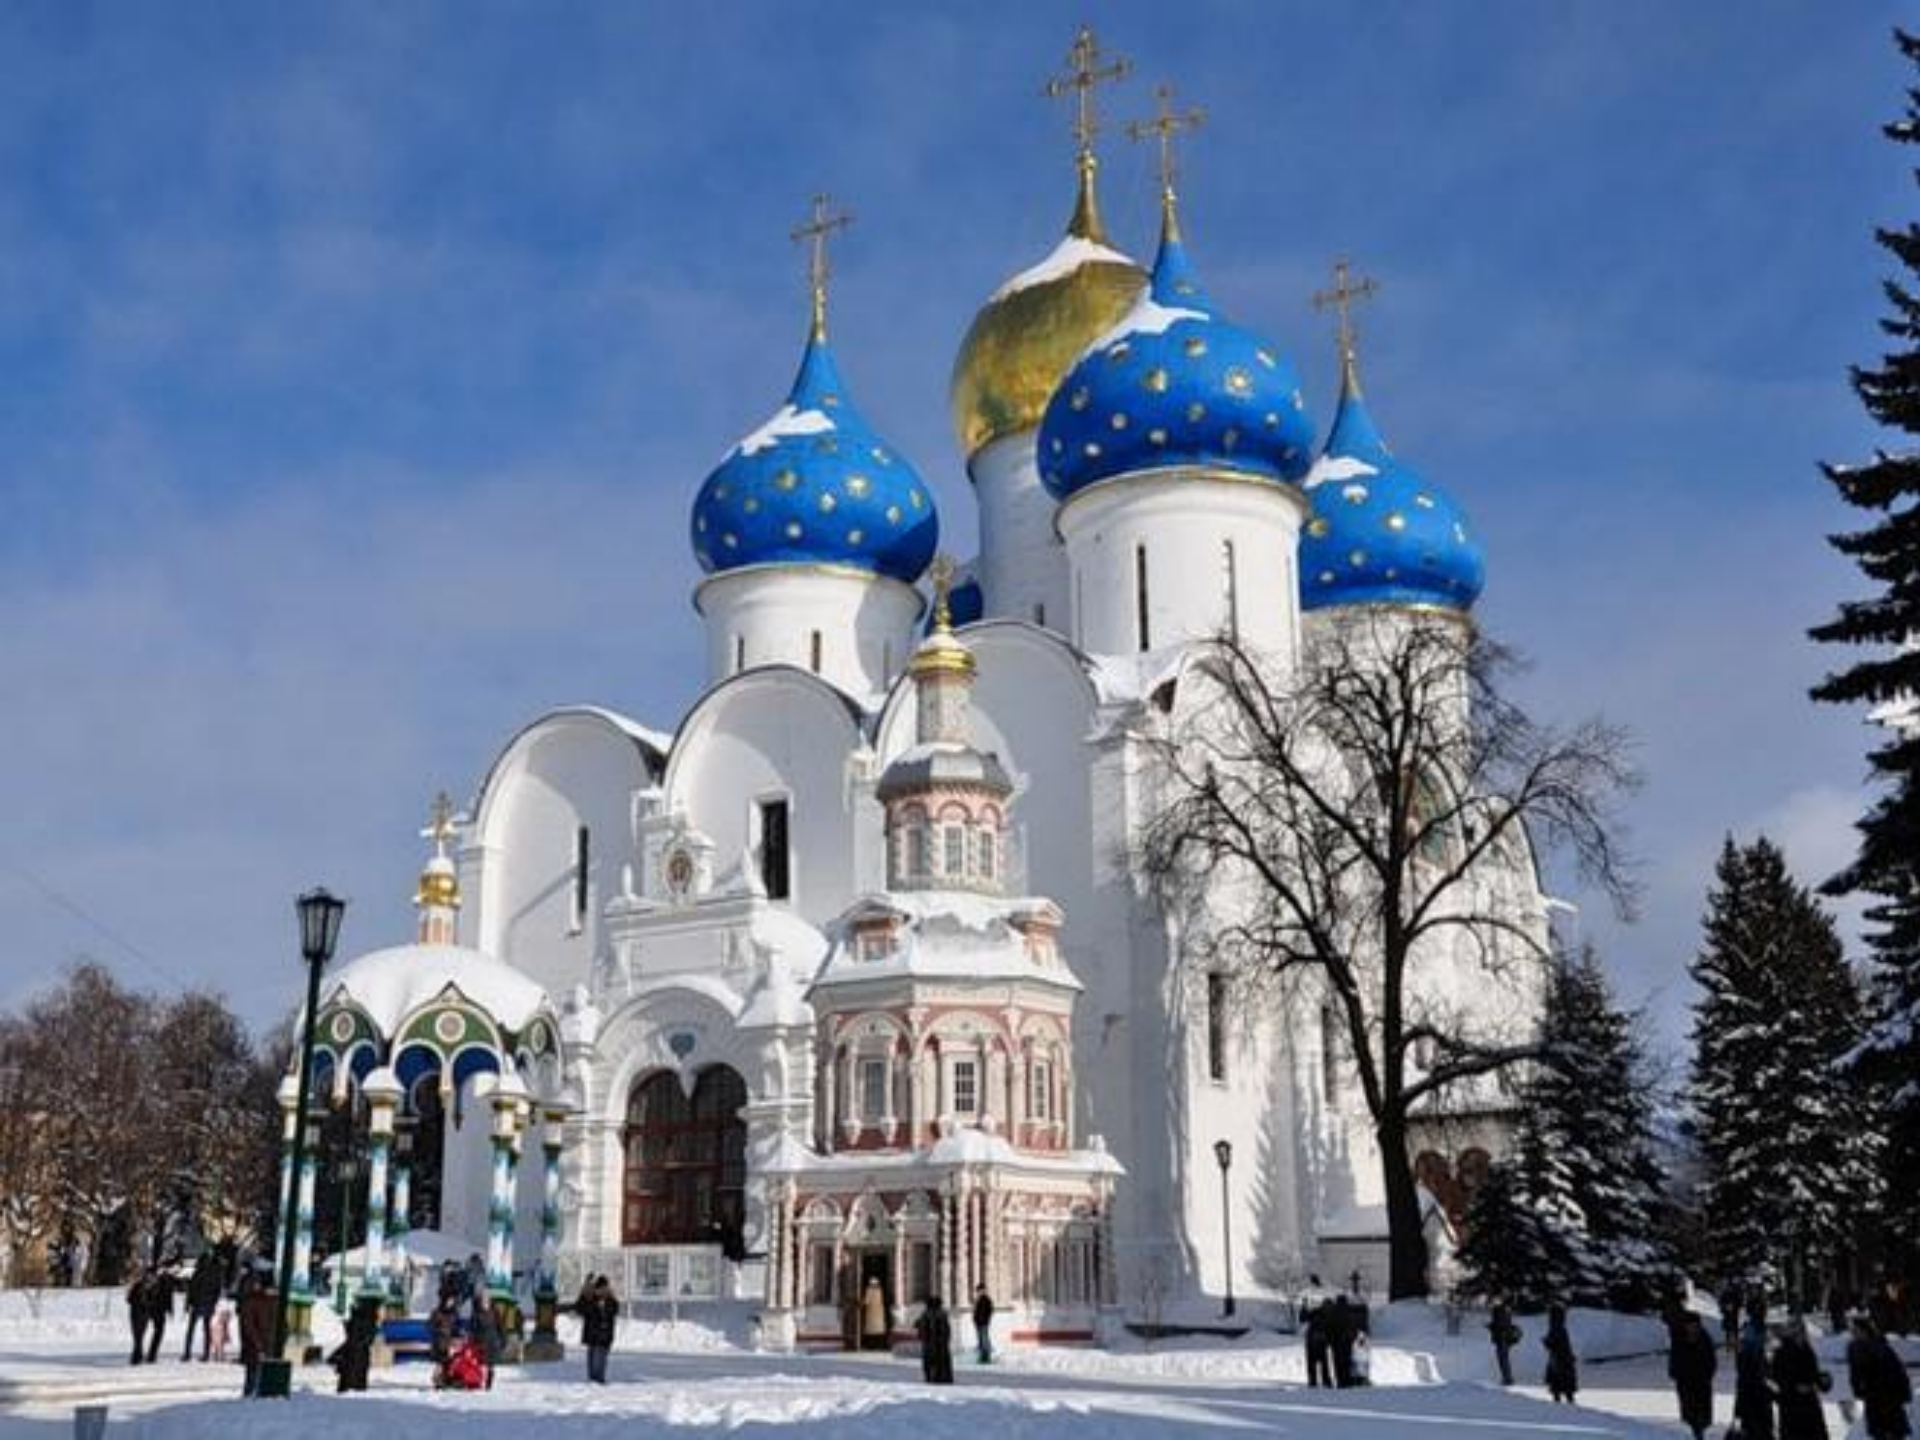

Золотое кольцо России

Москва

Сергиев Посад

Спасо-Виѳанскій Монастырь.

Сергиев посад

TourOut.ru

Ростов Великий

P17-39

СВЯТАГО ПЕТРА И ПАВЛА

— Автомобильные дороги

Ростов Великий

A scenic view of a lake with a church and a dam in the background, framed by a tree in the foreground. The church has multiple domes and is situated on a small island. The dam is a long, multi-arched structure on the right side of the lake. The water is calm and reflects the sky and the buildings. The sky is a pale, hazy blue. The tree in the foreground has dark green leaves and a light-colored trunk.