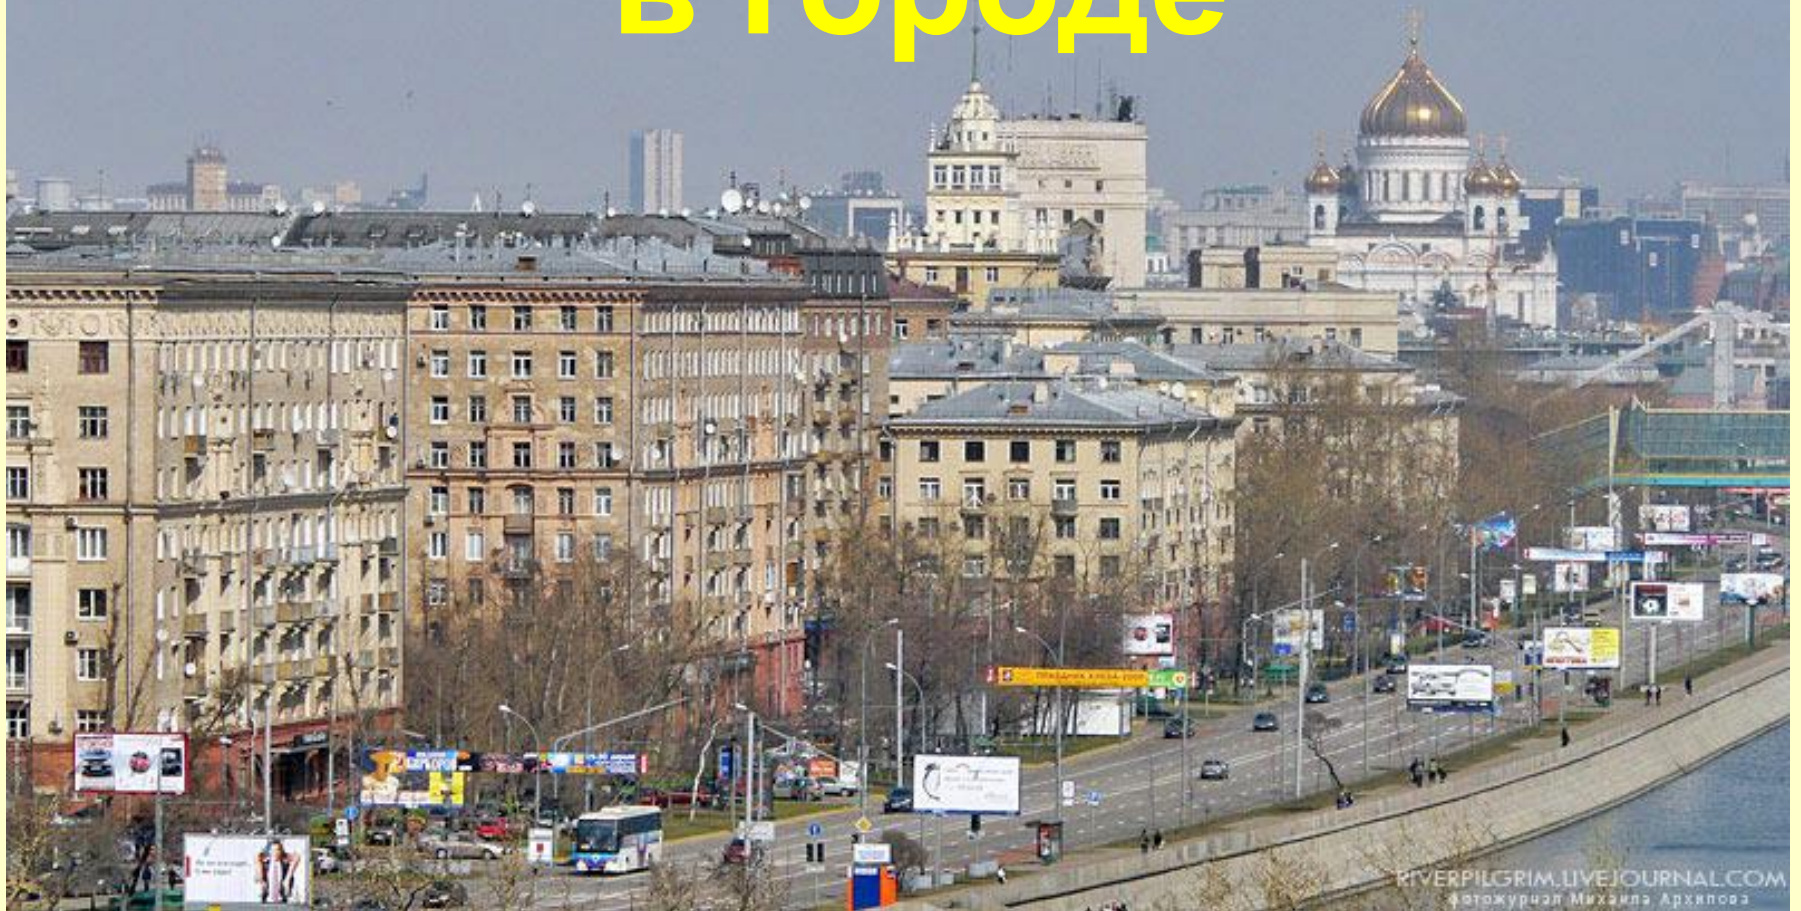

Правила поведения в городе