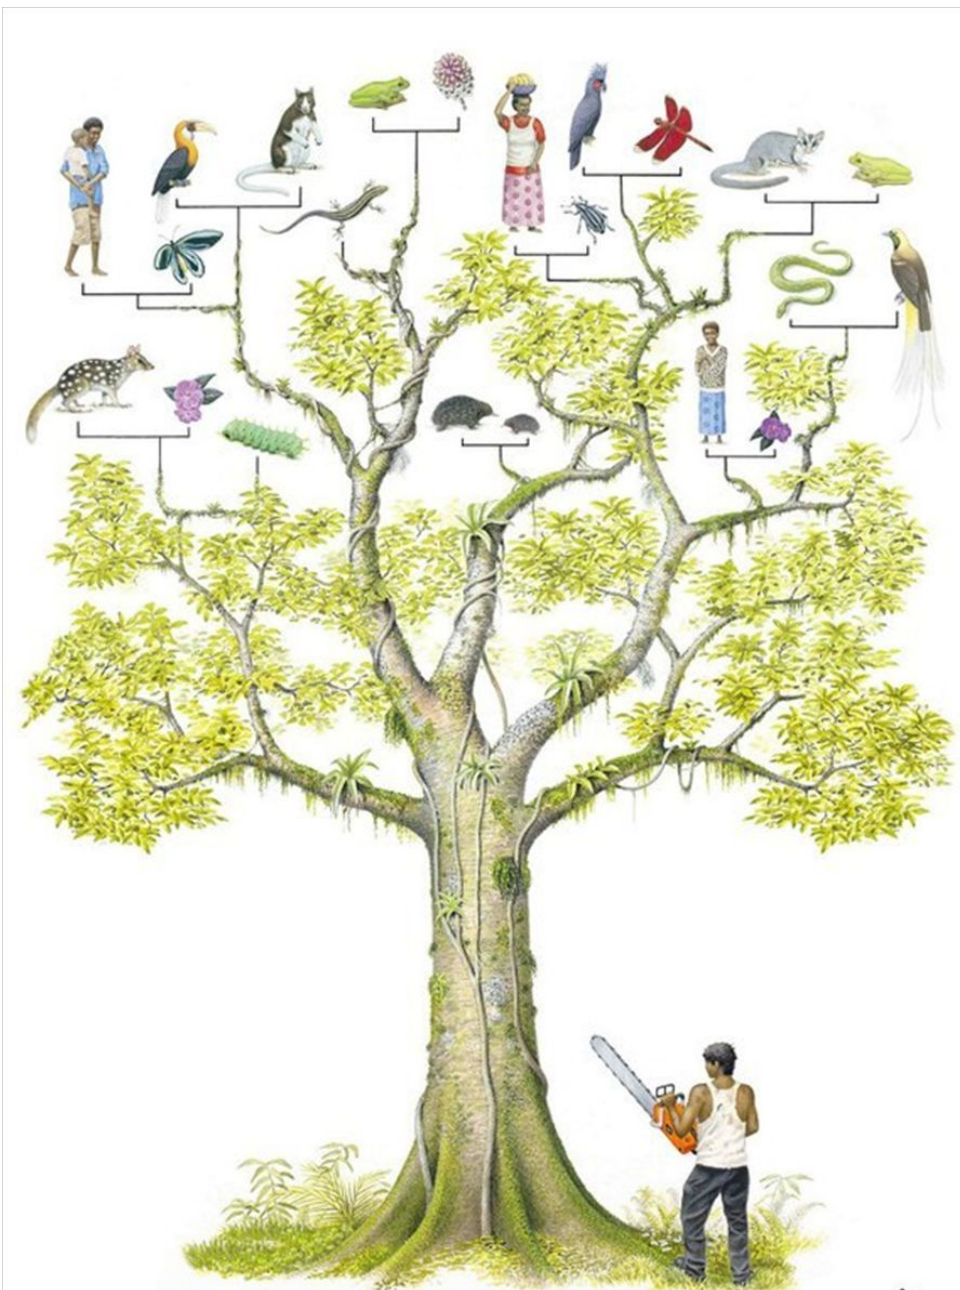

A large, vibrant green tree with a thick trunk and a full, rounded canopy of leaves. The tree is positioned as if it is growing out of the top of a globe. The globe is also green, with lighter green areas representing continents and darker green areas representing oceans. The entire scene is set against a plain white background.

БЕРЕГИТЕ
ЛЕС
ОТ ПОЖАРА!

МЫ НЕ ХОТИМ
ТАКОЙ ЛЕС!!!

СРАВНИТЕ,
ЧТО ЛУЧШЕ?

CARICATURA.RU

Охрана леса

Природа – дом для всех

Illegal logging kills more than just trees.

Дружите с природой!