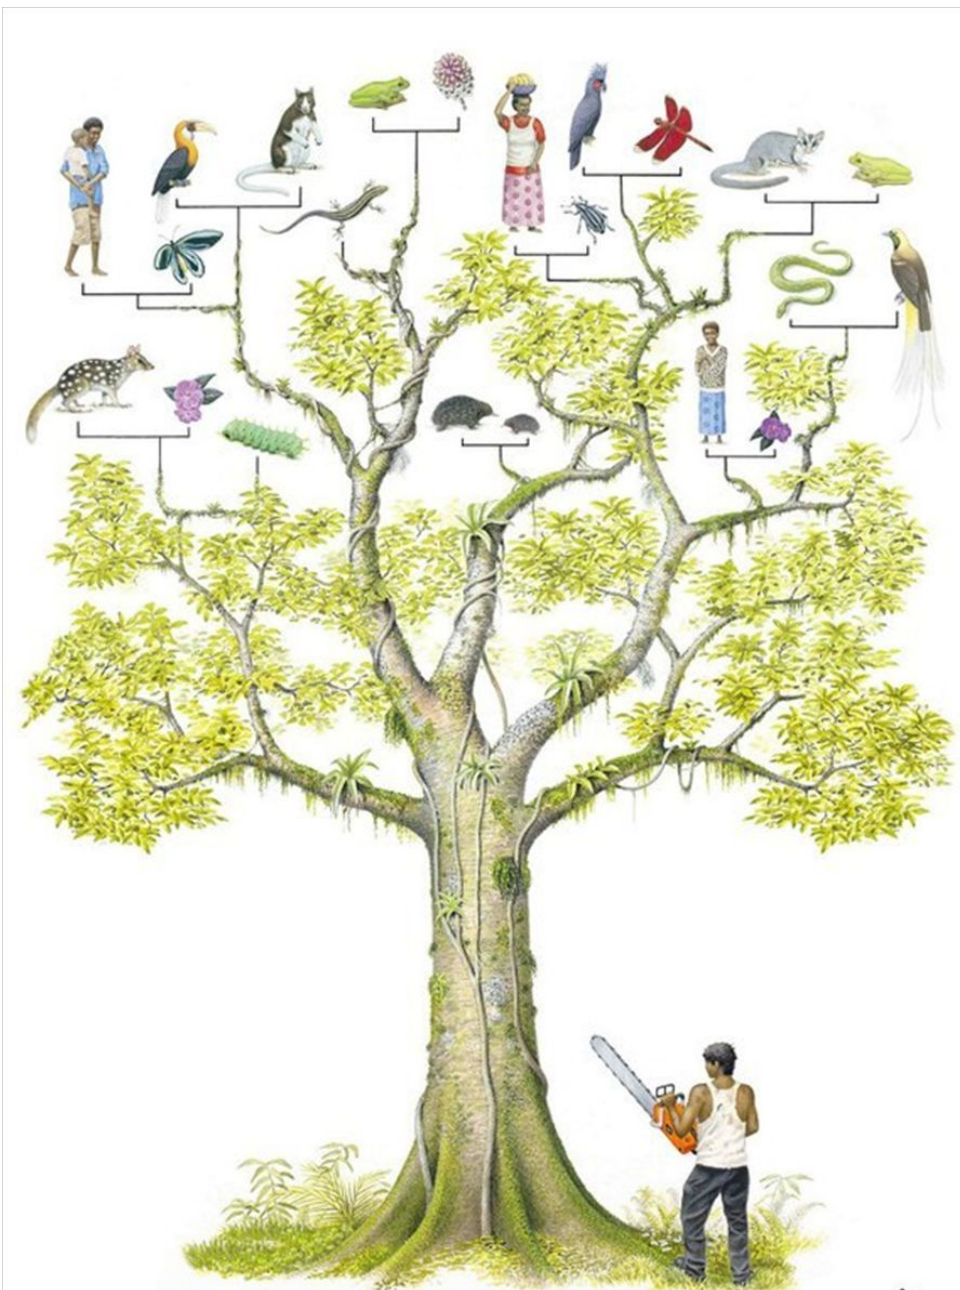

A large, vibrant green tree with a thick trunk and a full, rounded canopy of leaves. The tree is positioned as if it is growing out of the top of a globe. The globe is covered in green grass and has a faint grid of latitude and longitude lines. The background is plain white.

БЕРЕГИТЕ
ЛЕС
ОТ ПОЖАРА!

МЫ НЕ ХОТИМ
ТАКОЙ ЛЕС!!!

СРАВНИТЕ,
ЧТО ЛУЧШЕ?

CARICATURA.RU

Охрана леса

Природа – дом для всех

Illegal logging kills more than just trees.

Дружите с природой!