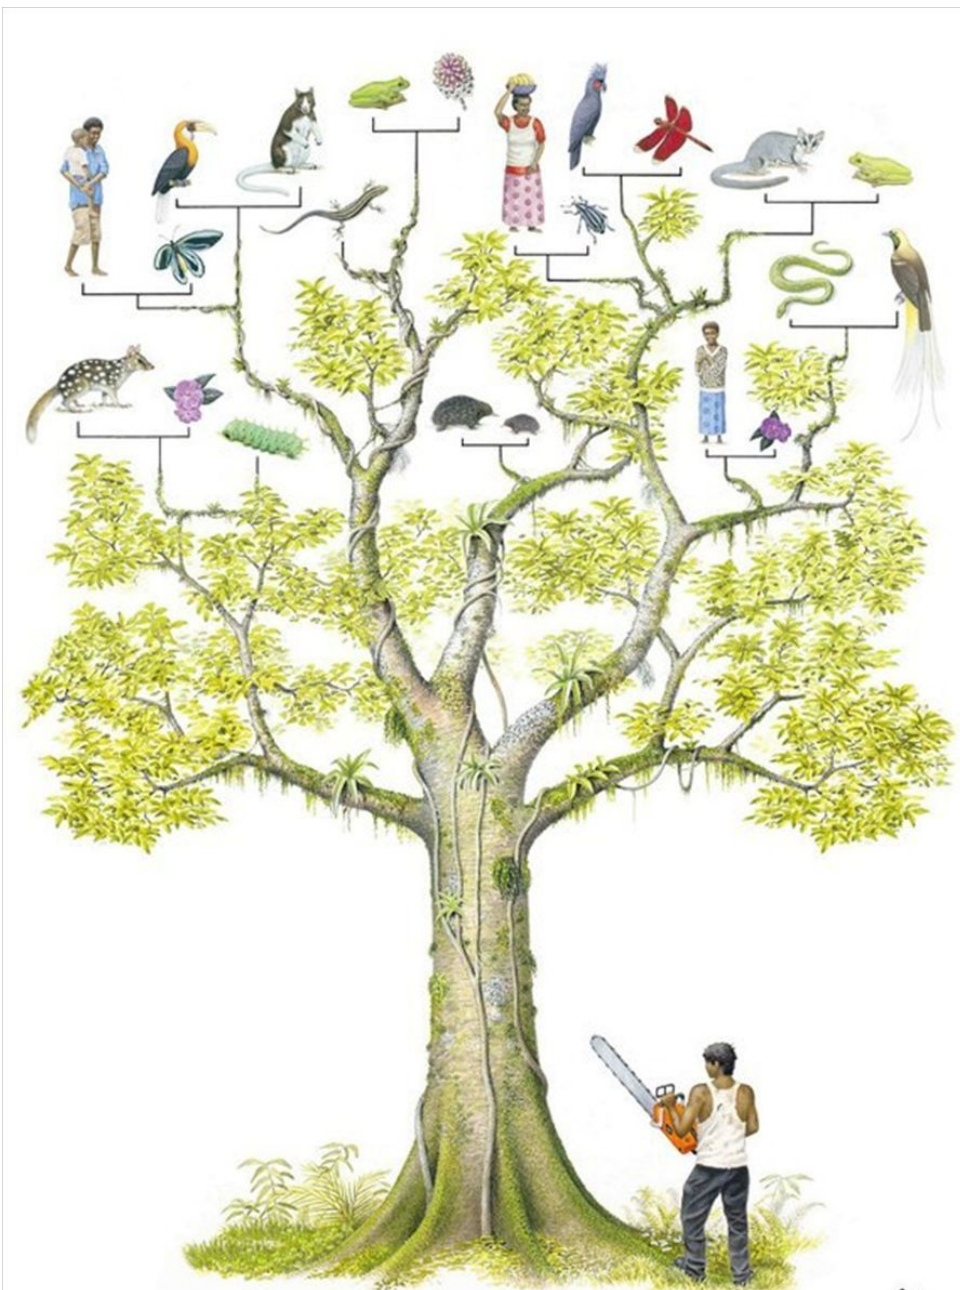

A large, vibrant green tree with a thick, dark trunk stands on top of a globe. The globe is covered in green grass and has a faint grid pattern, representing the Earth. The tree's canopy is full and rounded, extending over the top of the globe.

БЕРЕГИТЕ
ЛЕС
ОТ ПОЖАРА!

МЫ НЕ ХОТИМ
ТАКОЙ ЛЕС!!!

СРАВНИТЕ,
ЧТО ЛУЧШЕ?

CARICATURA.RU

Охрана леса

Природа – дом для всех

Illegal logging kills more than just trees.

Дружите с природой!