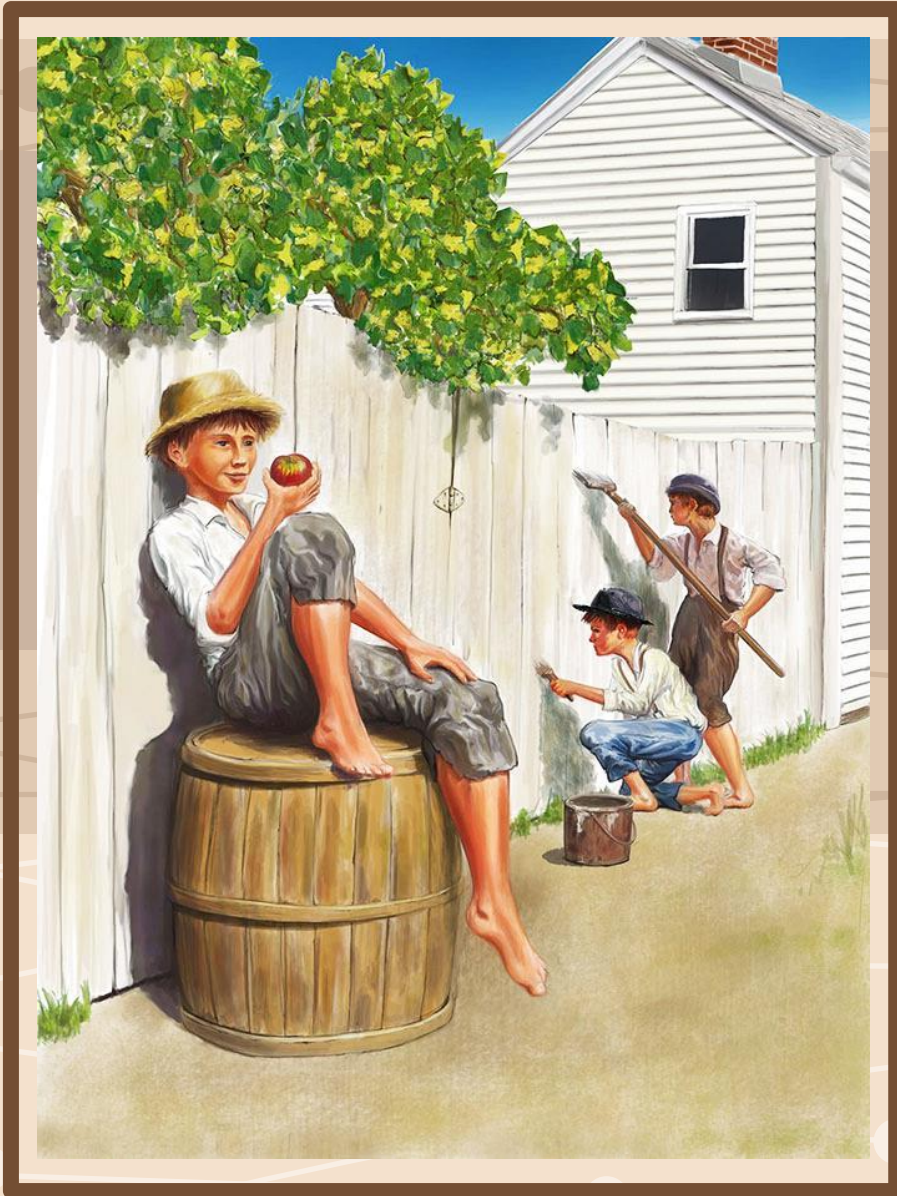

Золотые рудники

Сан-Франциско

Принц и нищий

Марк Твен

**Приключения
Тома Сойера**

Марк Твен

**Приключения
Гекльберри Финна**

Марк Твен

A presentation slide is shown on a screen, illuminated by a purple lamp. The slide features a decorative background with horizontal bands of brown and tan, overlaid with white wavy lines and small white and brown dots. In the center, a white rectangular box with a thin black border contains the word "Конец!" in a bold, black, sans-serif font. The entire scene is set against a light gray background representing a room corner.