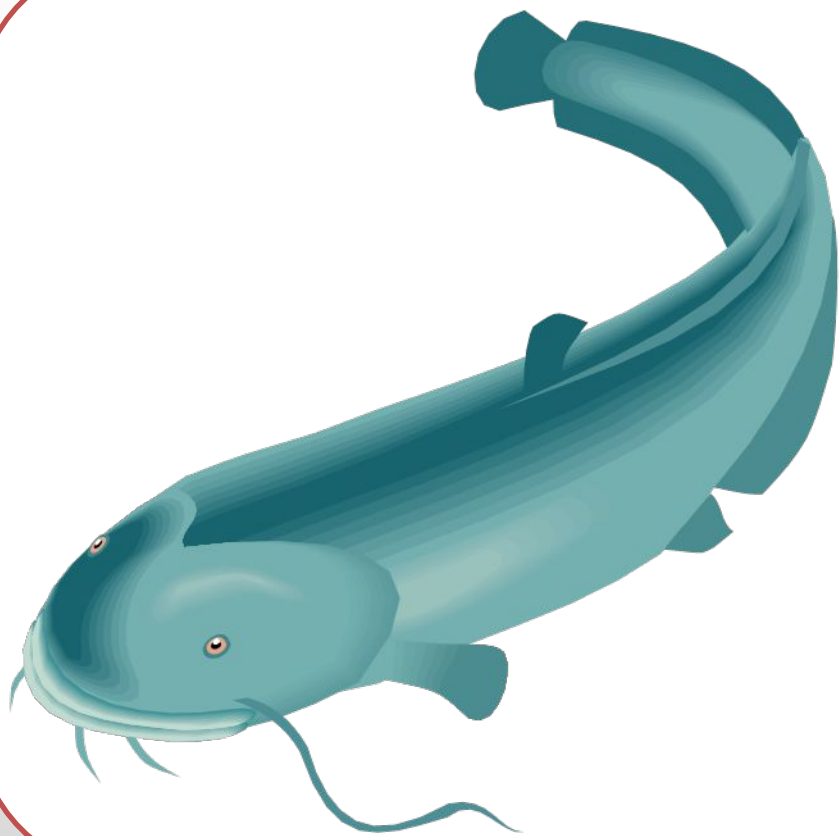

у

уточка

уточка

~~K~~

M

~~K~~

M

COK

~~y~~

o

СТУЛ

The image features a white background with a light gray gradient on the left and right sides. In the top-left and bottom-right corners, there are several realistic-looking water droplets of various sizes, some overlapping. The central focus is a large, bold, red capital letter 'P'. Inside the upper loop of the 'P', the Cyrillic characters 'АЧ' are written in a blue, serif font.