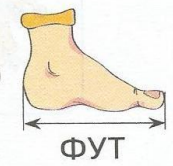

A vibrant, cartoon-style illustration of a tropical jungle scene. In the foreground, a brown monkey with a red collar sits on a large, orange, curved log. Behind it, a grey sloth hangs from a branch. To the right, a large orange toucan with a prominent beak sits on the log. Further right, a colorful parrot with red, yellow, and green feathers stands on the log. The background is filled with lush green foliage and a bright, sunny sky.

**Знакомство  
с общепринятыми  
единицами  
измерения длины.  
Сантиметр.**

**1 класс. Система Л.В.**

**Занкова**