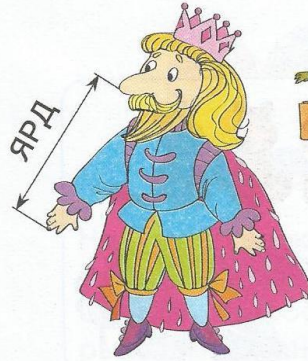

A vibrant, cartoon-style illustration of a tropical jungle scene. In the foreground, a brown monkey with a red collar sits on a large, orange, curved log. Behind it, a grey sloth hangs from a branch. To the right, a large orange toucan with a prominent beak sits on the log. Further right, a colorful parrot with red, yellow, and green feathers stands on the log. The background is filled with lush green foliage and a bright, sunny sky.

**Знакомство  
с общепринятыми  
единицами  
измерения длины.  
Сантиметр.**

**1 класс. Система Л.В.**

**Занкова**