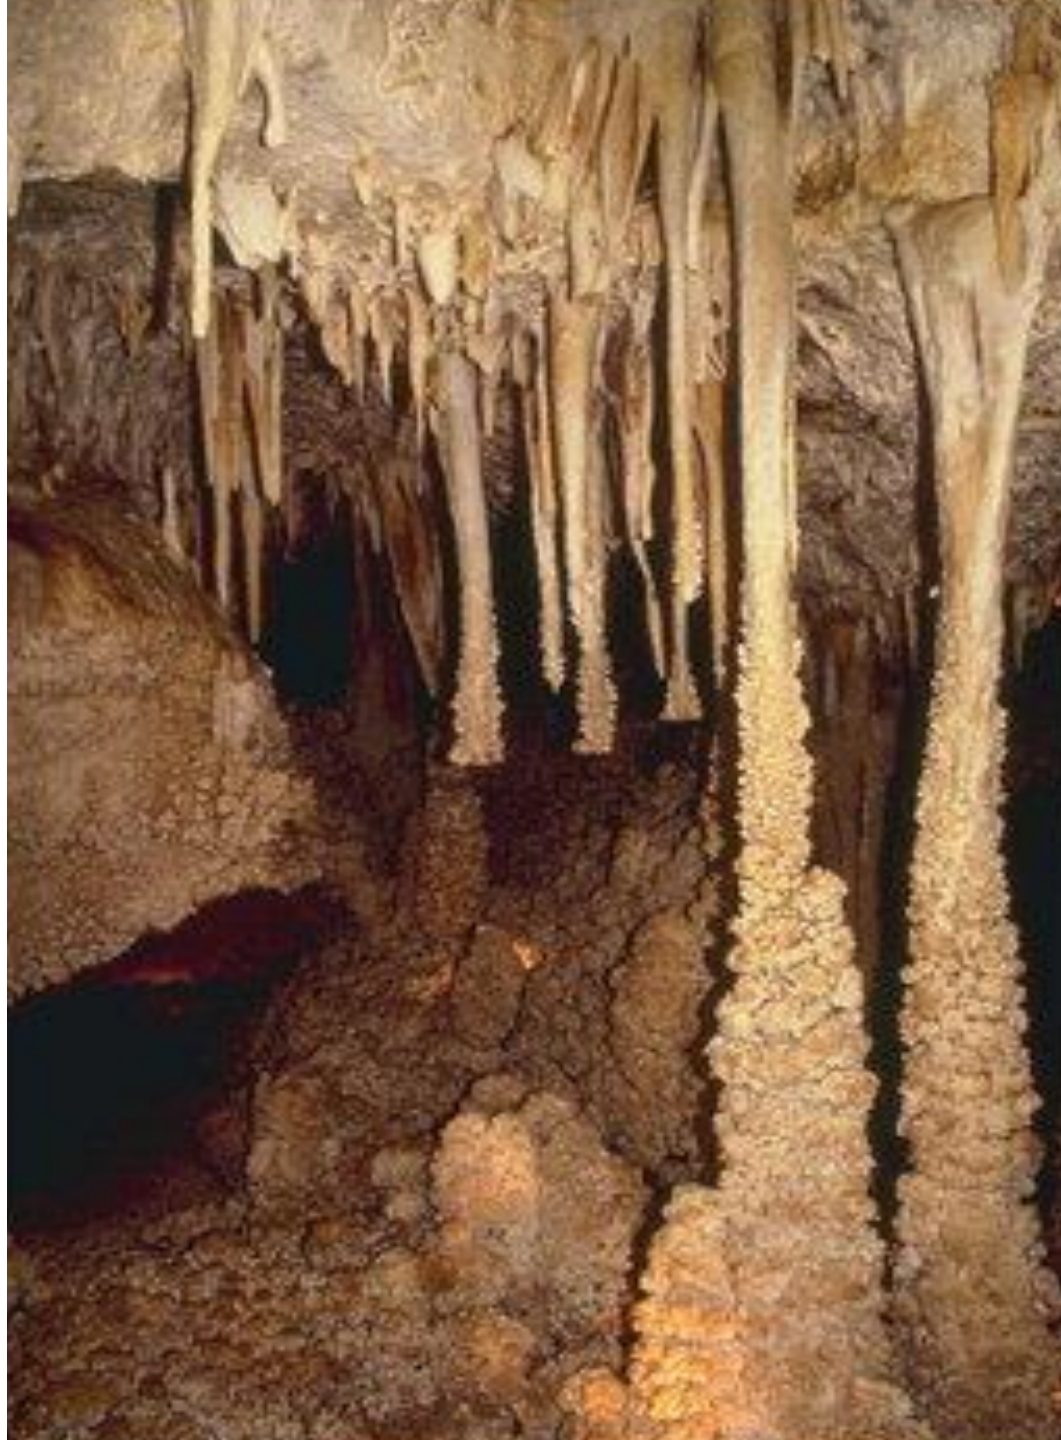

# **элементы природы**

A bright sun is shining through a large, fluffy white cloud against a clear blue sky. The sun is positioned in the upper left quadrant of the cloud, creating a strong lens flare effect. The cloud is dense and textured, with various shades of white and light blue. The sky is a deep, clear blue. The overall scene is bright and clear.

**снежные вершины**

**КАНЬОН**

утёс

**скалы**

**ХОЛМ**

**ДОЛИНА**

An aerial photograph showing a vast, rugged landscape of brown, rocky terrain. The ground is covered with numerous small, light-colored rocks and clumps of soil, creating a textured, uneven surface. The overall color palette is dominated by shades of tan, brown, and beige, with some darker patches of shadow. The perspective is from directly above, looking down on the terrain.

**земля**

**ОГОНЬ**

**Трава**

**ЦВЕТЫ**

A close-up photograph of numerous vibrant green leaves, likely from a plant like a ficus, covered in numerous clear, glistening water droplets. The leaves are densely packed and fill the entire frame, creating a lush, textured appearance. The lighting highlights the individual droplets and the natural sheen of the leaf surfaces.