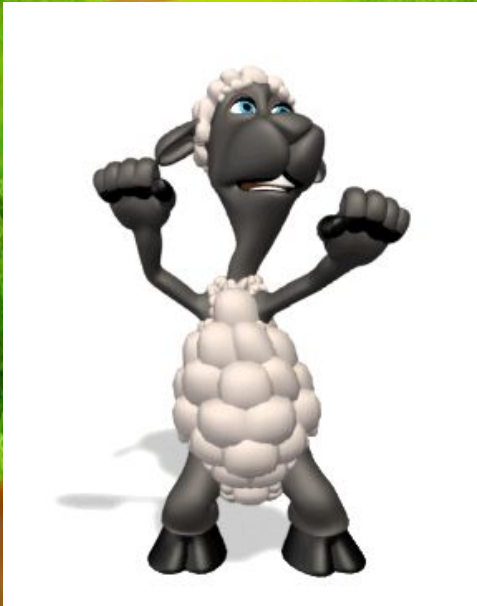

# Физминутка

Зажигай!!!

A vibrant, colorful illustration of a fairytale castle with a rainbow, sun, and forest. The castle is multi-colored with a purple base, blue, red, and yellow towers, and a red rooster on top. A rainbow arches over the castle. The scene is set in a lush green field with a winding path, surrounded by a forest of green pine trees under a bright sun and blue sky with clouds. Butterflies and flowers are scattered throughout the landscape.

# МОЛОДЦ Ы

Автор: Генслер Н.В.  
учитель начальных  
классов