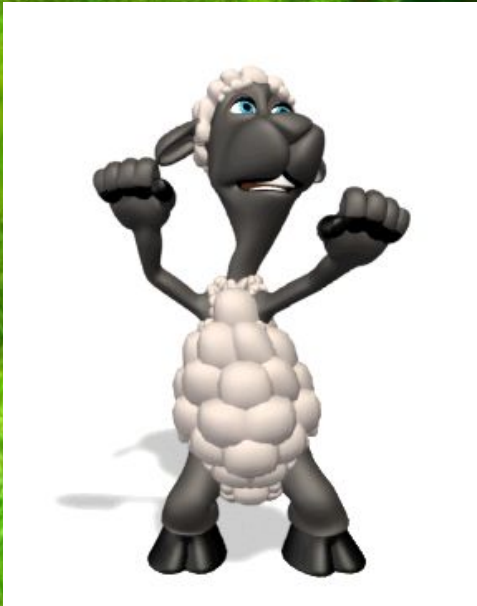

# Физминутка

Зажигай!!!

A vibrant, colorful illustration of a fairytale castle with a rainbow, sun, and forest. The castle is multi-colored with a purple base, blue, red, and yellow towers, and a red rooster on top. A rainbow arches over the castle. The scene is set in a lush green field with a winding path, surrounded by a forest of green pine trees under a bright sun and blue sky with clouds. Butterflies and flowers are scattered throughout the landscape.

# МОЛОДЦ Ы

Автор: Генслер Н.В.  
учитель начальных  
классов