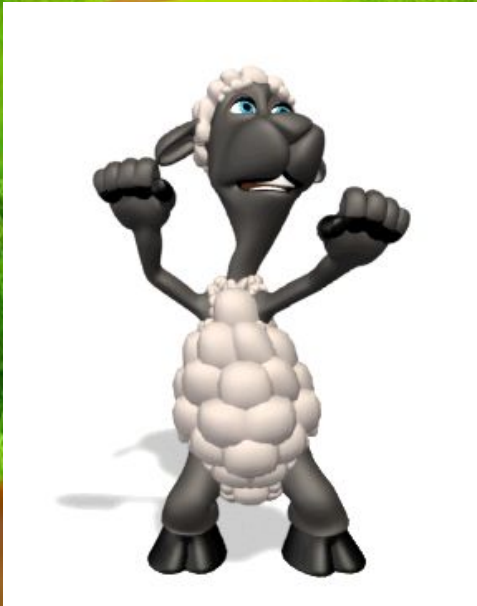

Физминутка

Зажигай!!!

A vibrant, colorful illustration of a fairytale castle with a rainbow, sun, and forest. The castle is multi-colored with a purple base, blue, red, and yellow towers, and a red rooster on top. A rainbow arches over the castle. The scene is set in a lush green field with a winding path, surrounded by a forest of green pine trees under a bright sun and blue sky with white clouds. Butterflies and flowers are scattered throughout the landscape.

МОЛОДЦ Ы

Автор: Генслер Н.В.
учитель начальных
классов