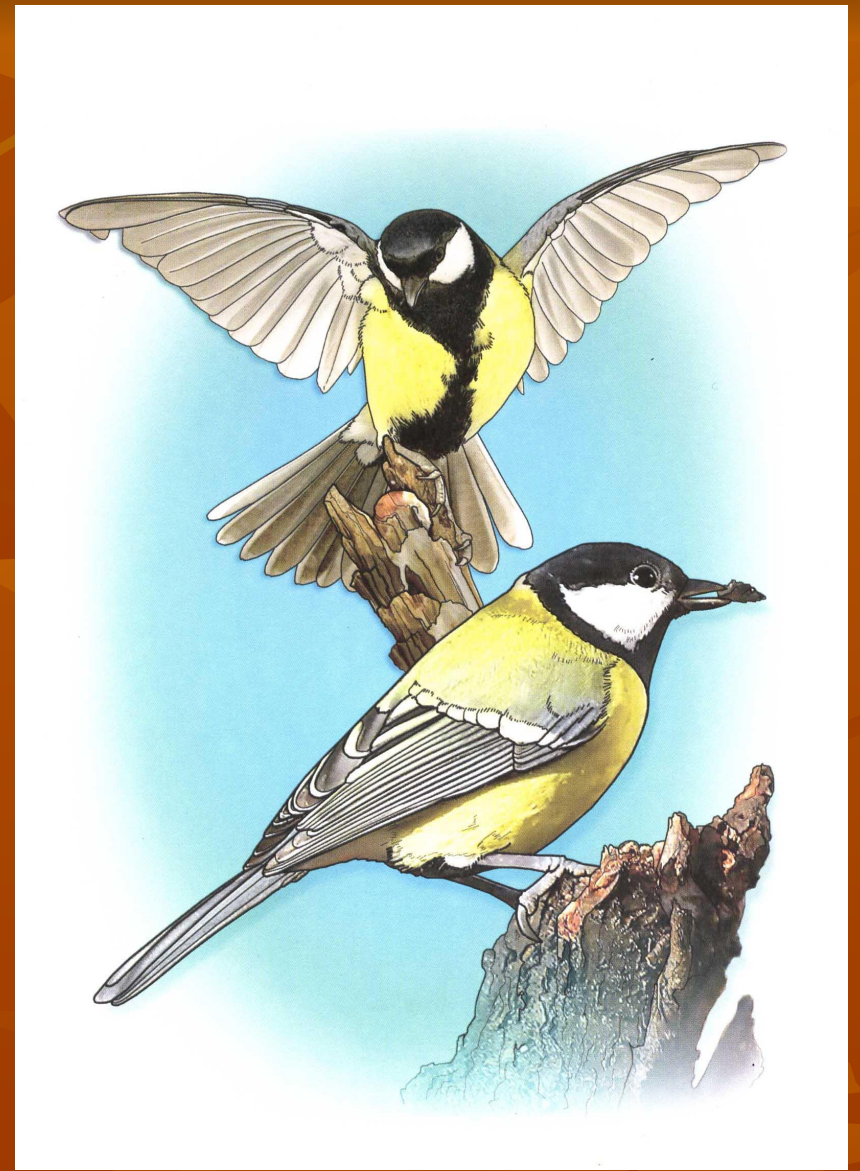

The background of the image is a solid, warm orange-brown color. Overlaid on this background are several faint, stylized silhouettes of autumn leaves, likely maple leaves, in a slightly darker shade of the background color. The leaves are scattered across the frame, with some showing prominent veins.

Кукушка

Карга

Грач

Үрдәк

Утка

Каз

Гусь

Песнәк