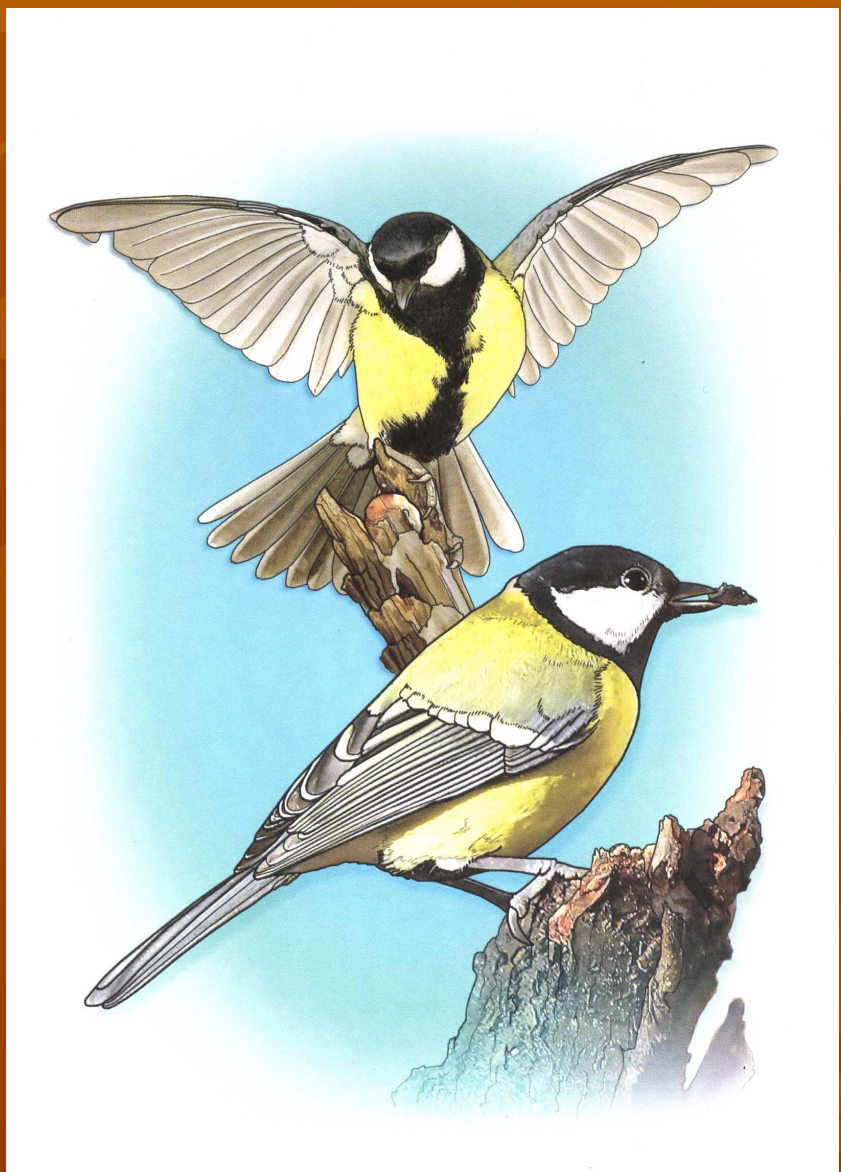

Песнәк

Синица