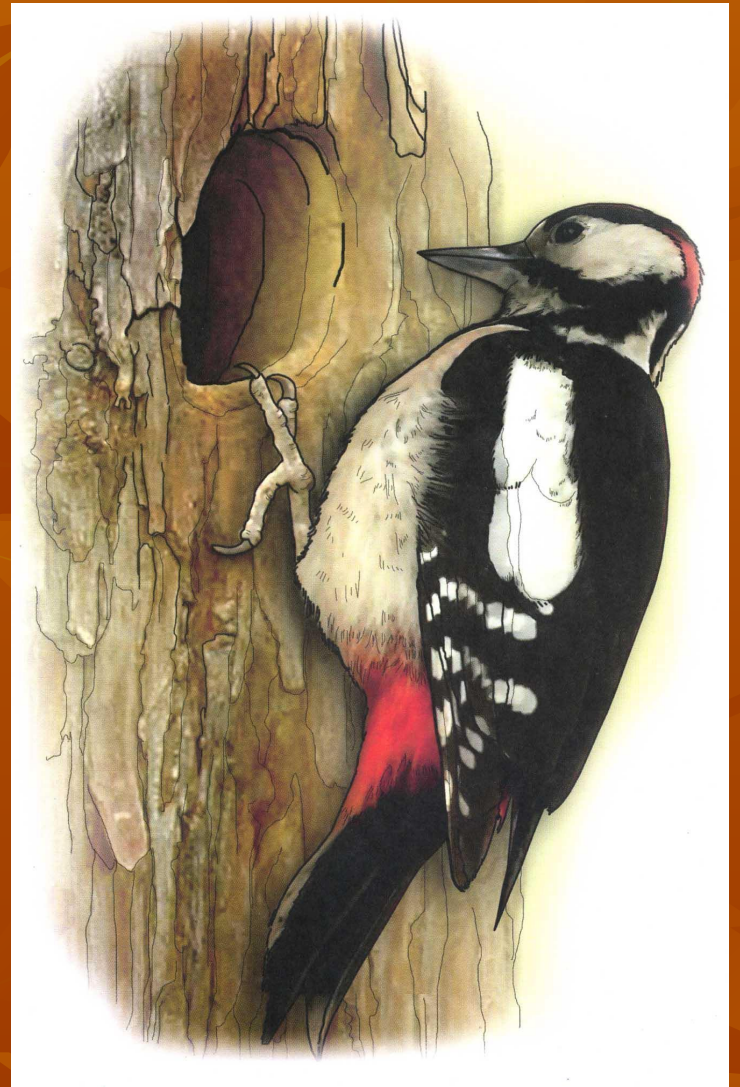

Тукран

Дятел