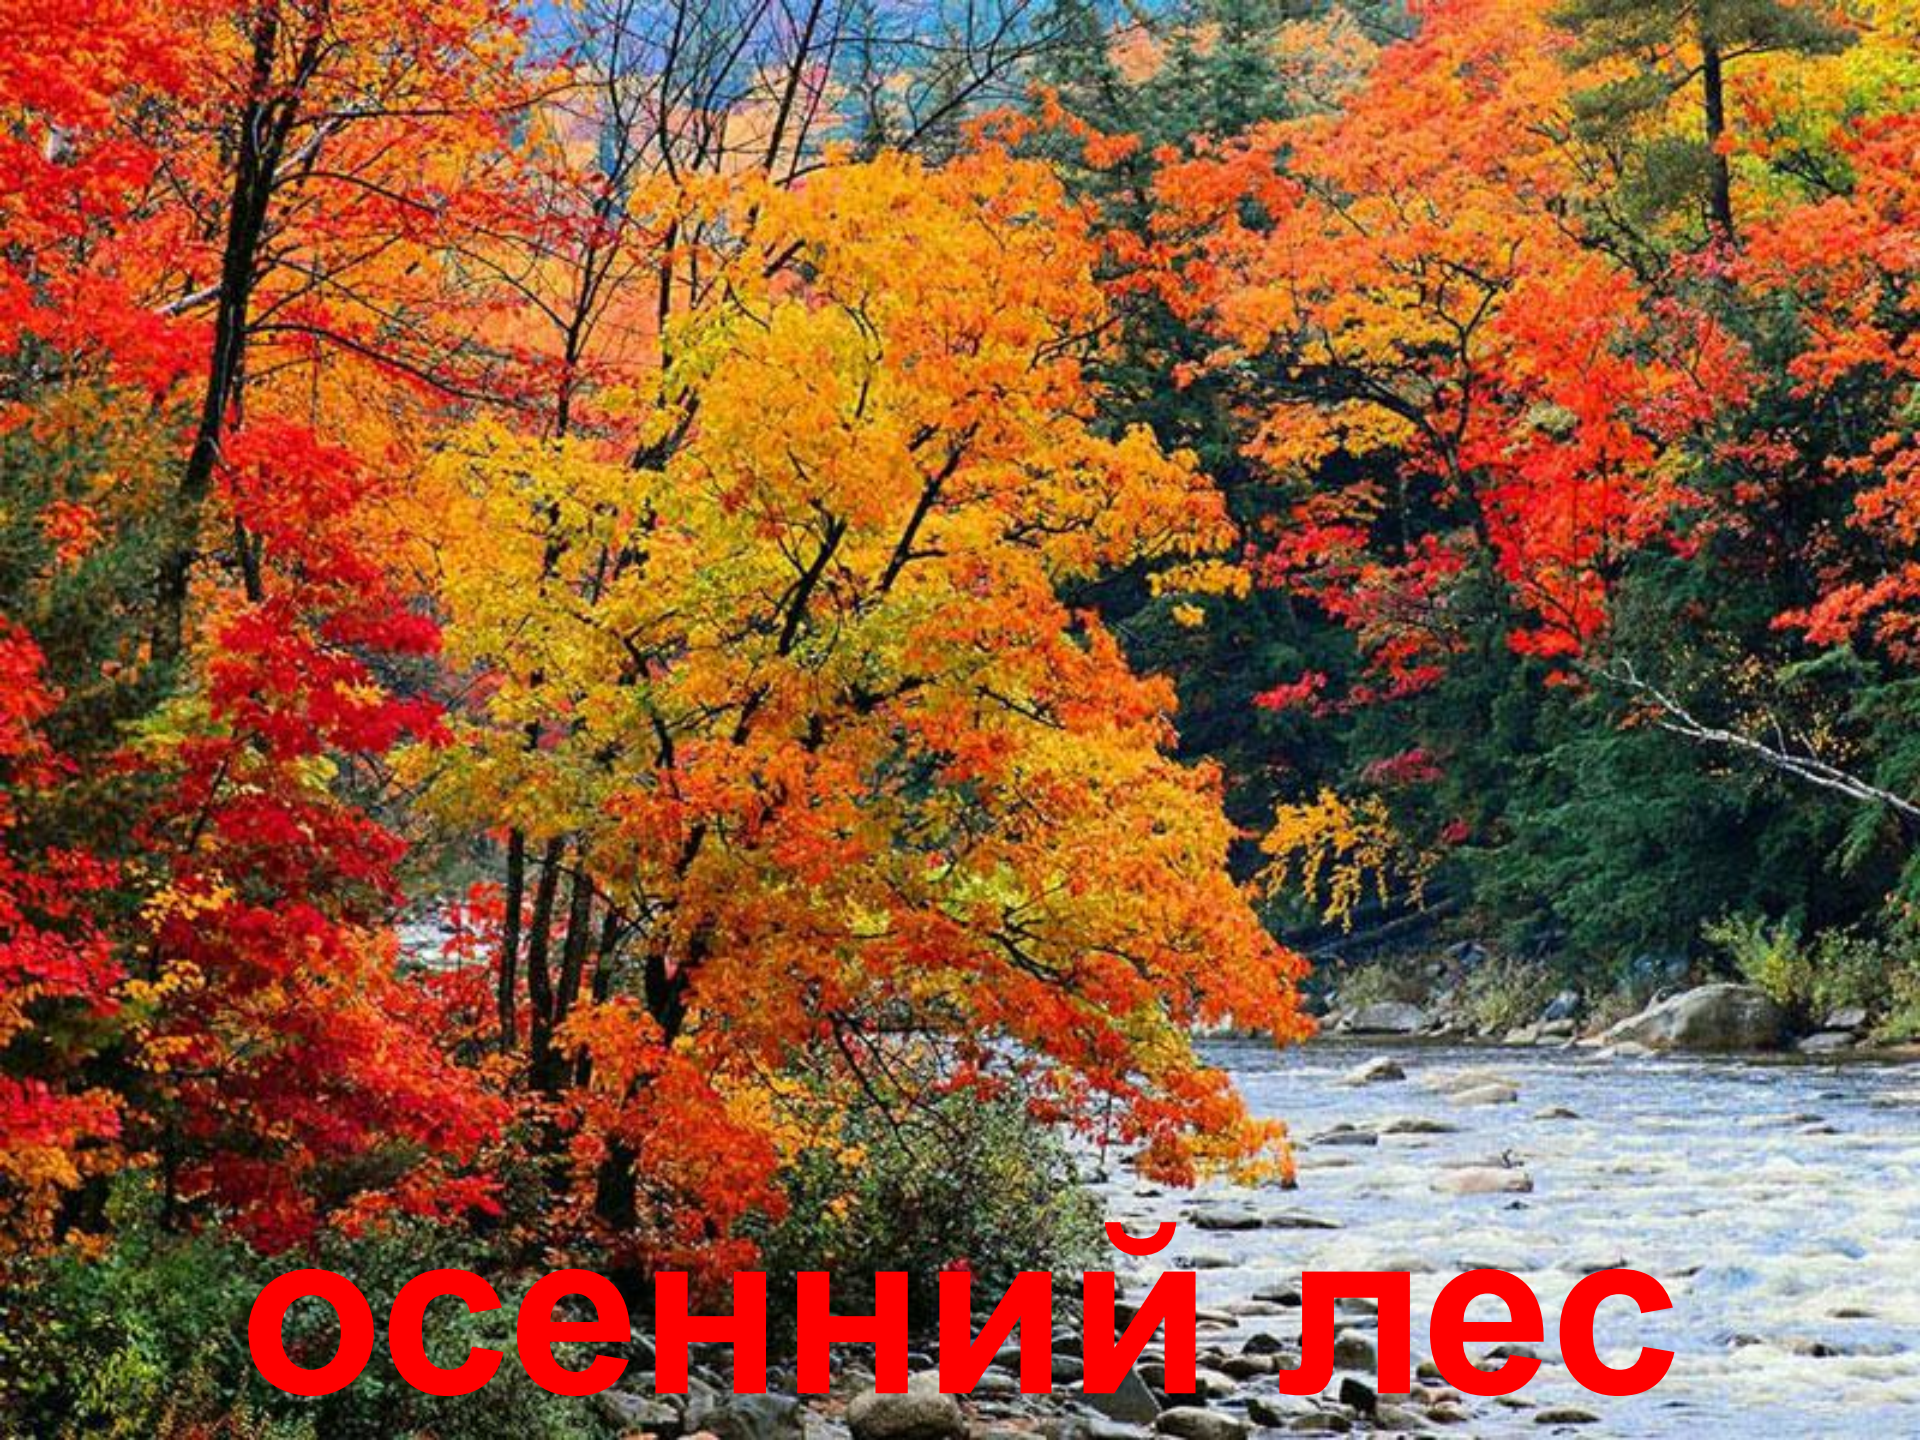

осенний лес